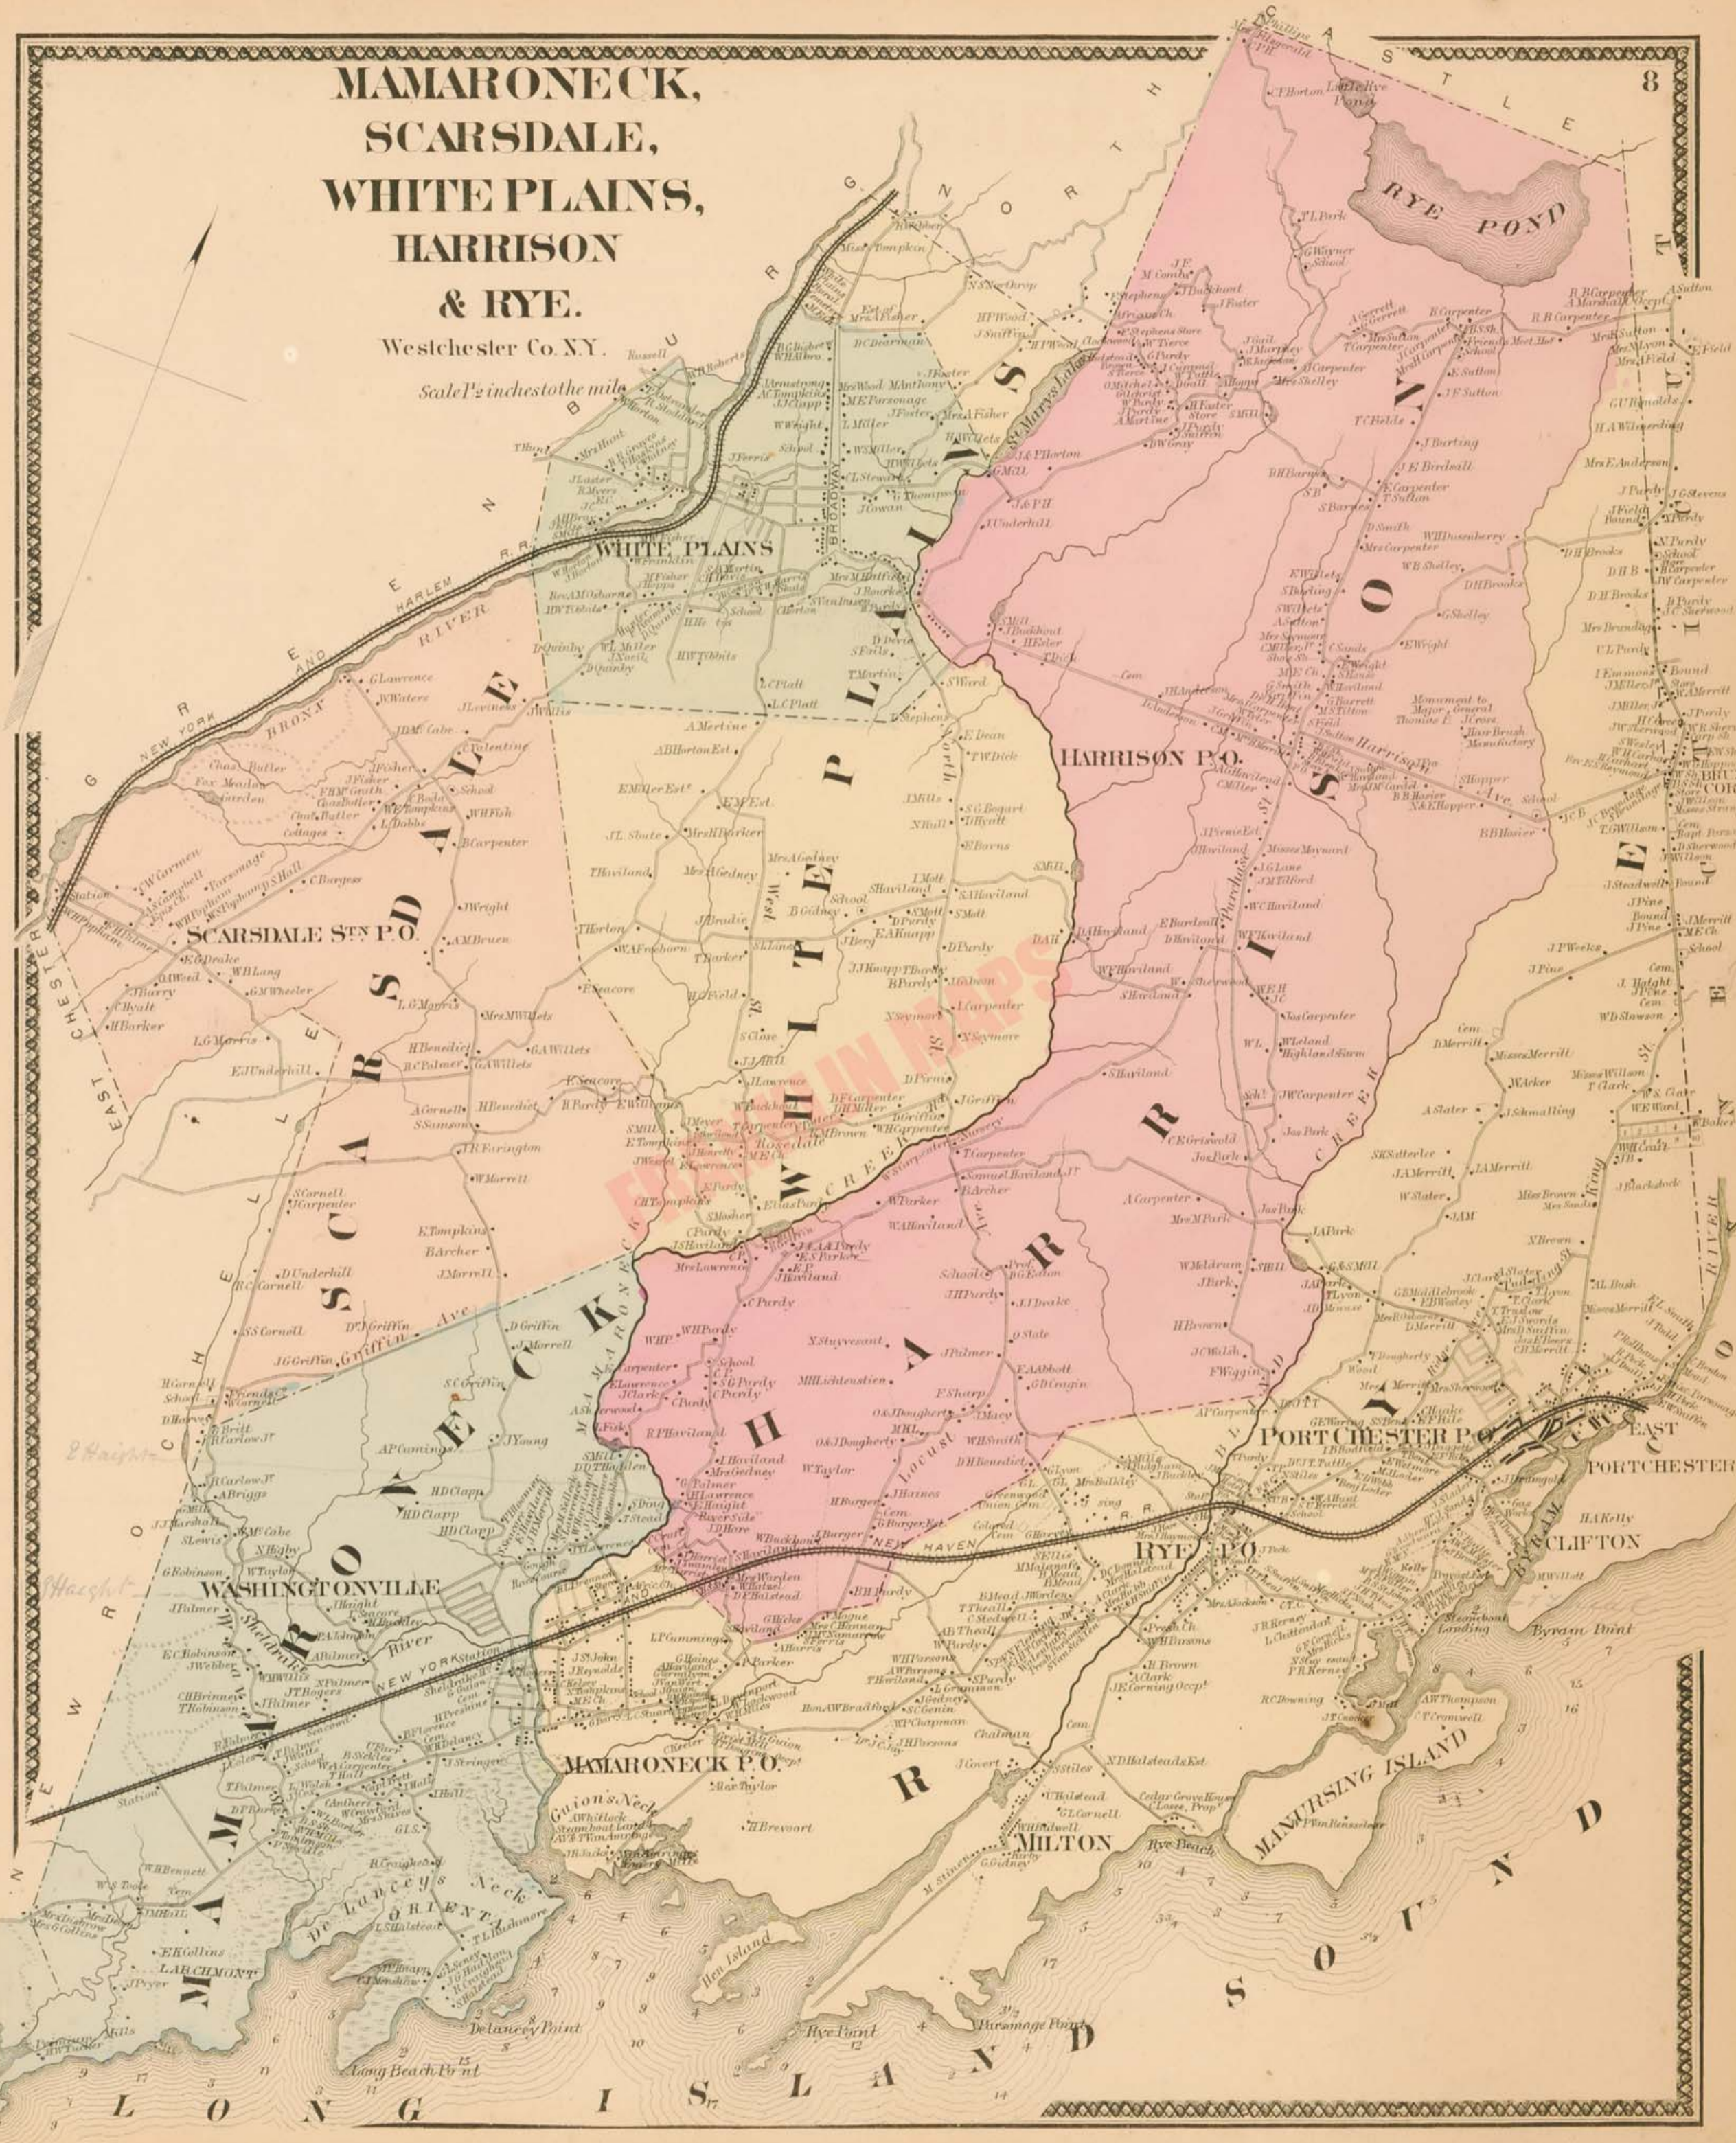

**MAMARONECK,
SCARSDALE,
WHITE PLAINS,
HARRISON
& RYE.**

Westchester Co. N.Y.

Scale 1/2 inch to the mile

SCARSDALE ST. P.O.

WHITE PLAINS

HARRISON P.O.

PORT CHESTER P.O.

MAMARONECK P.O.

MILTON

WASHINGTONVILLE

PORT CHESTER

CLIFTON

MANUSING ISLAND

L O N G

I S L A N D

S O U T H