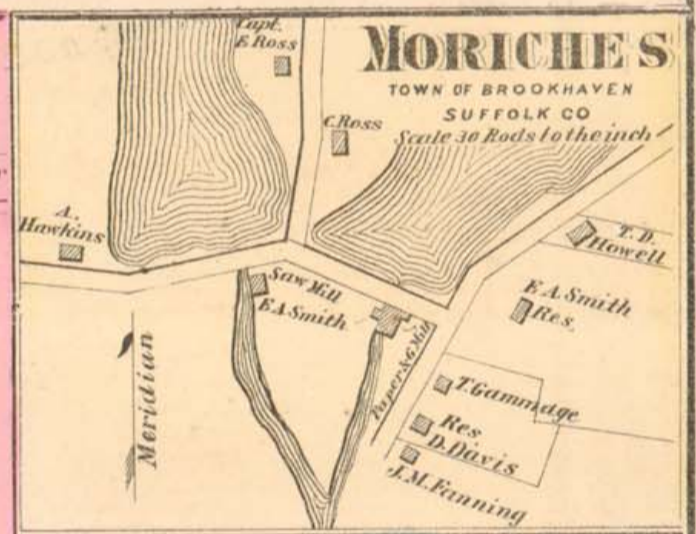

BELLPORT

TOWN OF BROOKHAVEN
SUFFOLK CO.
Scale 45 Rods to the inch

EAST MORICHES

TOWN OF BROOKHAVEN
SUFFOLK CO.
Scale 60 Rods to the inch

MORICHES

TOWN OF BROOKHAVEN
SUFFOLK CO.
Scale 30 Rods to the inch

MANORVILLE

TOWN OF BROOKHAVEN
SUFFOLK CO.
Scale 45 Rods to the inch