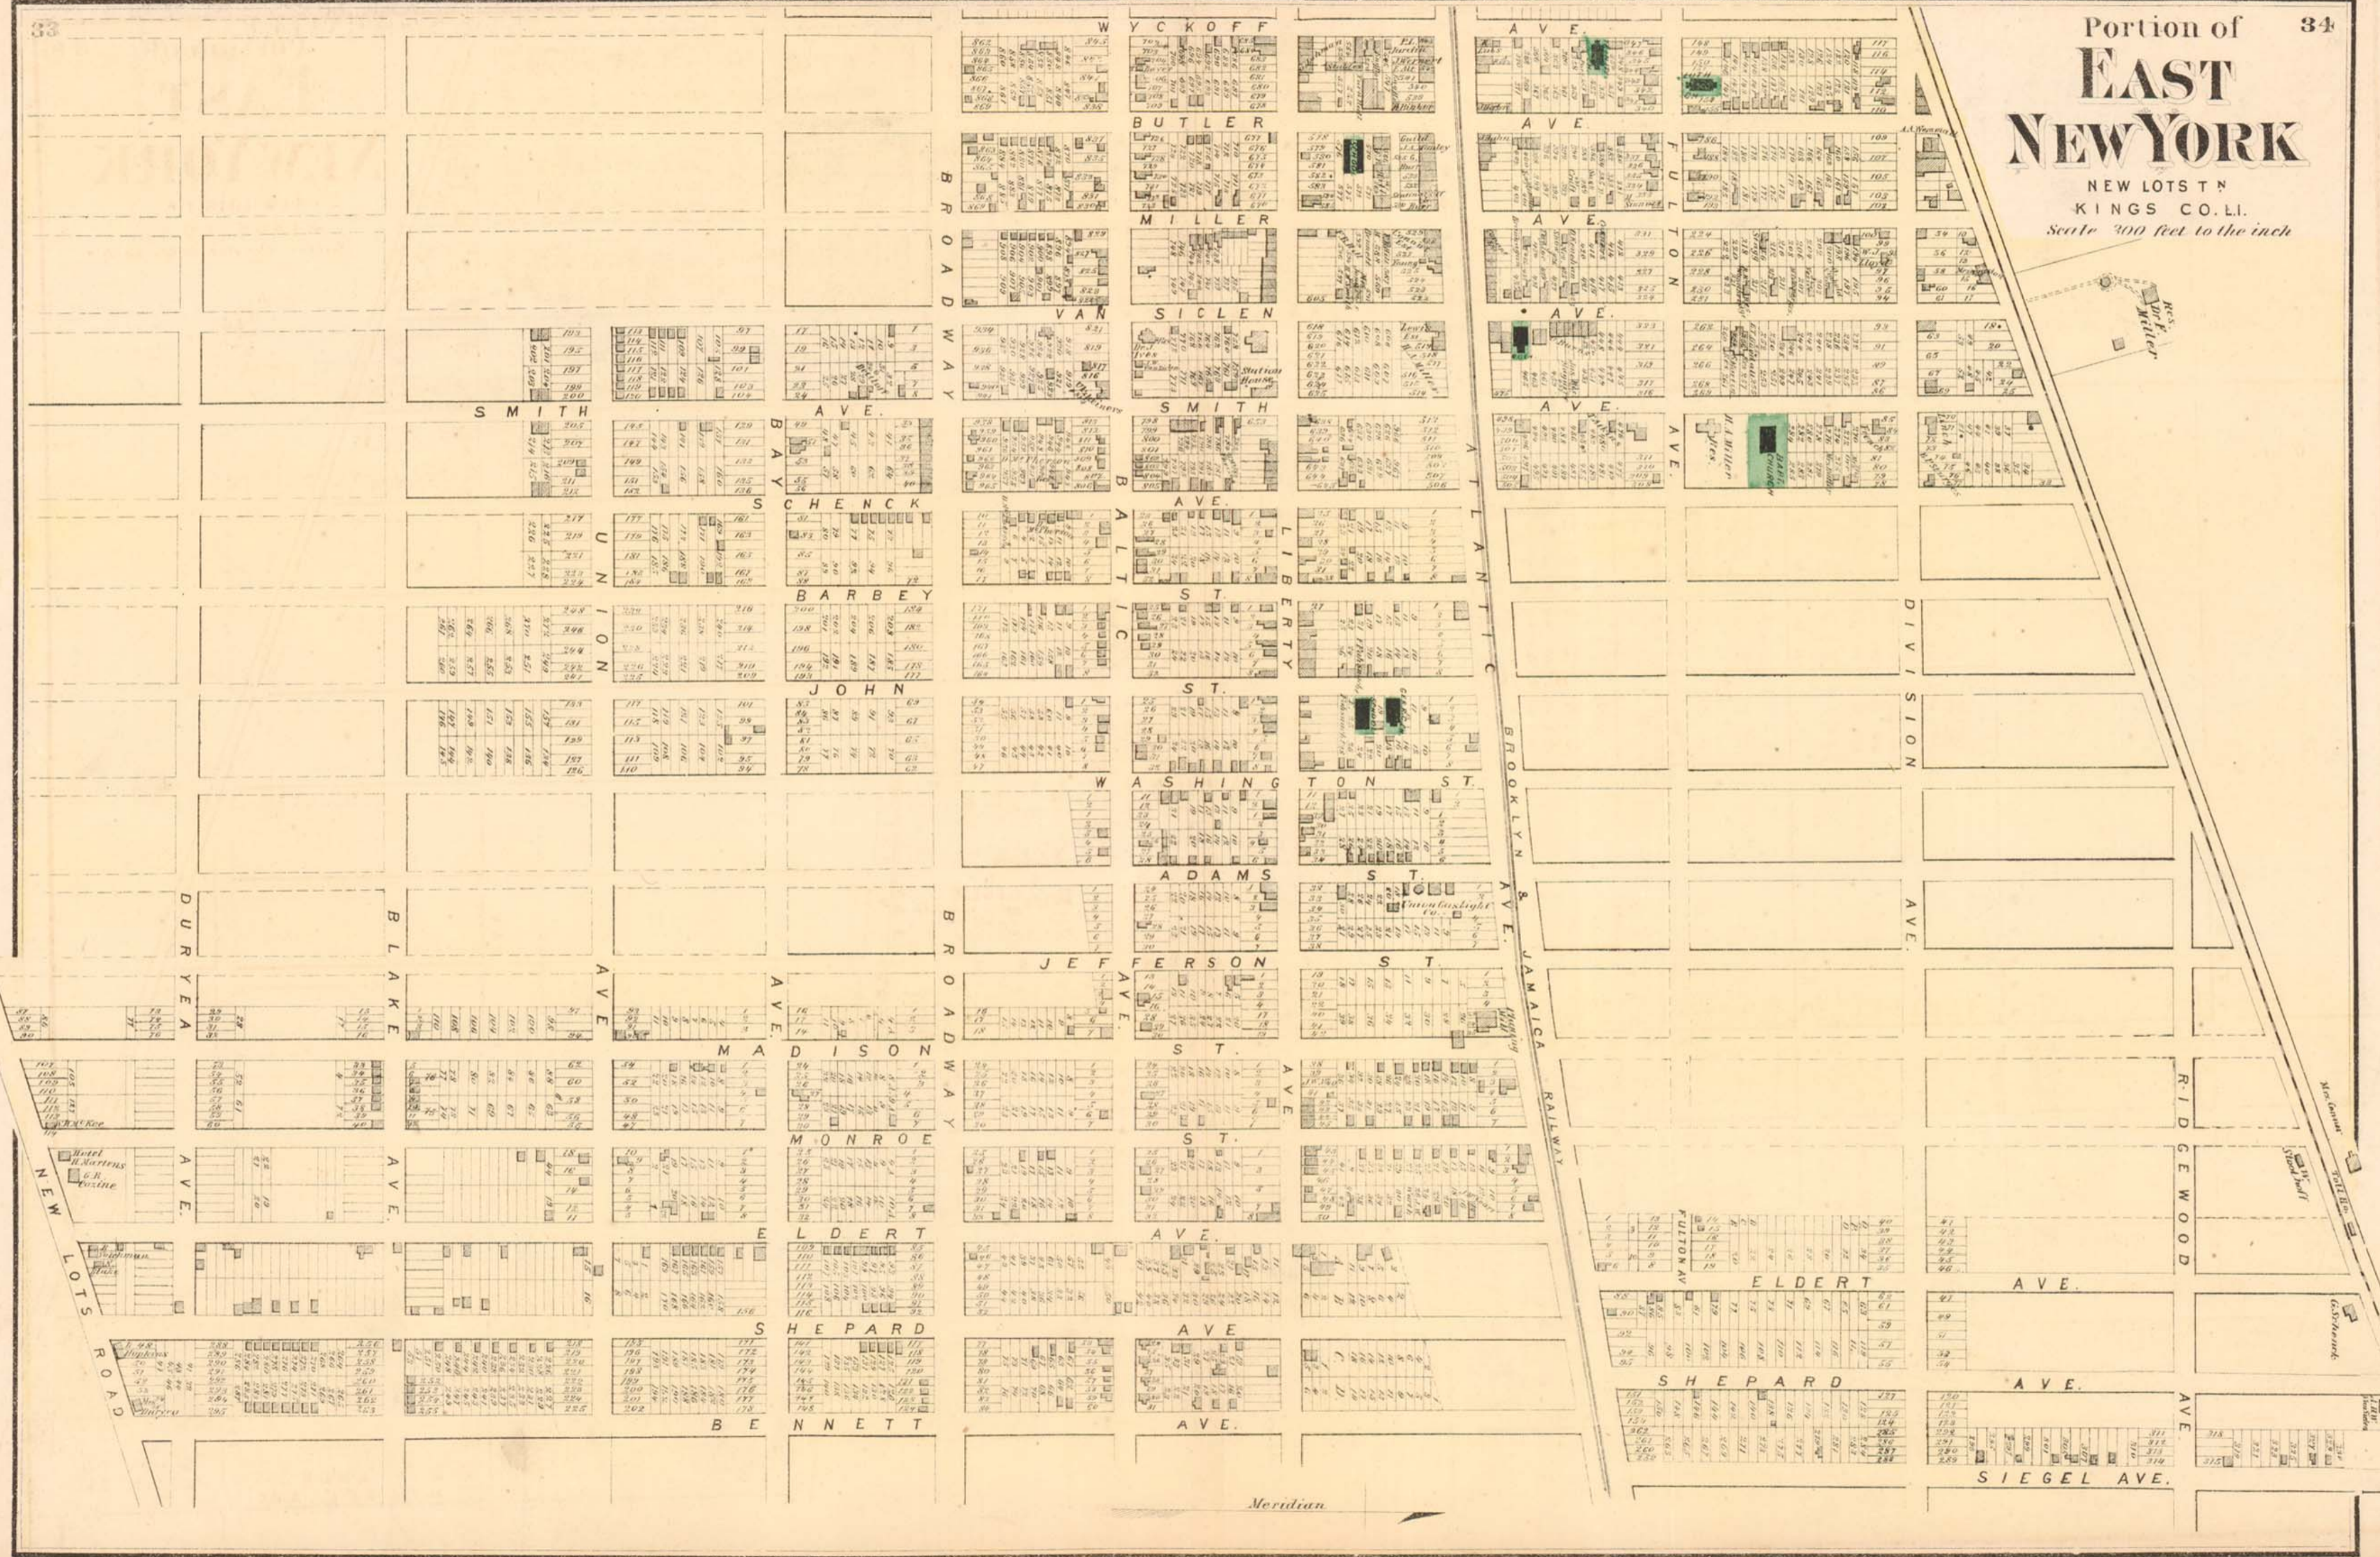

Portion of EAST NEW YORK

NEW LOTS IN
KINGS CO. LI.

Scale 300 feet to the inch

Meridian