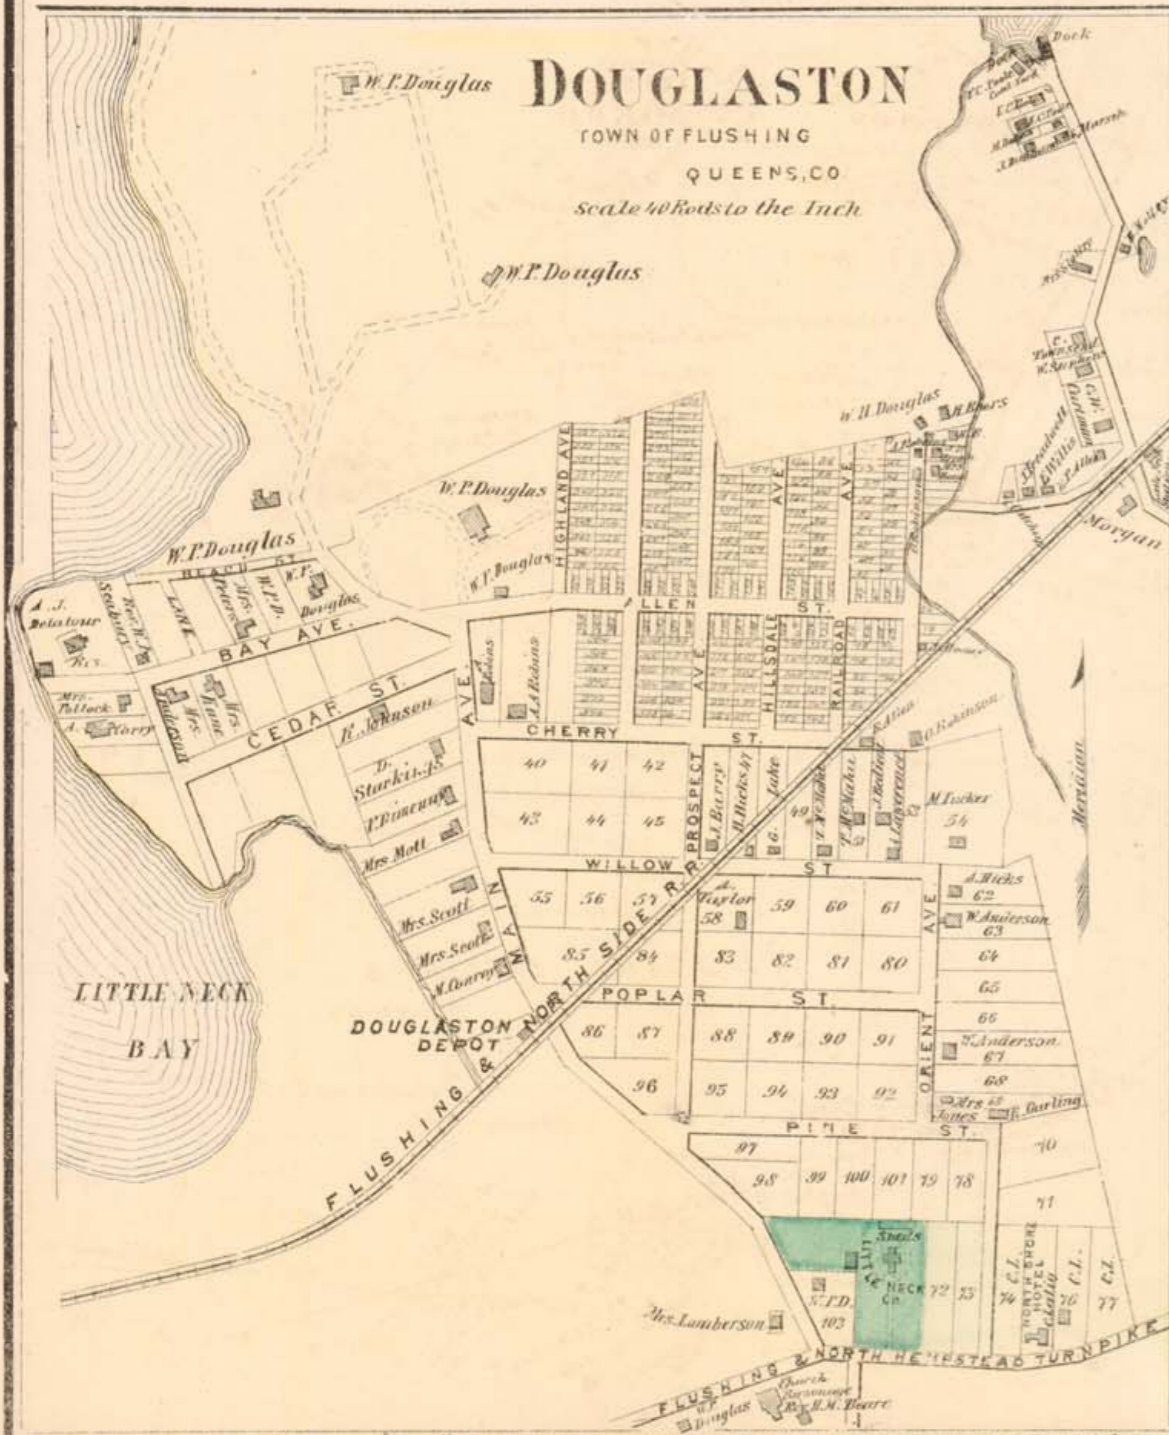

FLUSHING

QUEENS, CO. L.I.
Scale 160 Rods to the inch

Vertical

L O N G I S L A N D S O U N D

HINSDALE
TOWN OF FLUSHING, KINGS CO.
Property of M.S. Frost

Scale 100 feet to the inch

DOUGLASTON

TOWN OF FLUSHING
QUEENS, CO.
Scale 160 Rods to the inch

Vertical

LITTLE NECK BAY

FLUSHING & NORTH HEWLETT TURNPIKE

FLUSHING & NORTH HEWLETT TURNPIKE

FLUSHING & NORTH HEWLETT TURNPIKE

FLUSHING & NORTH HEWLETT TURNPIKE

FLUSHING & NORTH HEWLETT TURNPIKE

FLUSHING & NORTH HEWLETT TURNPIKE

FLUSHING & NORTH HEWLETT TURNPIKE