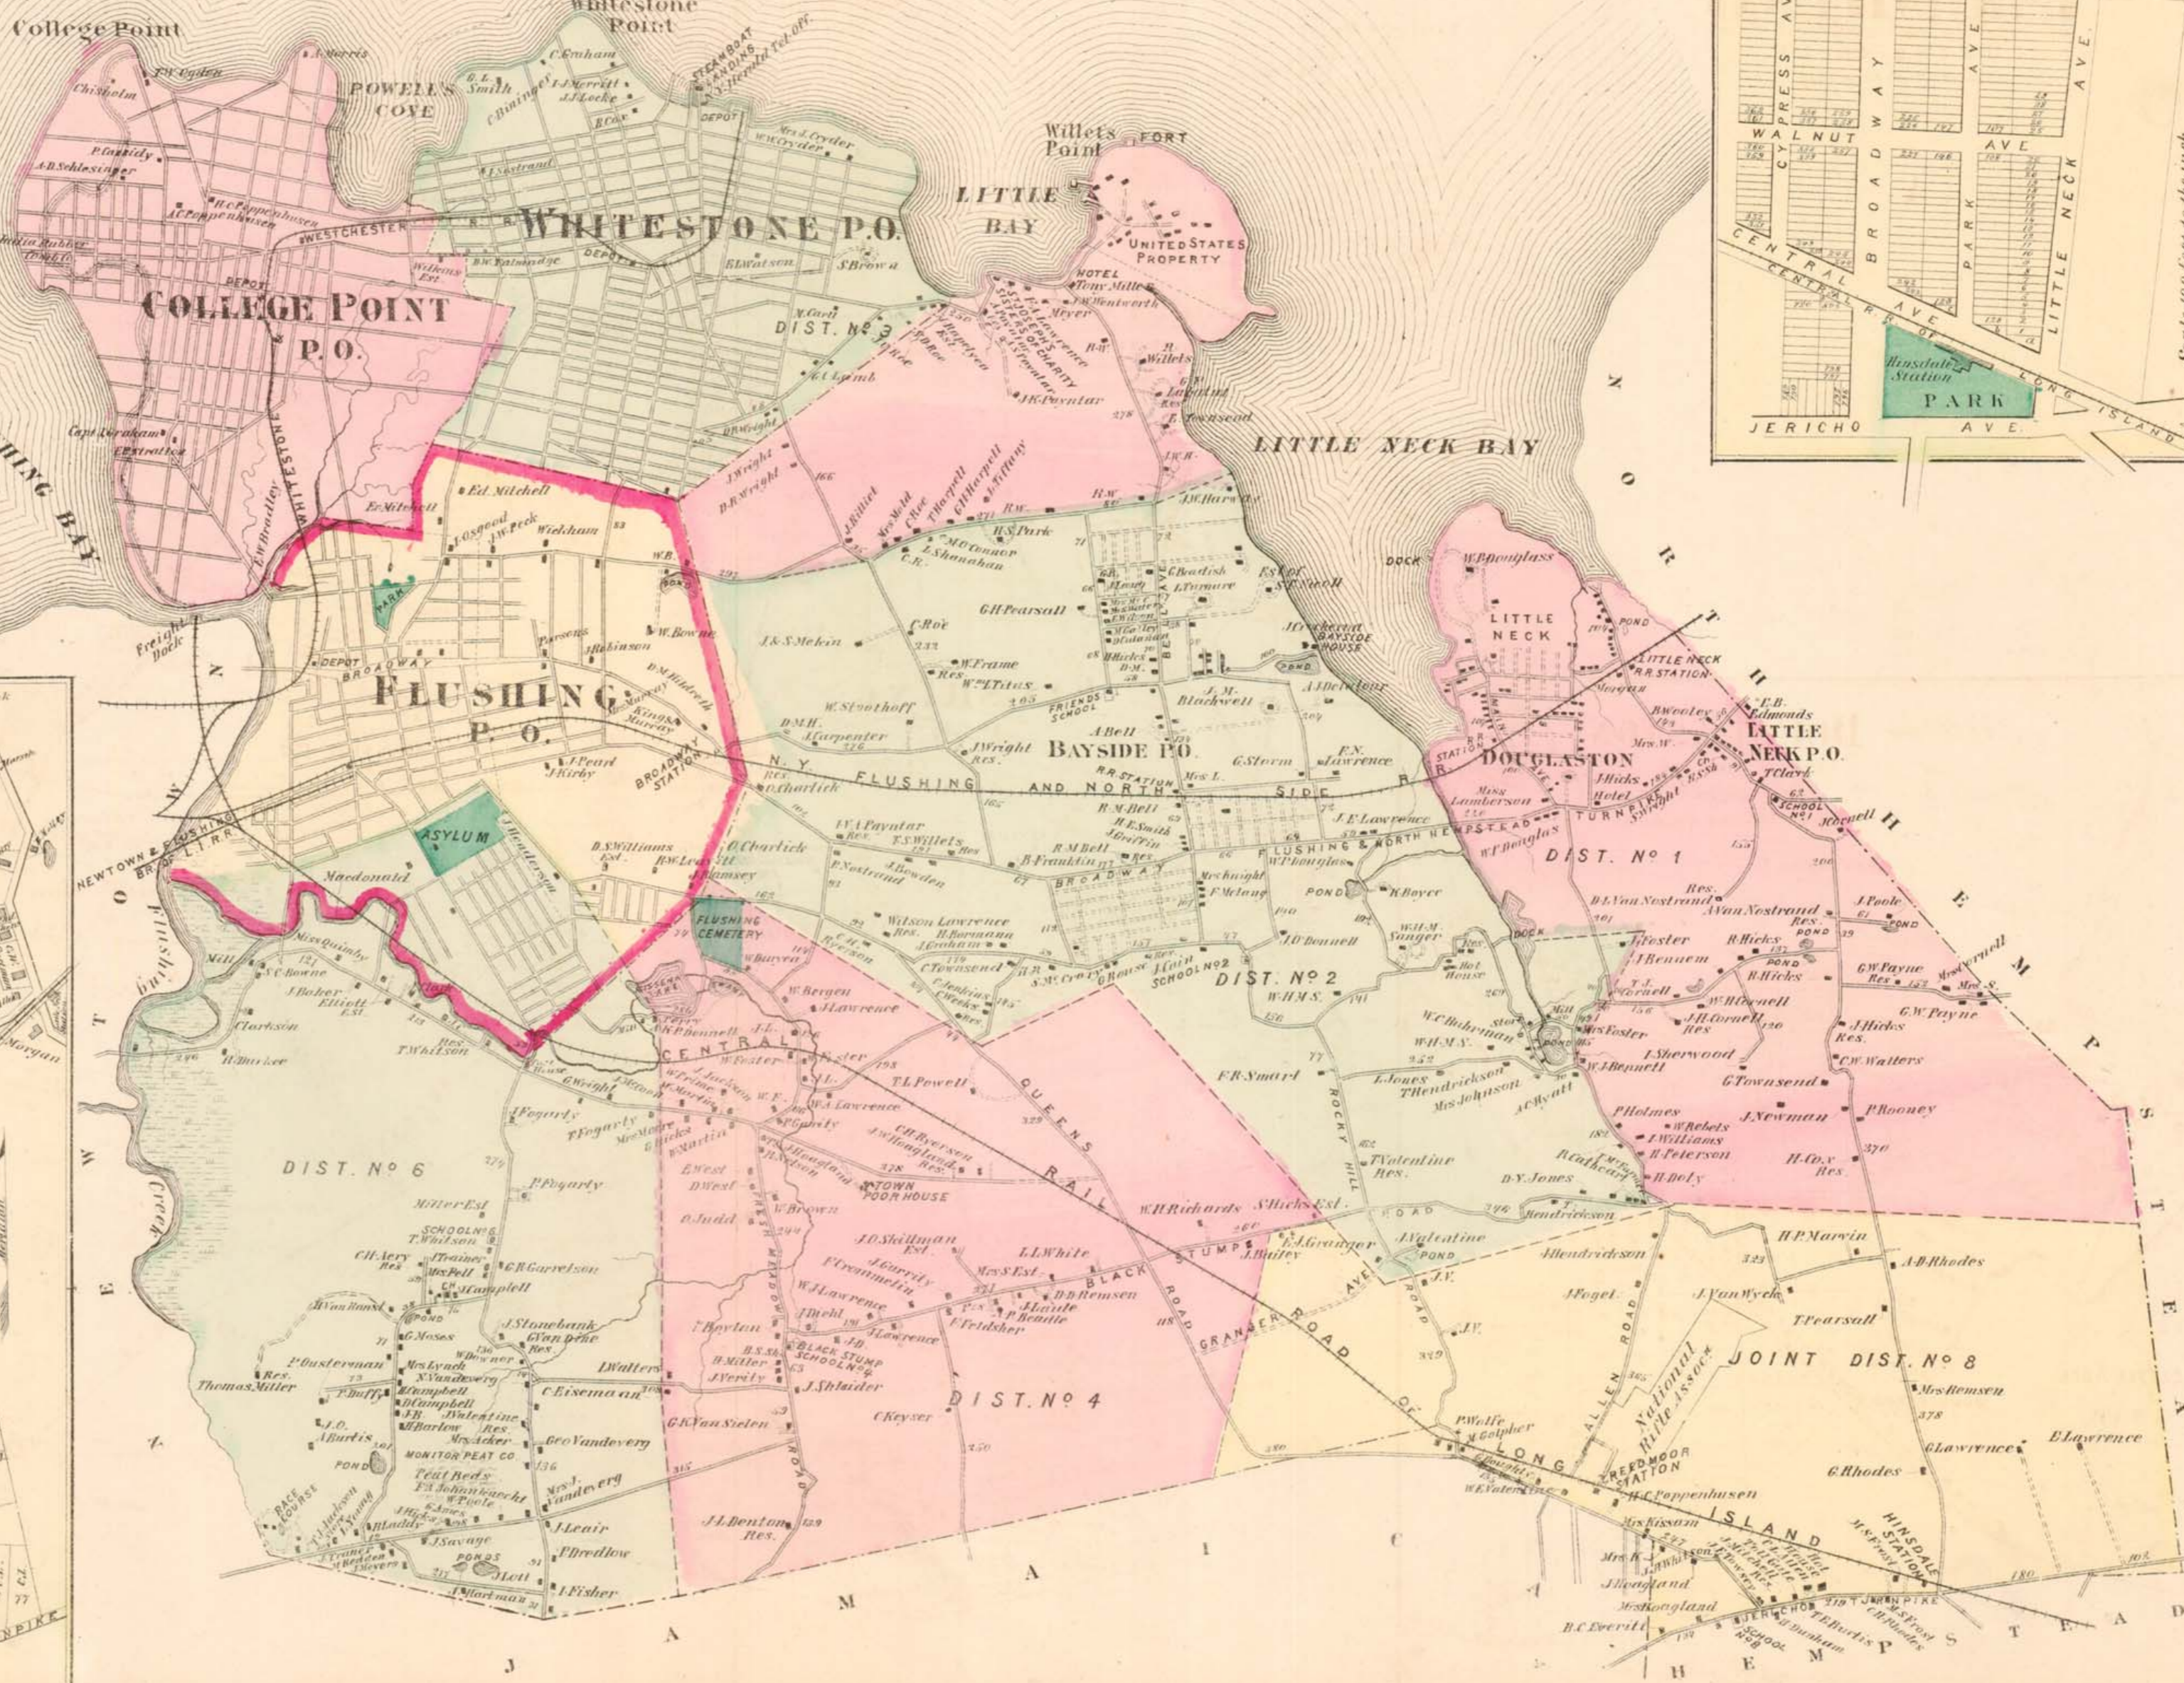

FLUSHING

QUEENS, CO. L.I.
Scale 160 Rods to the inch

Vertical

L O N G I S L A N D S O U N D

HINSDALE
TOWN OF FLUSHING, KINGS CO.
Property of M.S. Frost

Scale 100 feet to the inch

DOUGLASTON

TOWN OF FLUSHING
QUEENS, CO.
Scale 160 Rods to the inch

Vertical

LITTLE NECK BAY

FLUSHING & NORTH HEWLETT TURNPIKE

FLUSHING & NORTH HEWLETT TURNPIKE

FLUSHING & NORTH HEWLETT TURNPIKE

FLUSHING & NORTH HEWLETT TURNPIKE

FLUSHING & NORTH HEWLETT TURNPIKE

FLUSHING & NORTH HEWLETT TURNPIKE

FLUSHING & NORTH HEWLETT TURNPIKE