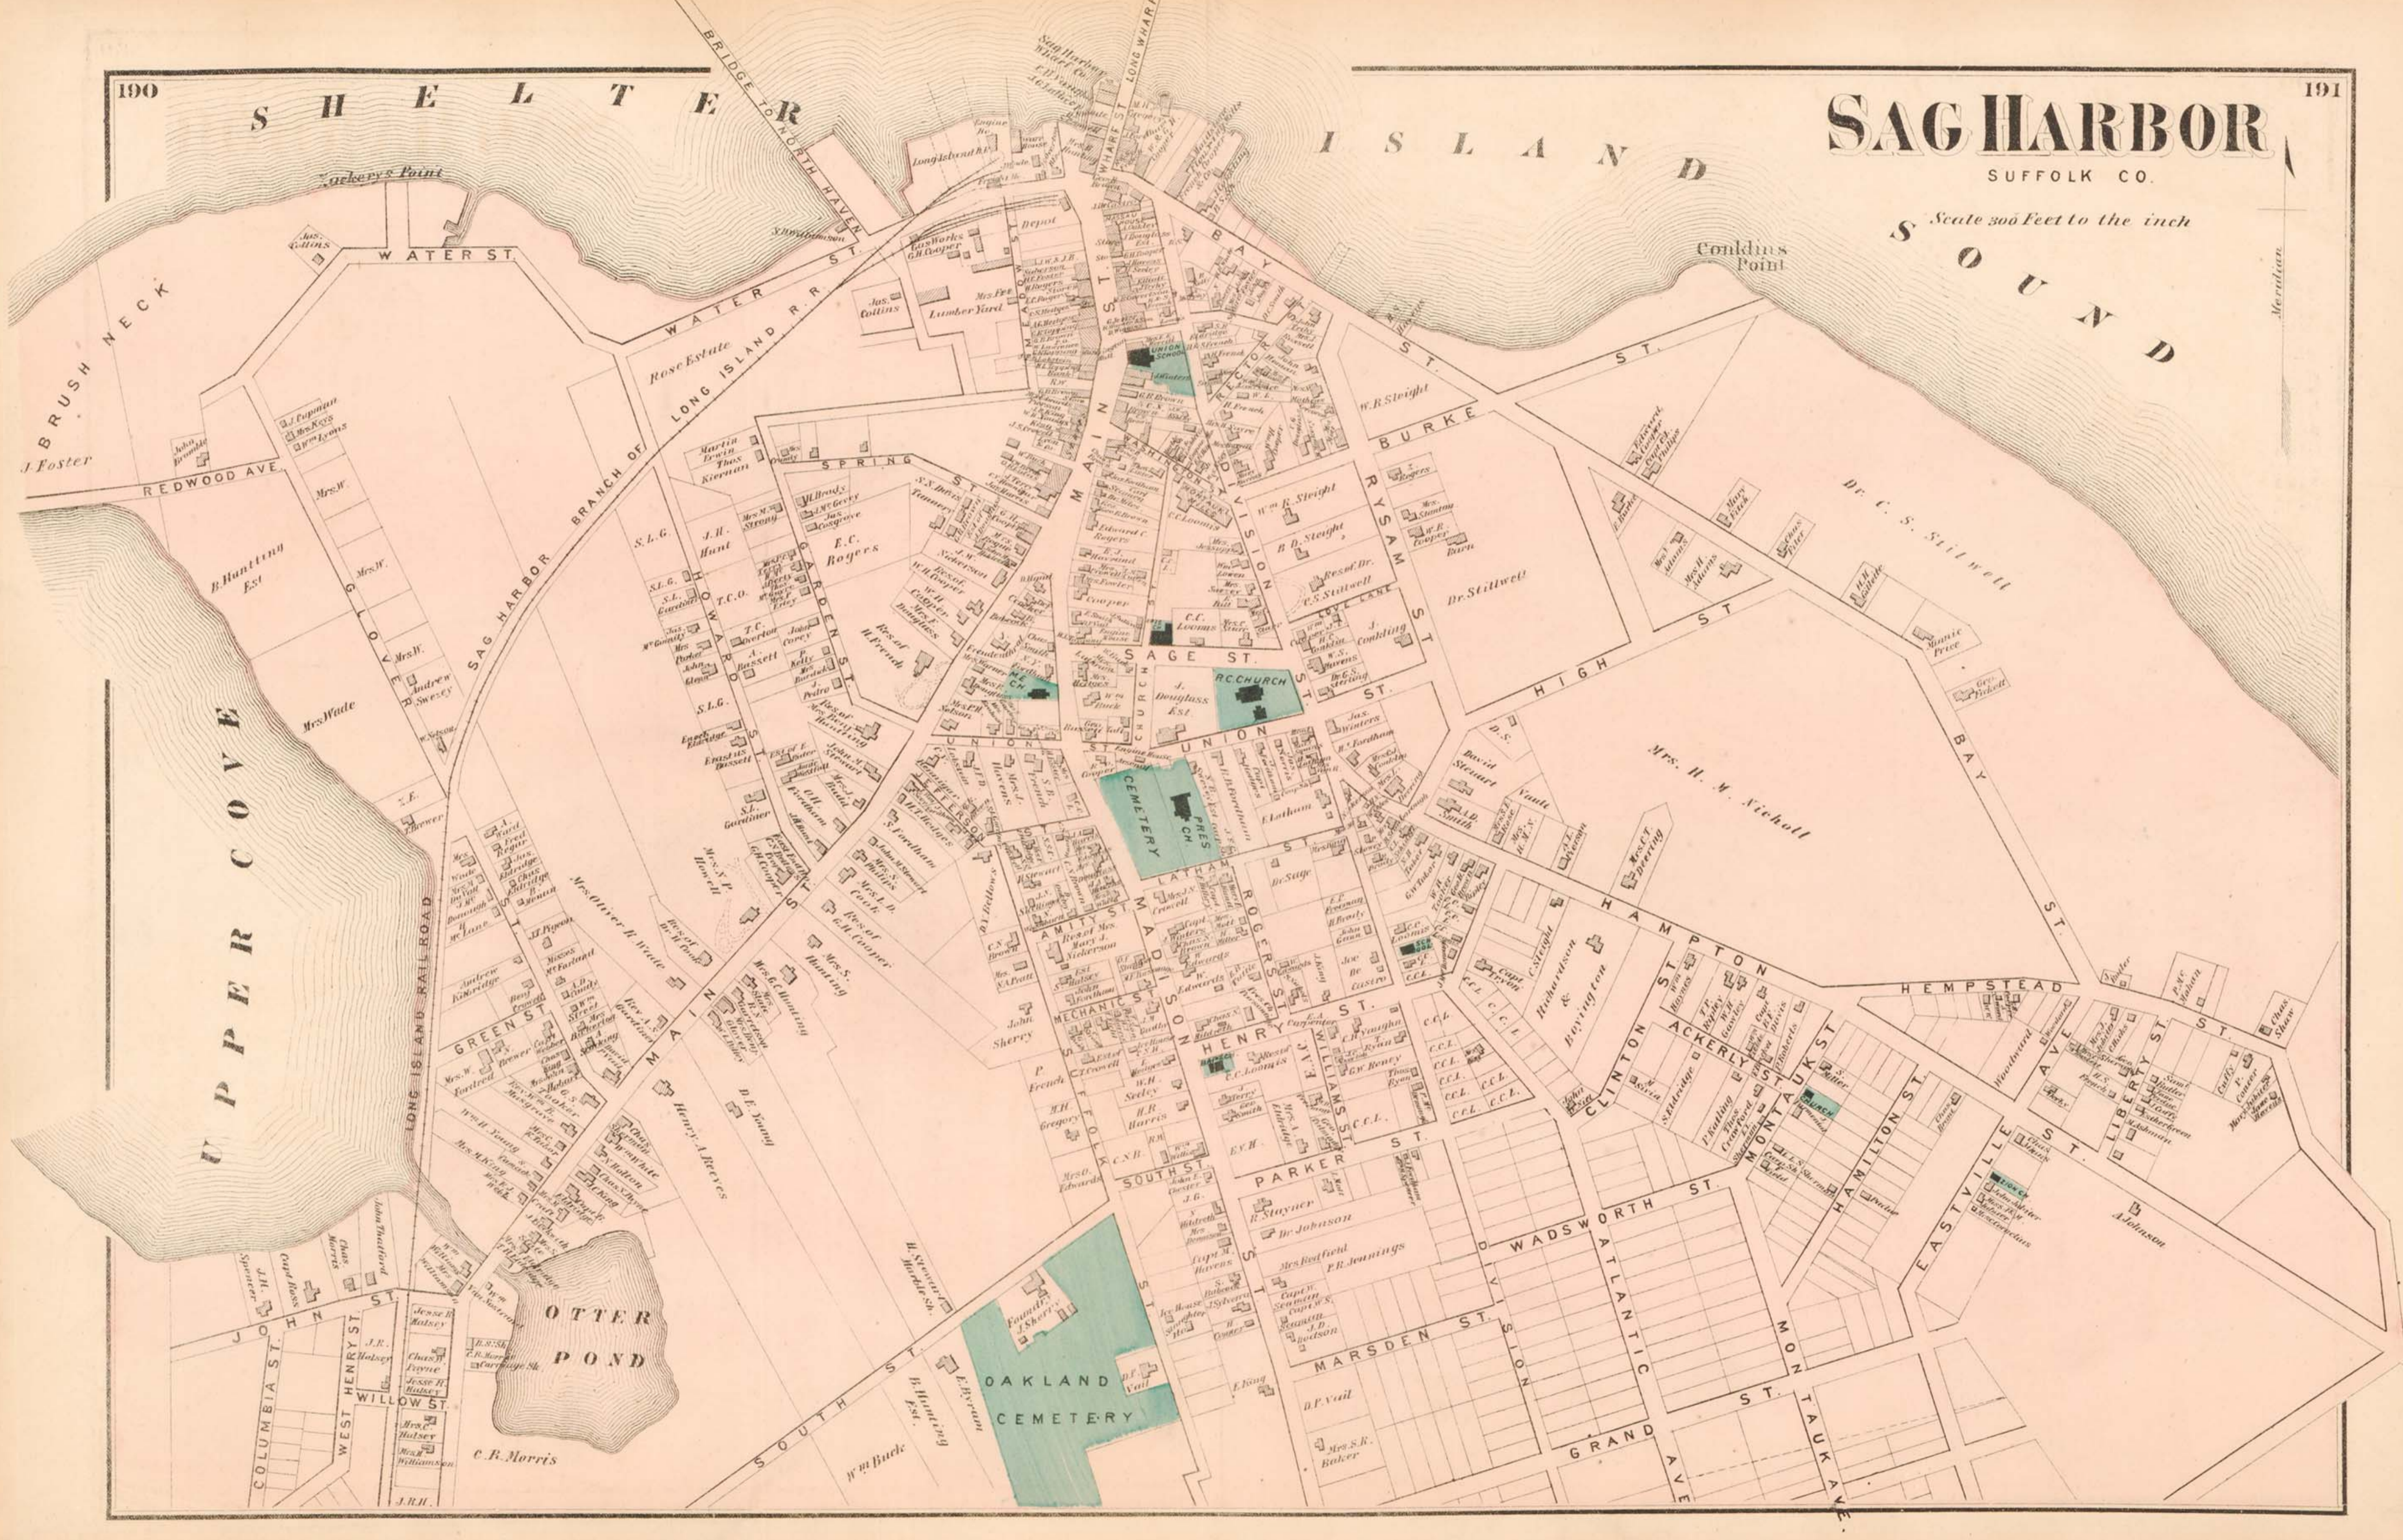

SAG HARBOR

SUFFOLK CO.

Scale 300 Feet to the inch

S H E L T E R I S L A N D

S O U N D

UPPER COVE

OTTER POND

OAKLAND CEMETERY