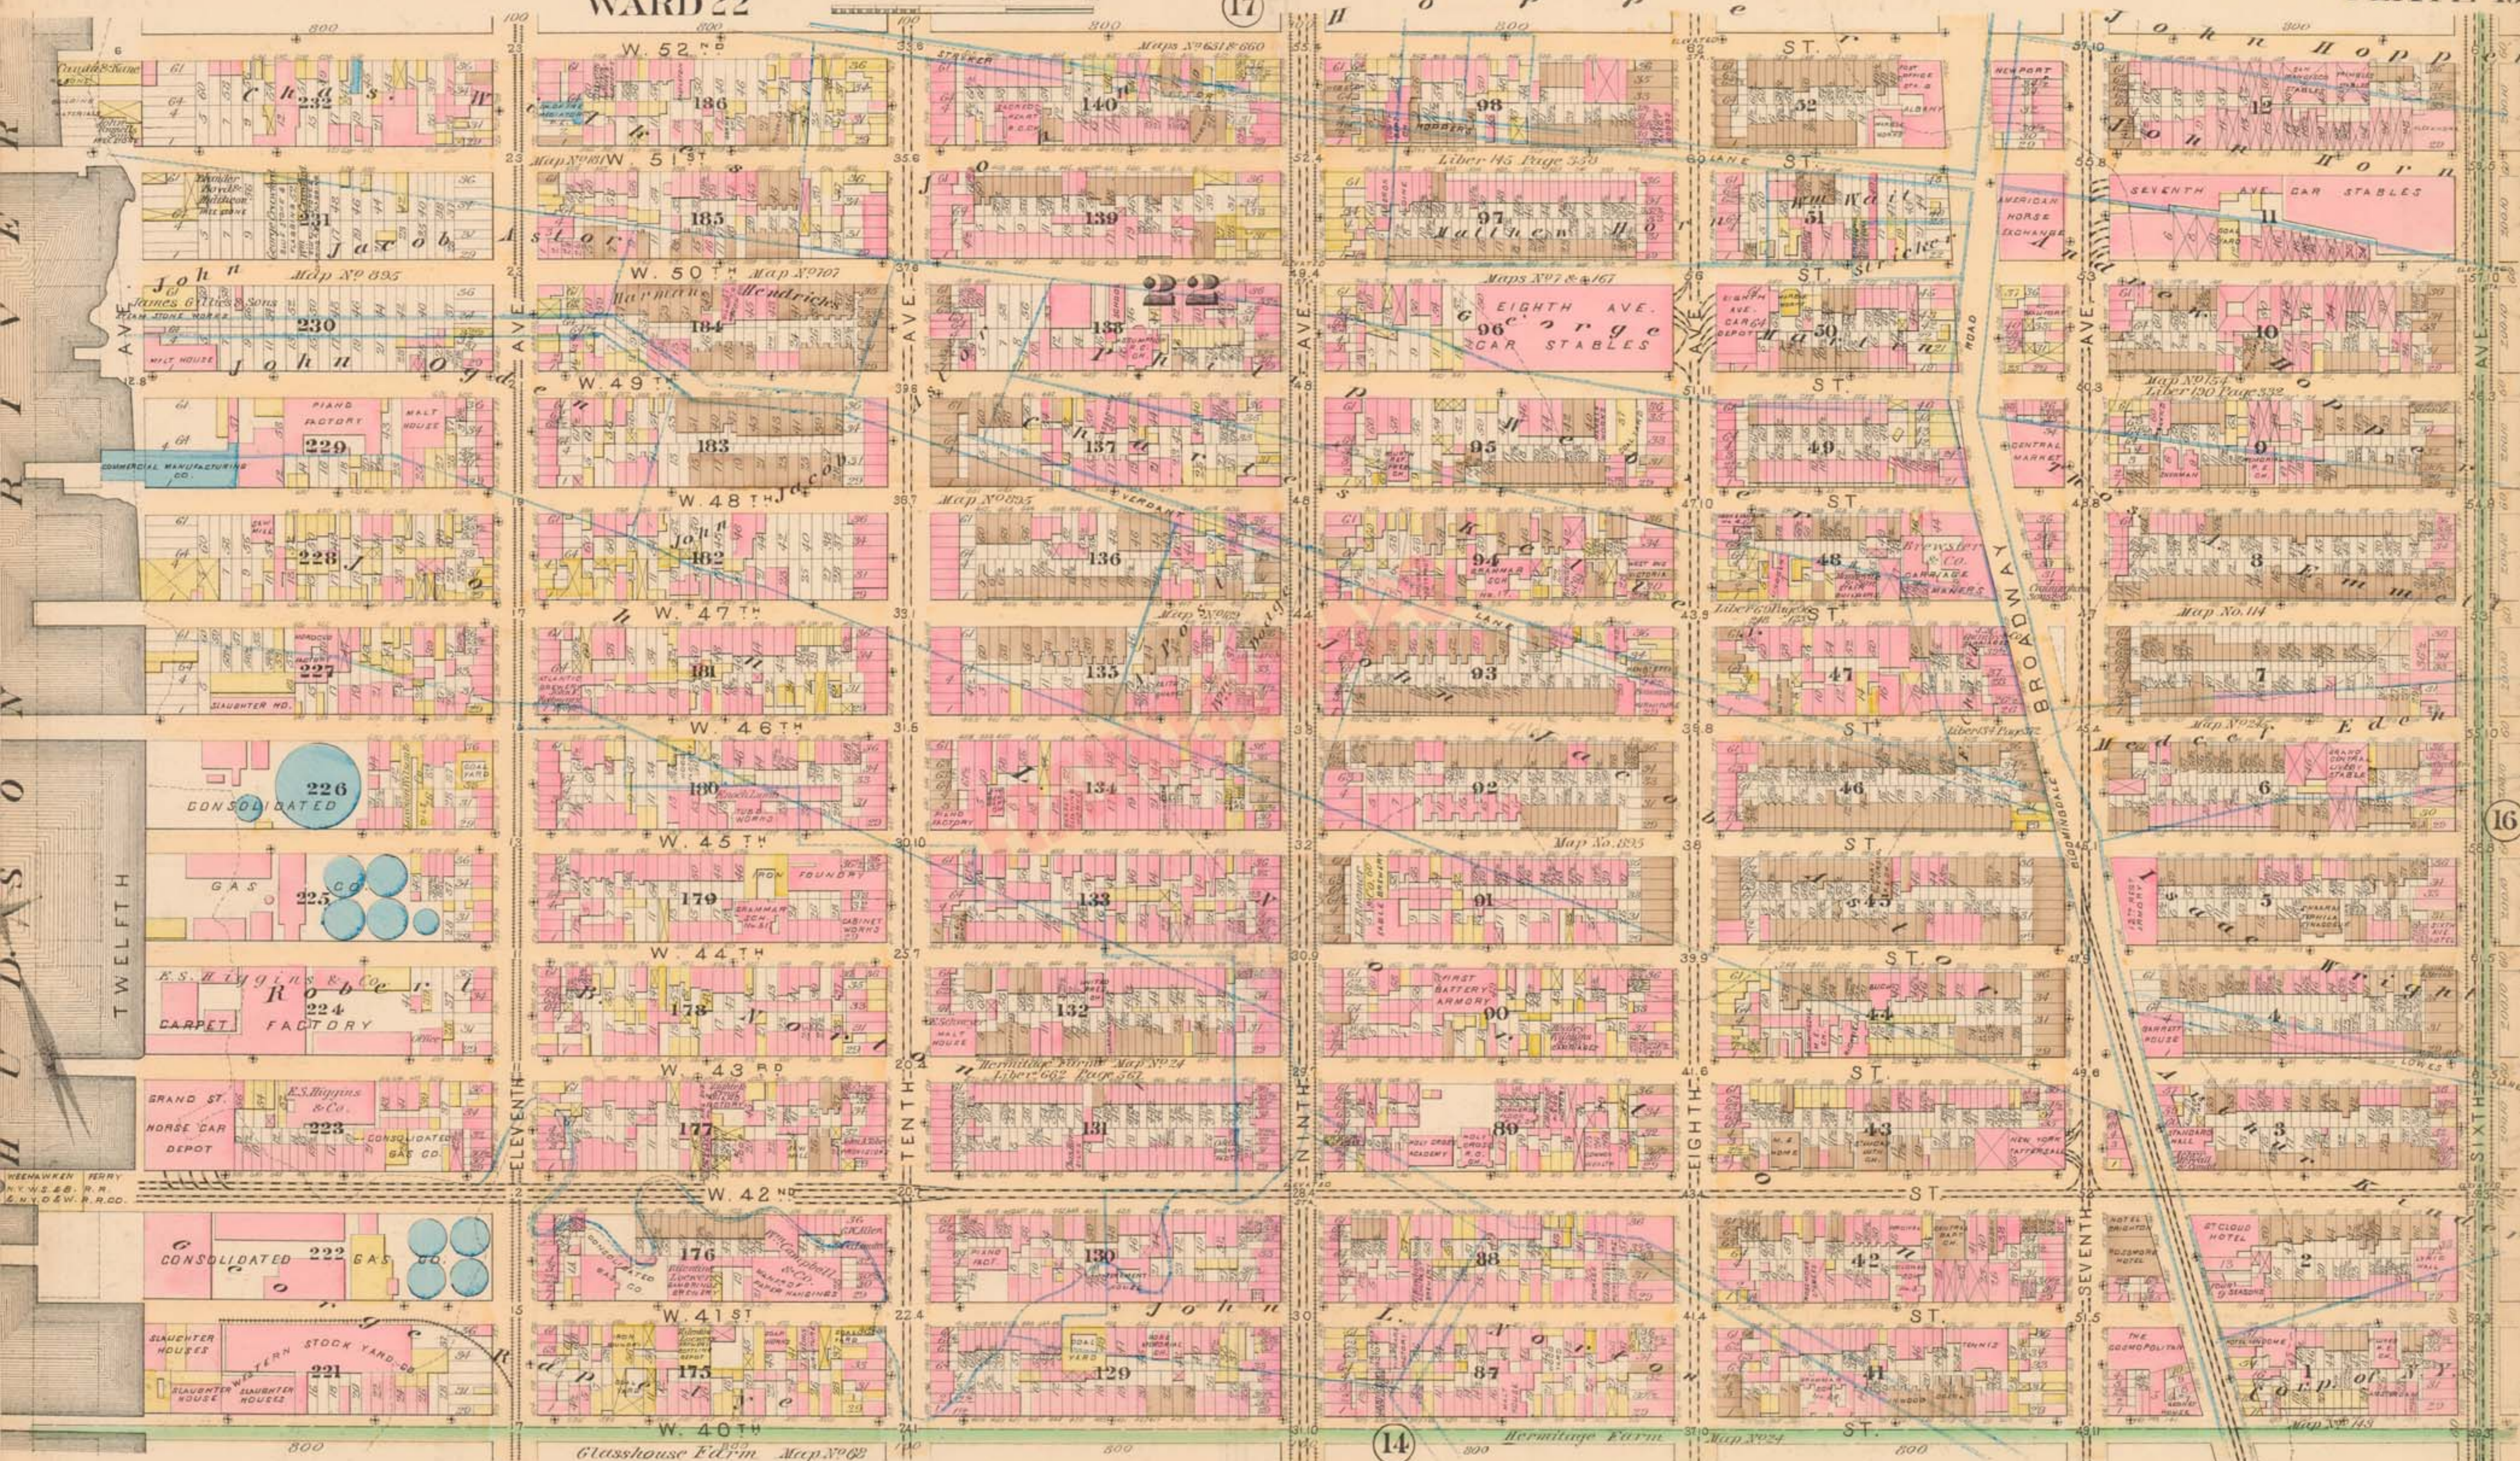

PART OF
WARD 22

Scale 200 feet per inch.

17

14

16