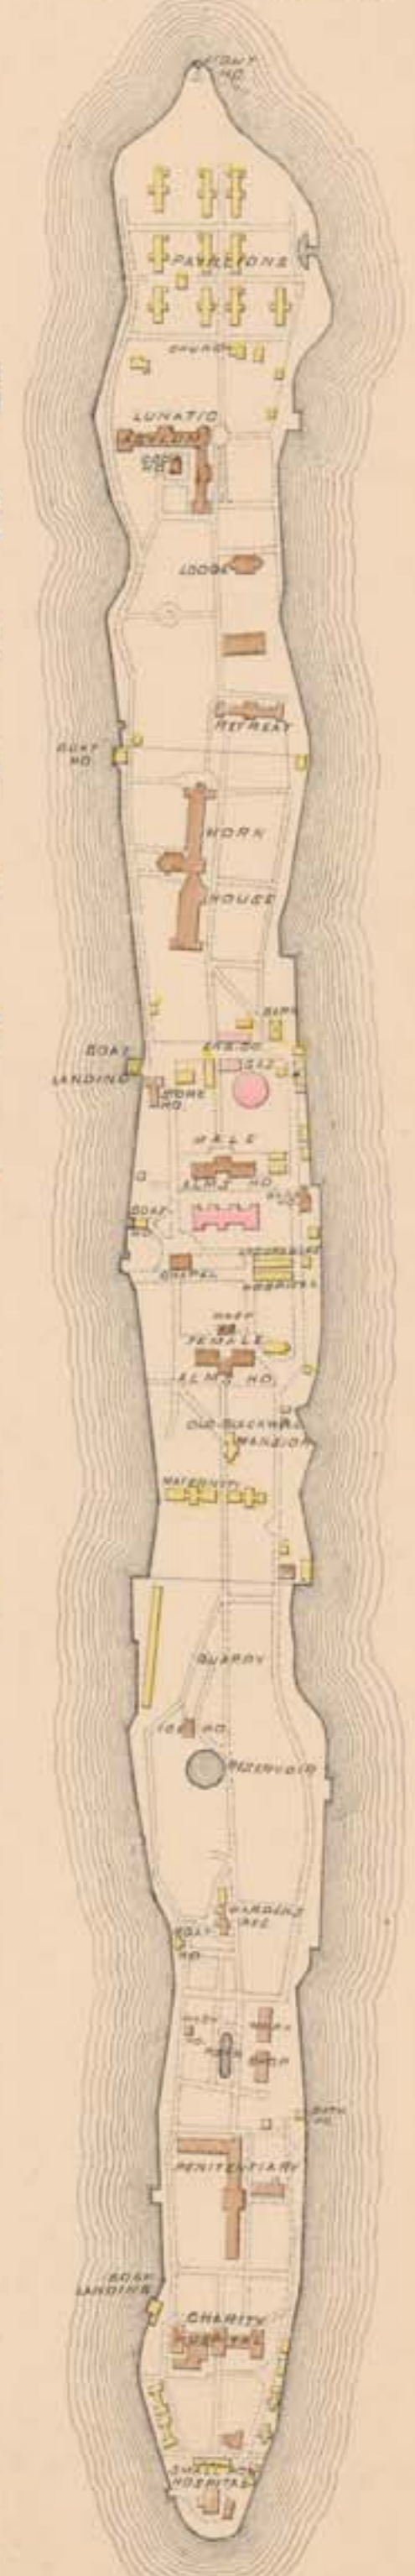

PLATE 28.
BLACKWELLS ISLAND
Scale 600 feet per inch.

W E S T C H A N N E L

E A S T C H A N N E L

PART OF
WARD 12
NEW YORK CITY.

Scale 200 feet per inch.