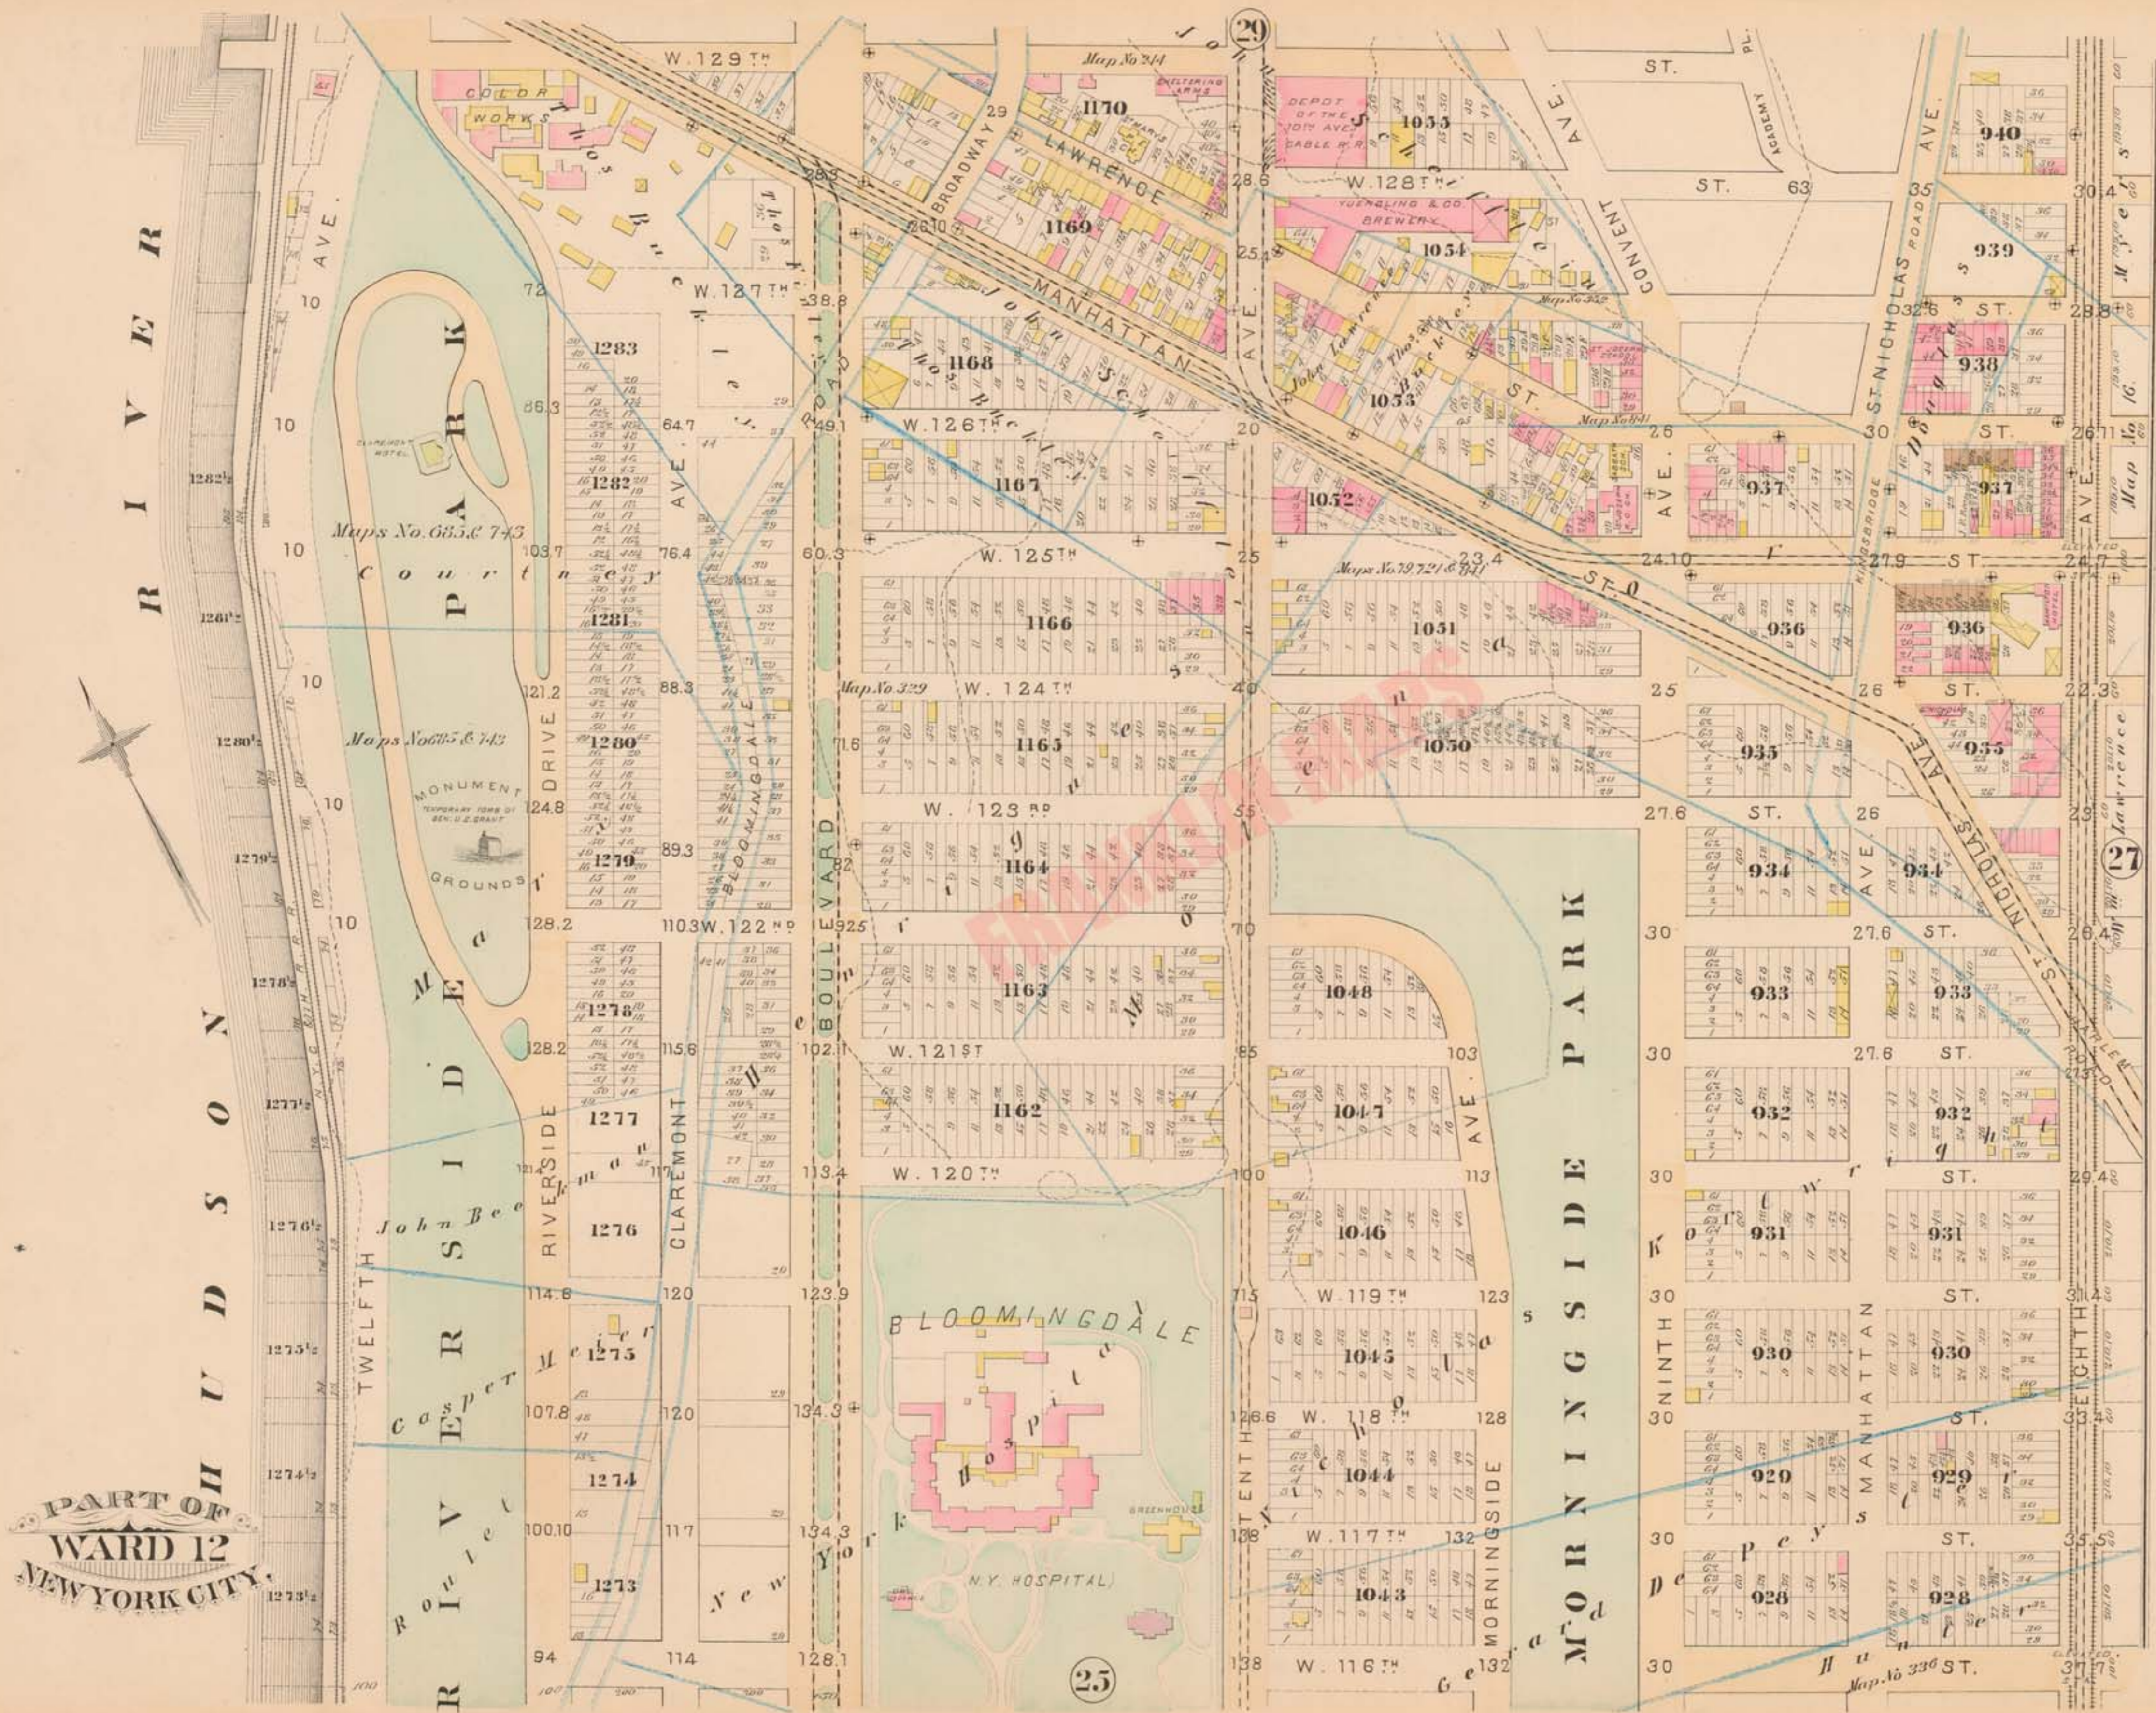

PLATE 28.
BLACKWELLS ISLAND
Scale 600 feet per inch.

W E S T C H A N N E L

E A S T C H A N N E L

PART OF
WARD 12
NEW YORK CITY.

Scale 200 feet per inch.