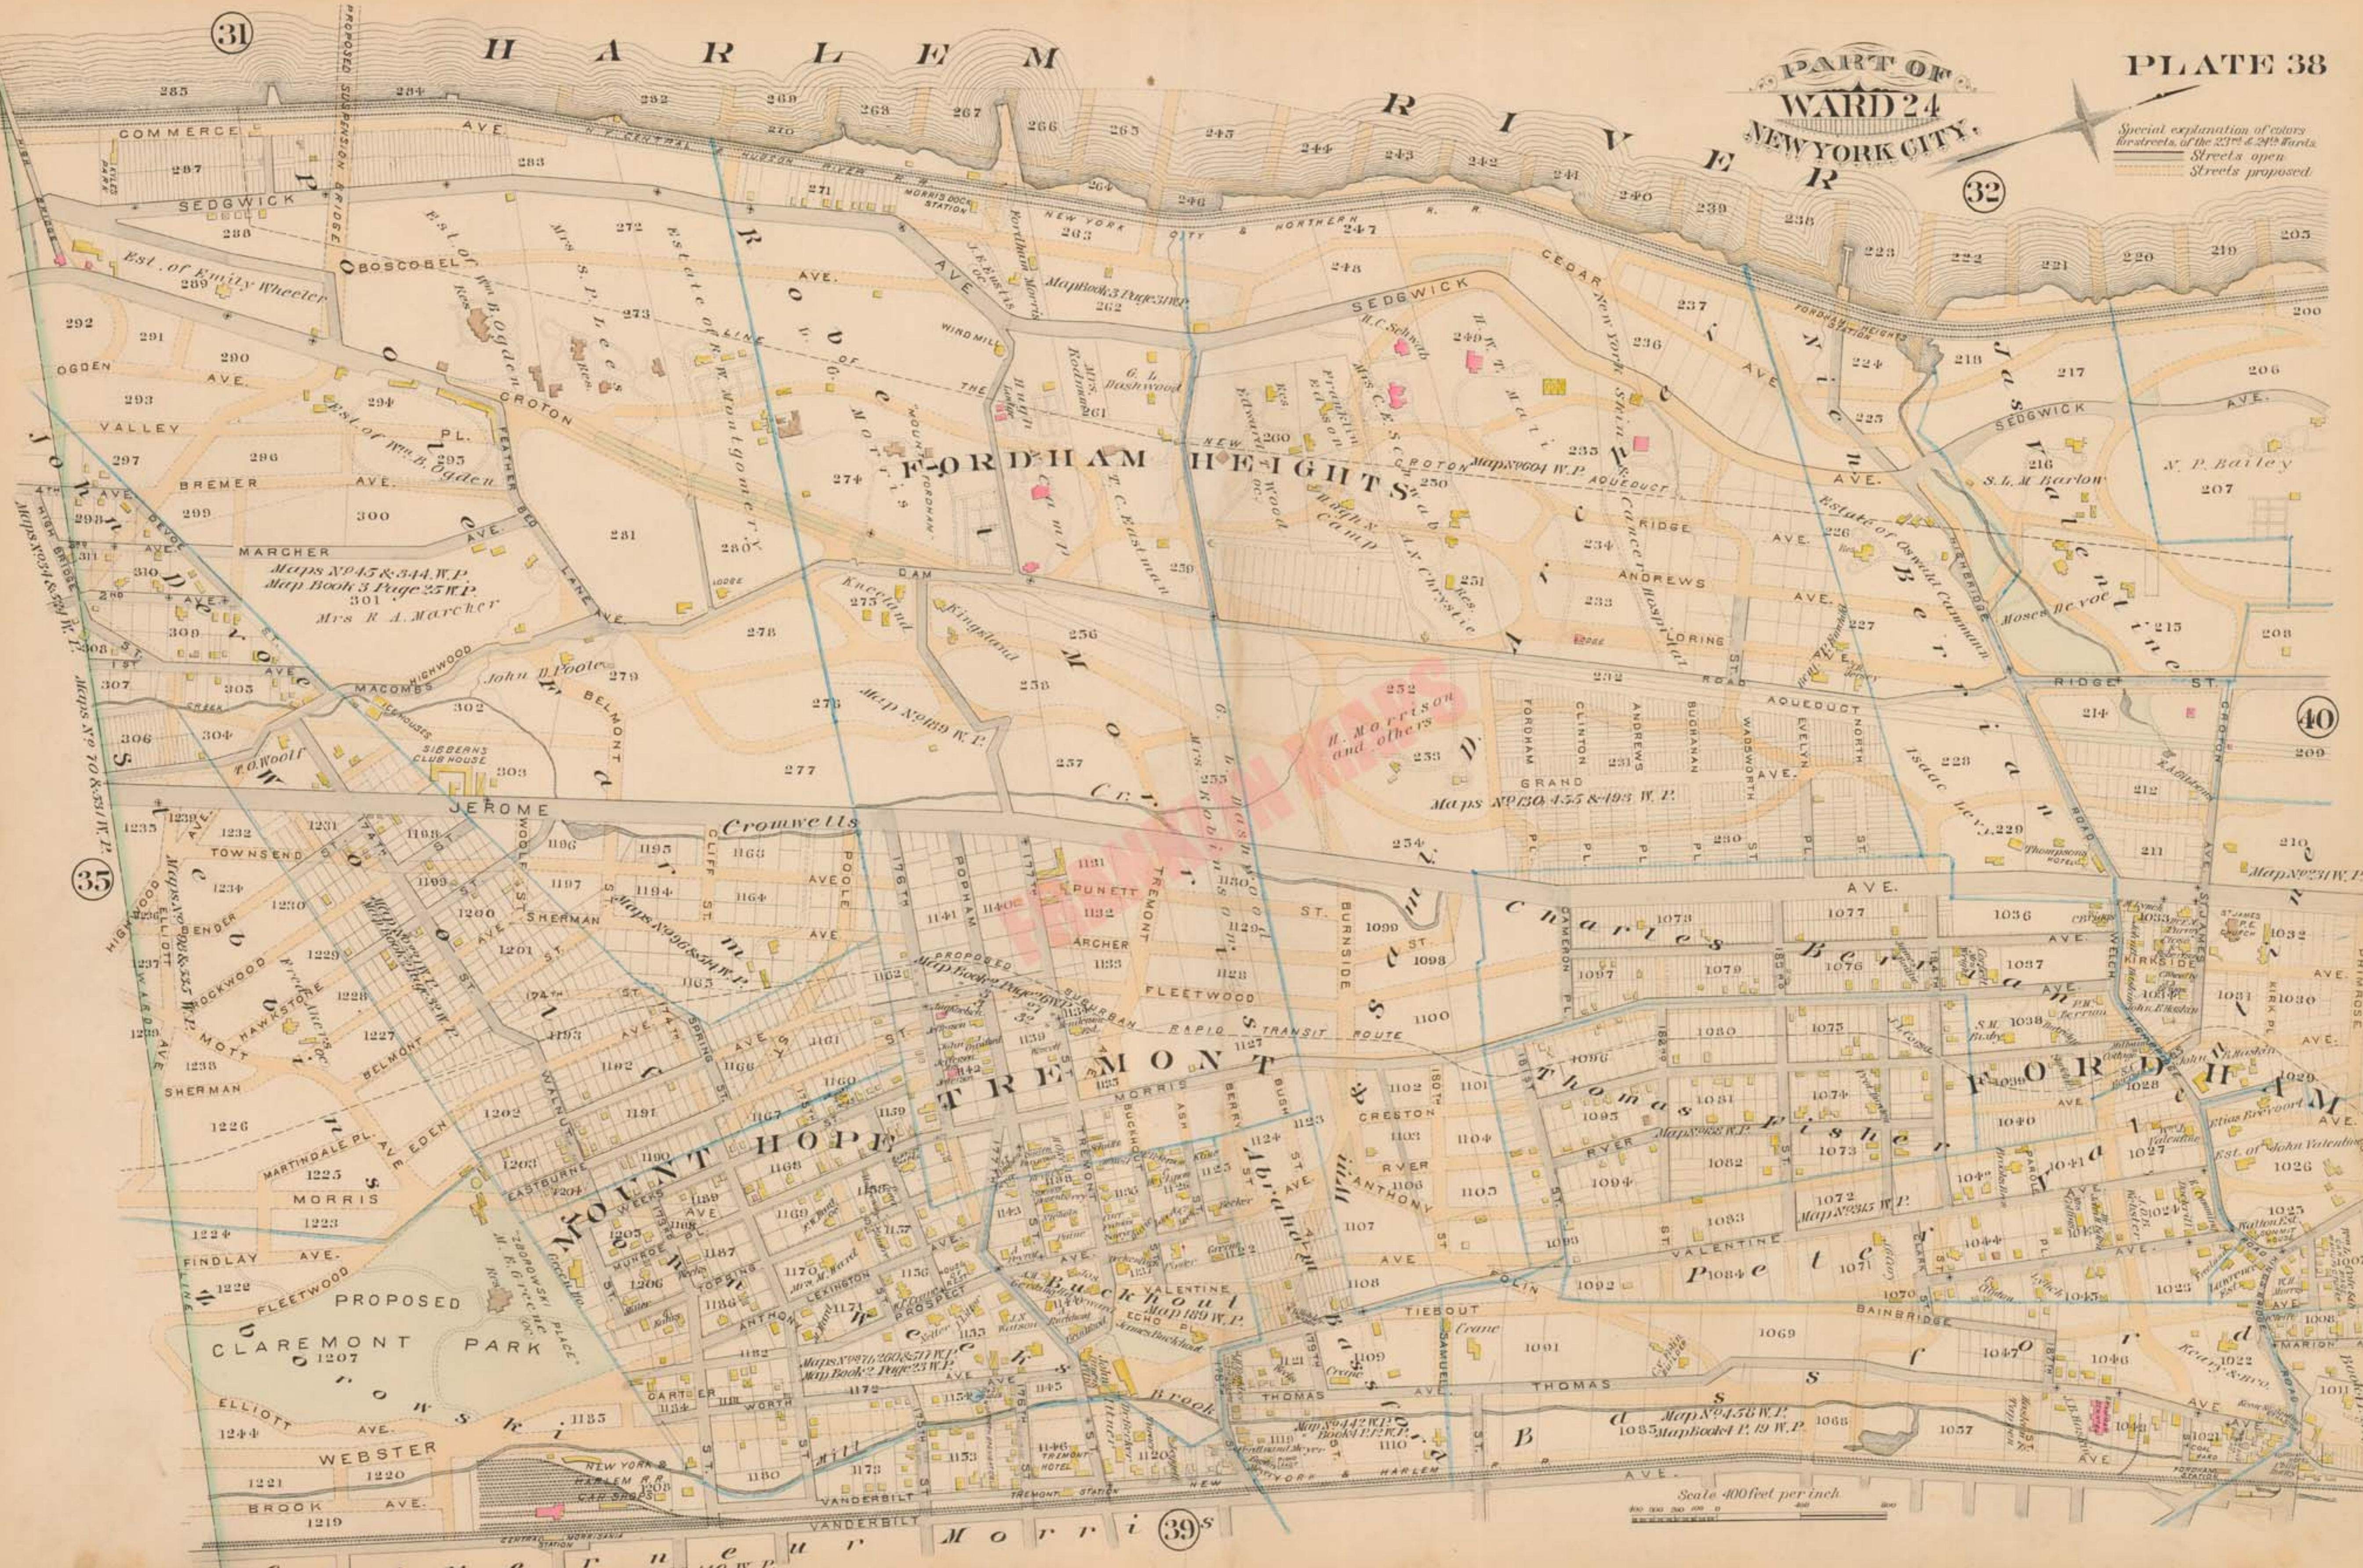

PART OF WARD 24 NEW YORK CITY

Special explanation of colors
for streets of the 23rd & 24th Wards
Streets open
Streets proposed

31

32

40

35

39

Scale 400 feet per inch

Gouverneur Maps 20 & 140 W.P.

Map No. 456 W.P. 1085 Mapbook P. 19 W.P.

Maps No. 171, 200 & 217 W.P. Mapbook 2 Page 23 W.P.

Maps No. 15 & 344 W.P. Mapbook 3 Page 25 W.P. Mrs. R. A. Marcher

H. Morrison and others

Maps No. 130, 455 & 493 W.P.

Map No. 23 W.P.

Map No. 235 W.P.

Map No. 668 W.P.

Mapbook 3 Page 31 W.P.

Map No. 189 W.P.