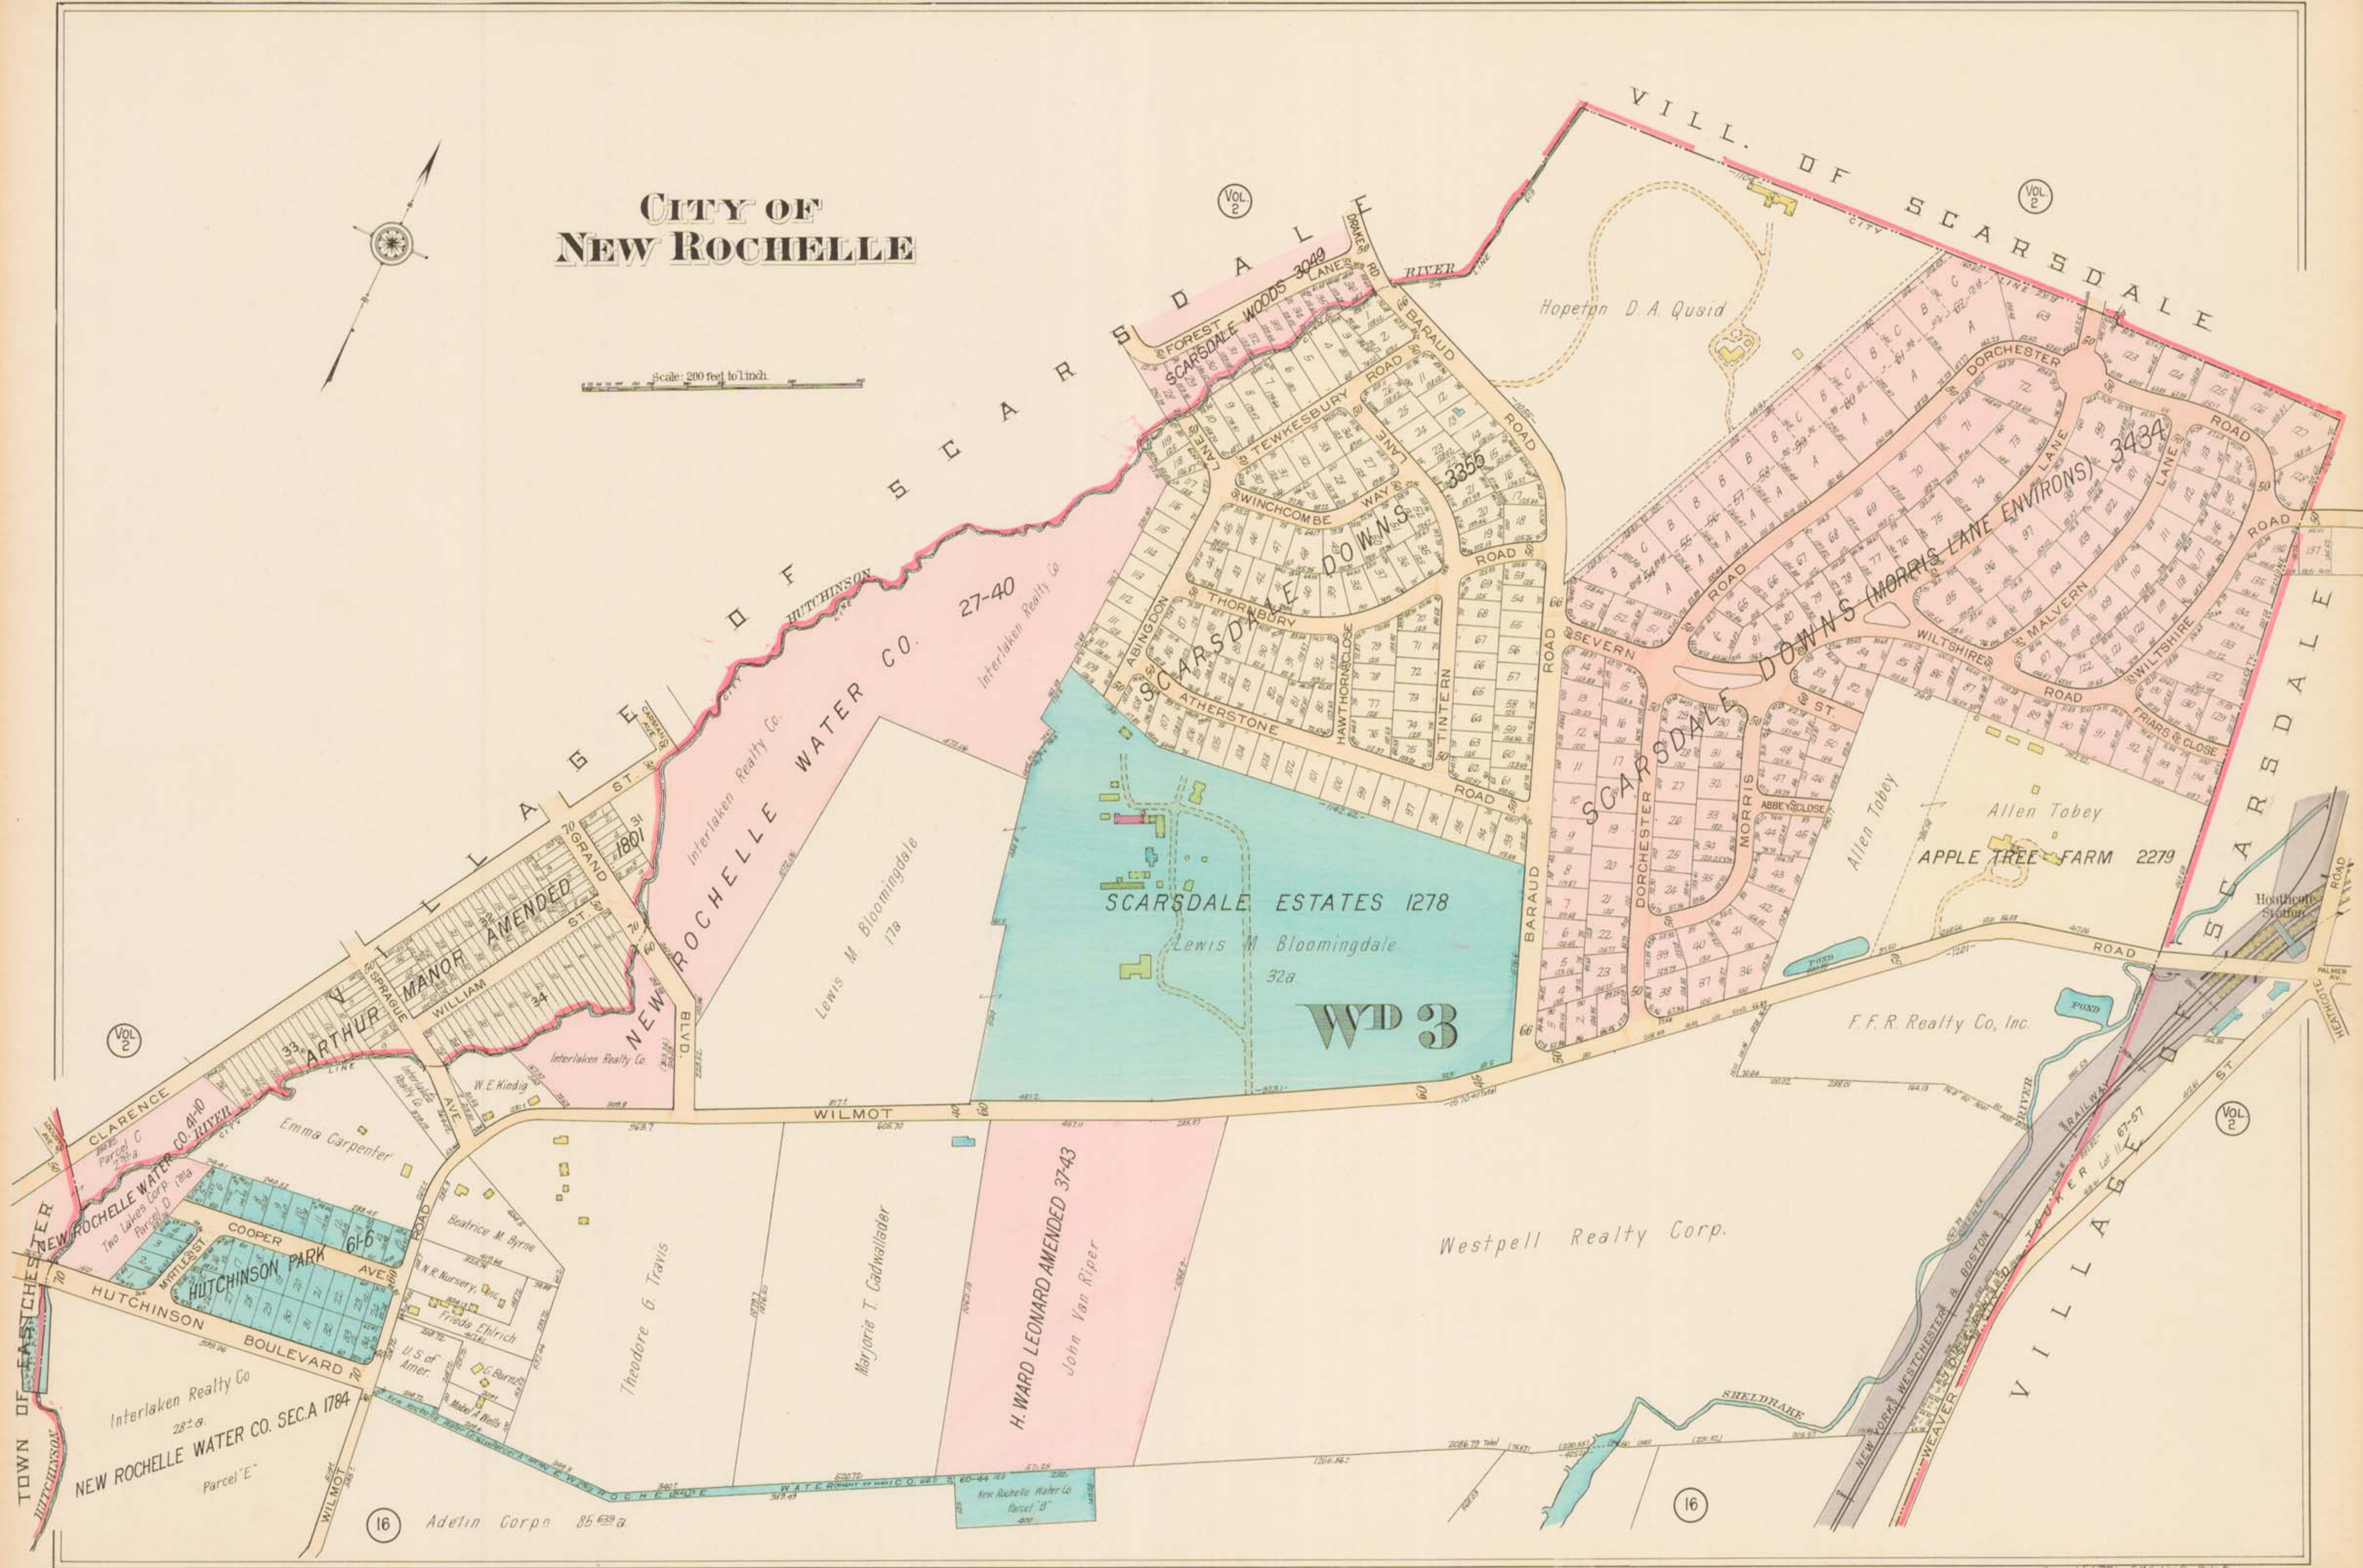

# CITY OF NEW ROCHELLE

Scale: 200 feet to 1 inch

16 Adelin Corpn 85 629 a

16