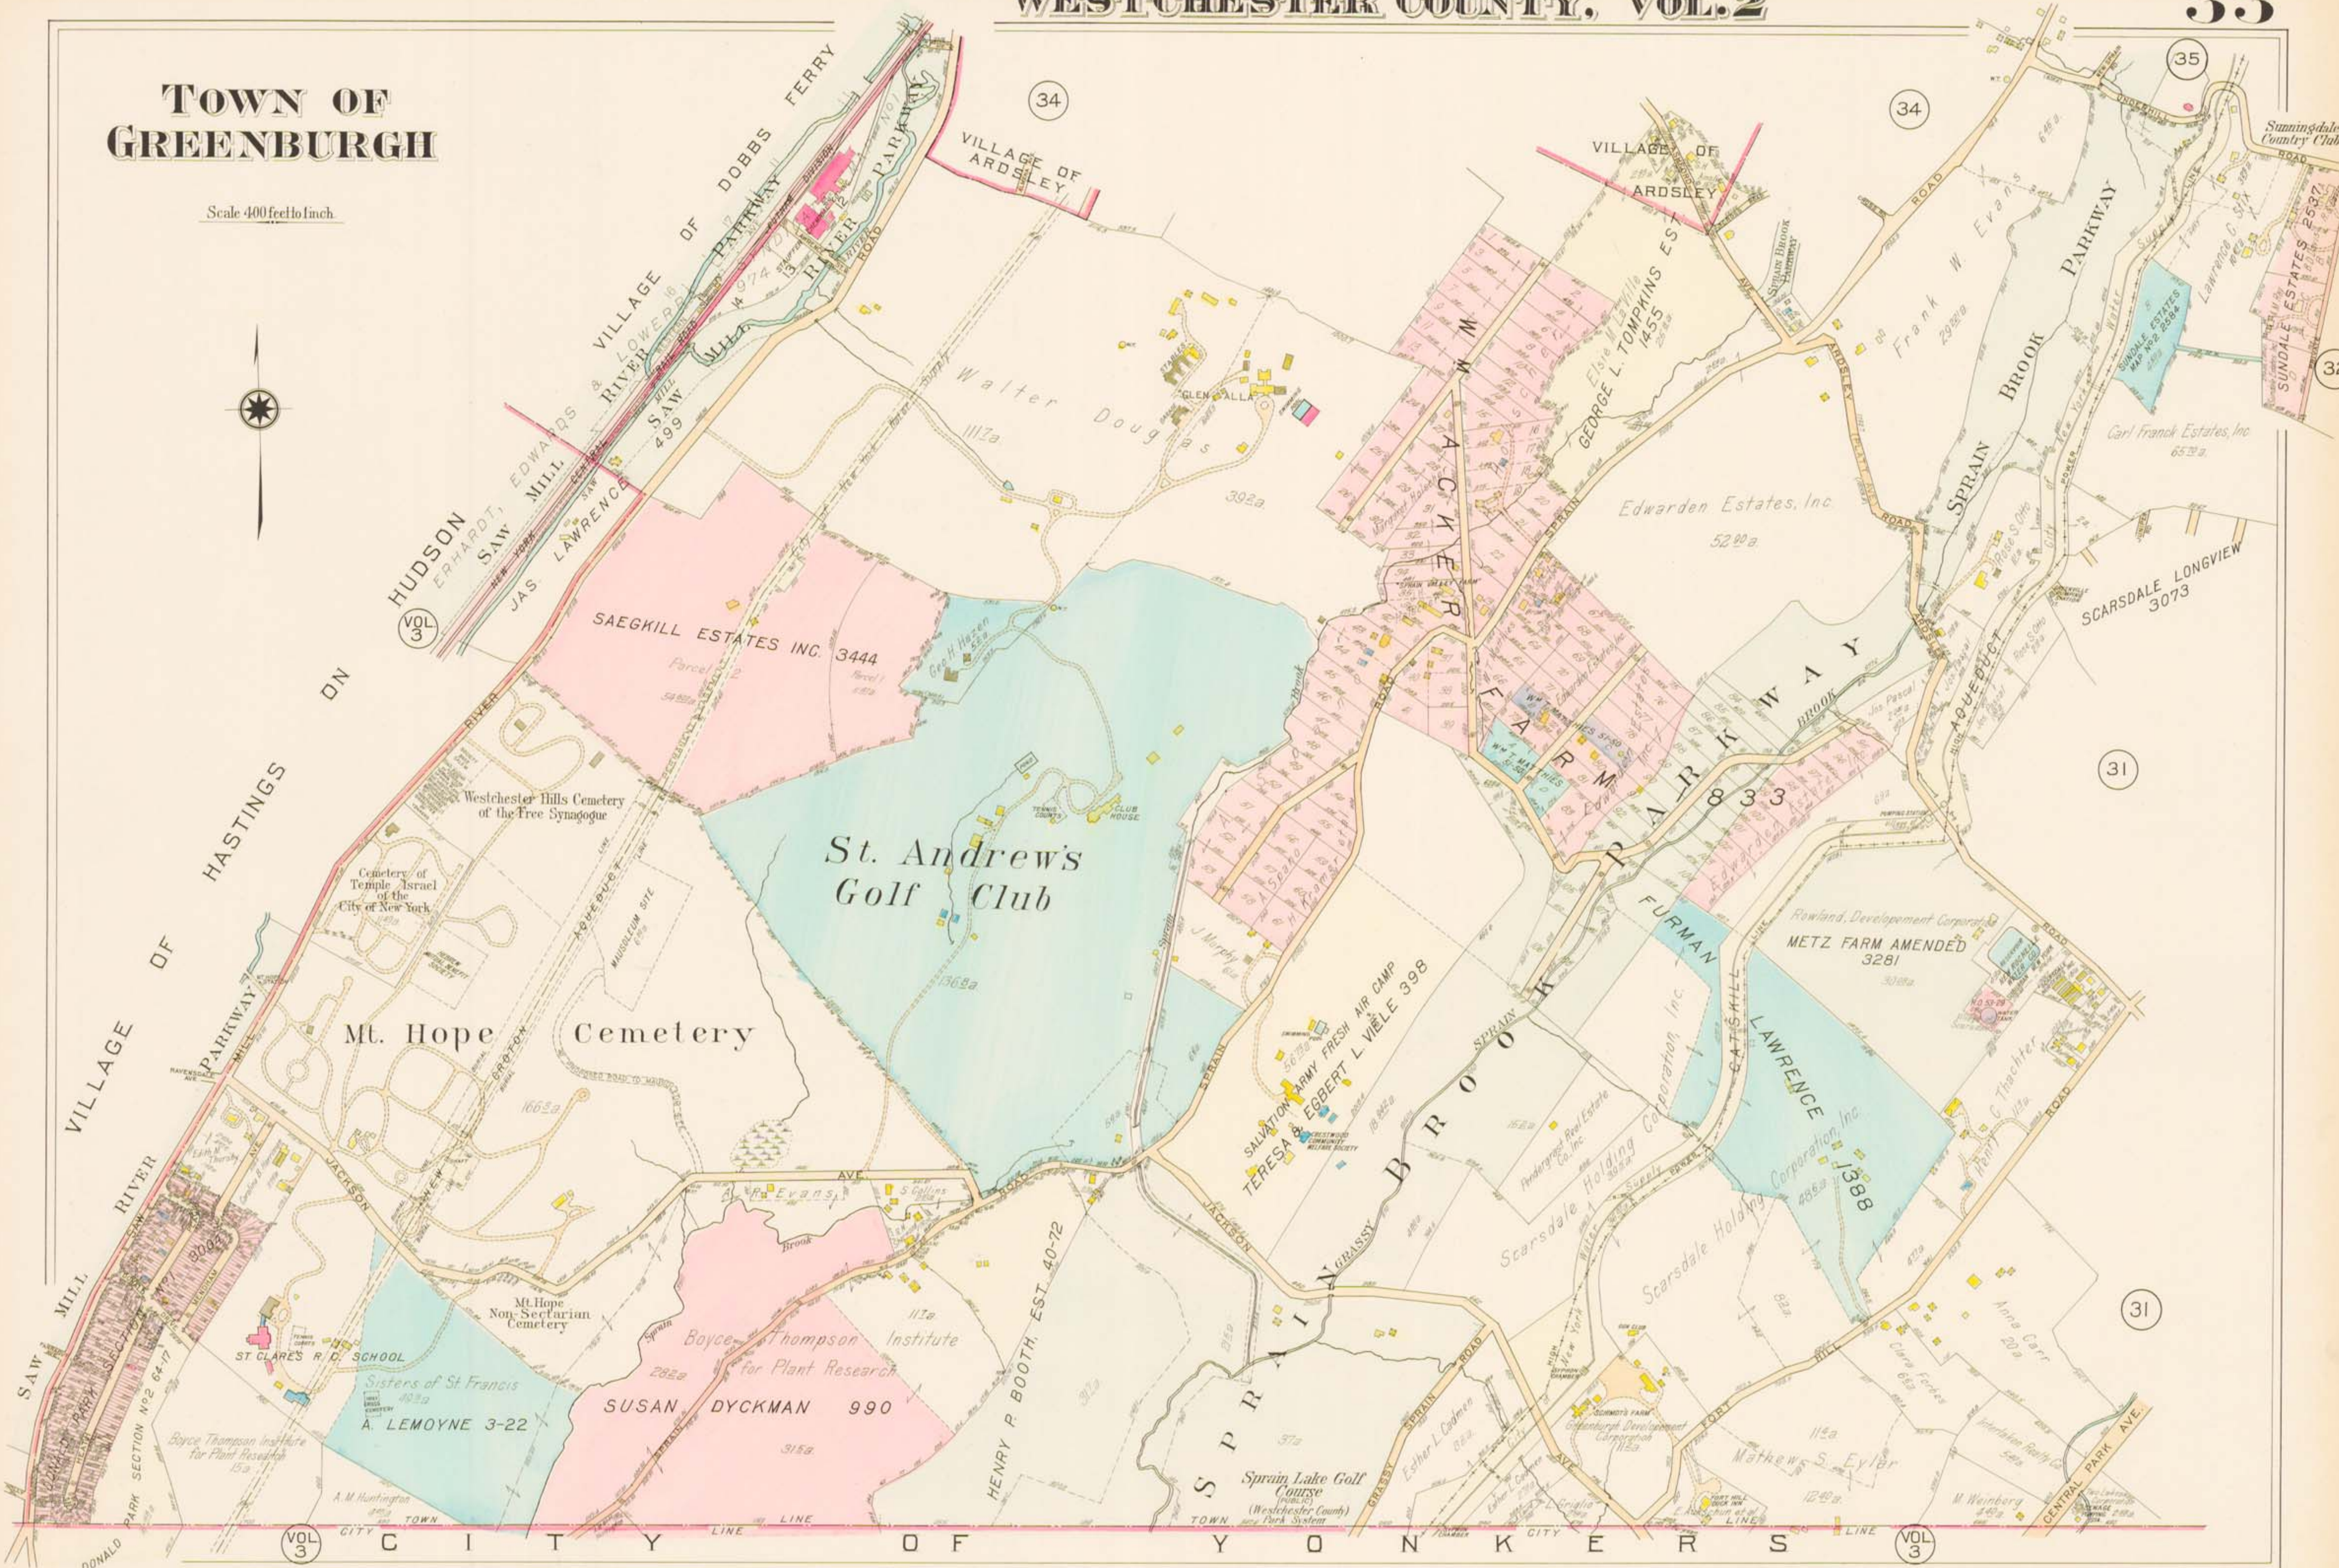

TOWN OF GREENBURGH

Scale 400 feet to inch

VOL 3

CITY TOWN LINE LINE OF YONKERS CITY LINE

VOL 3