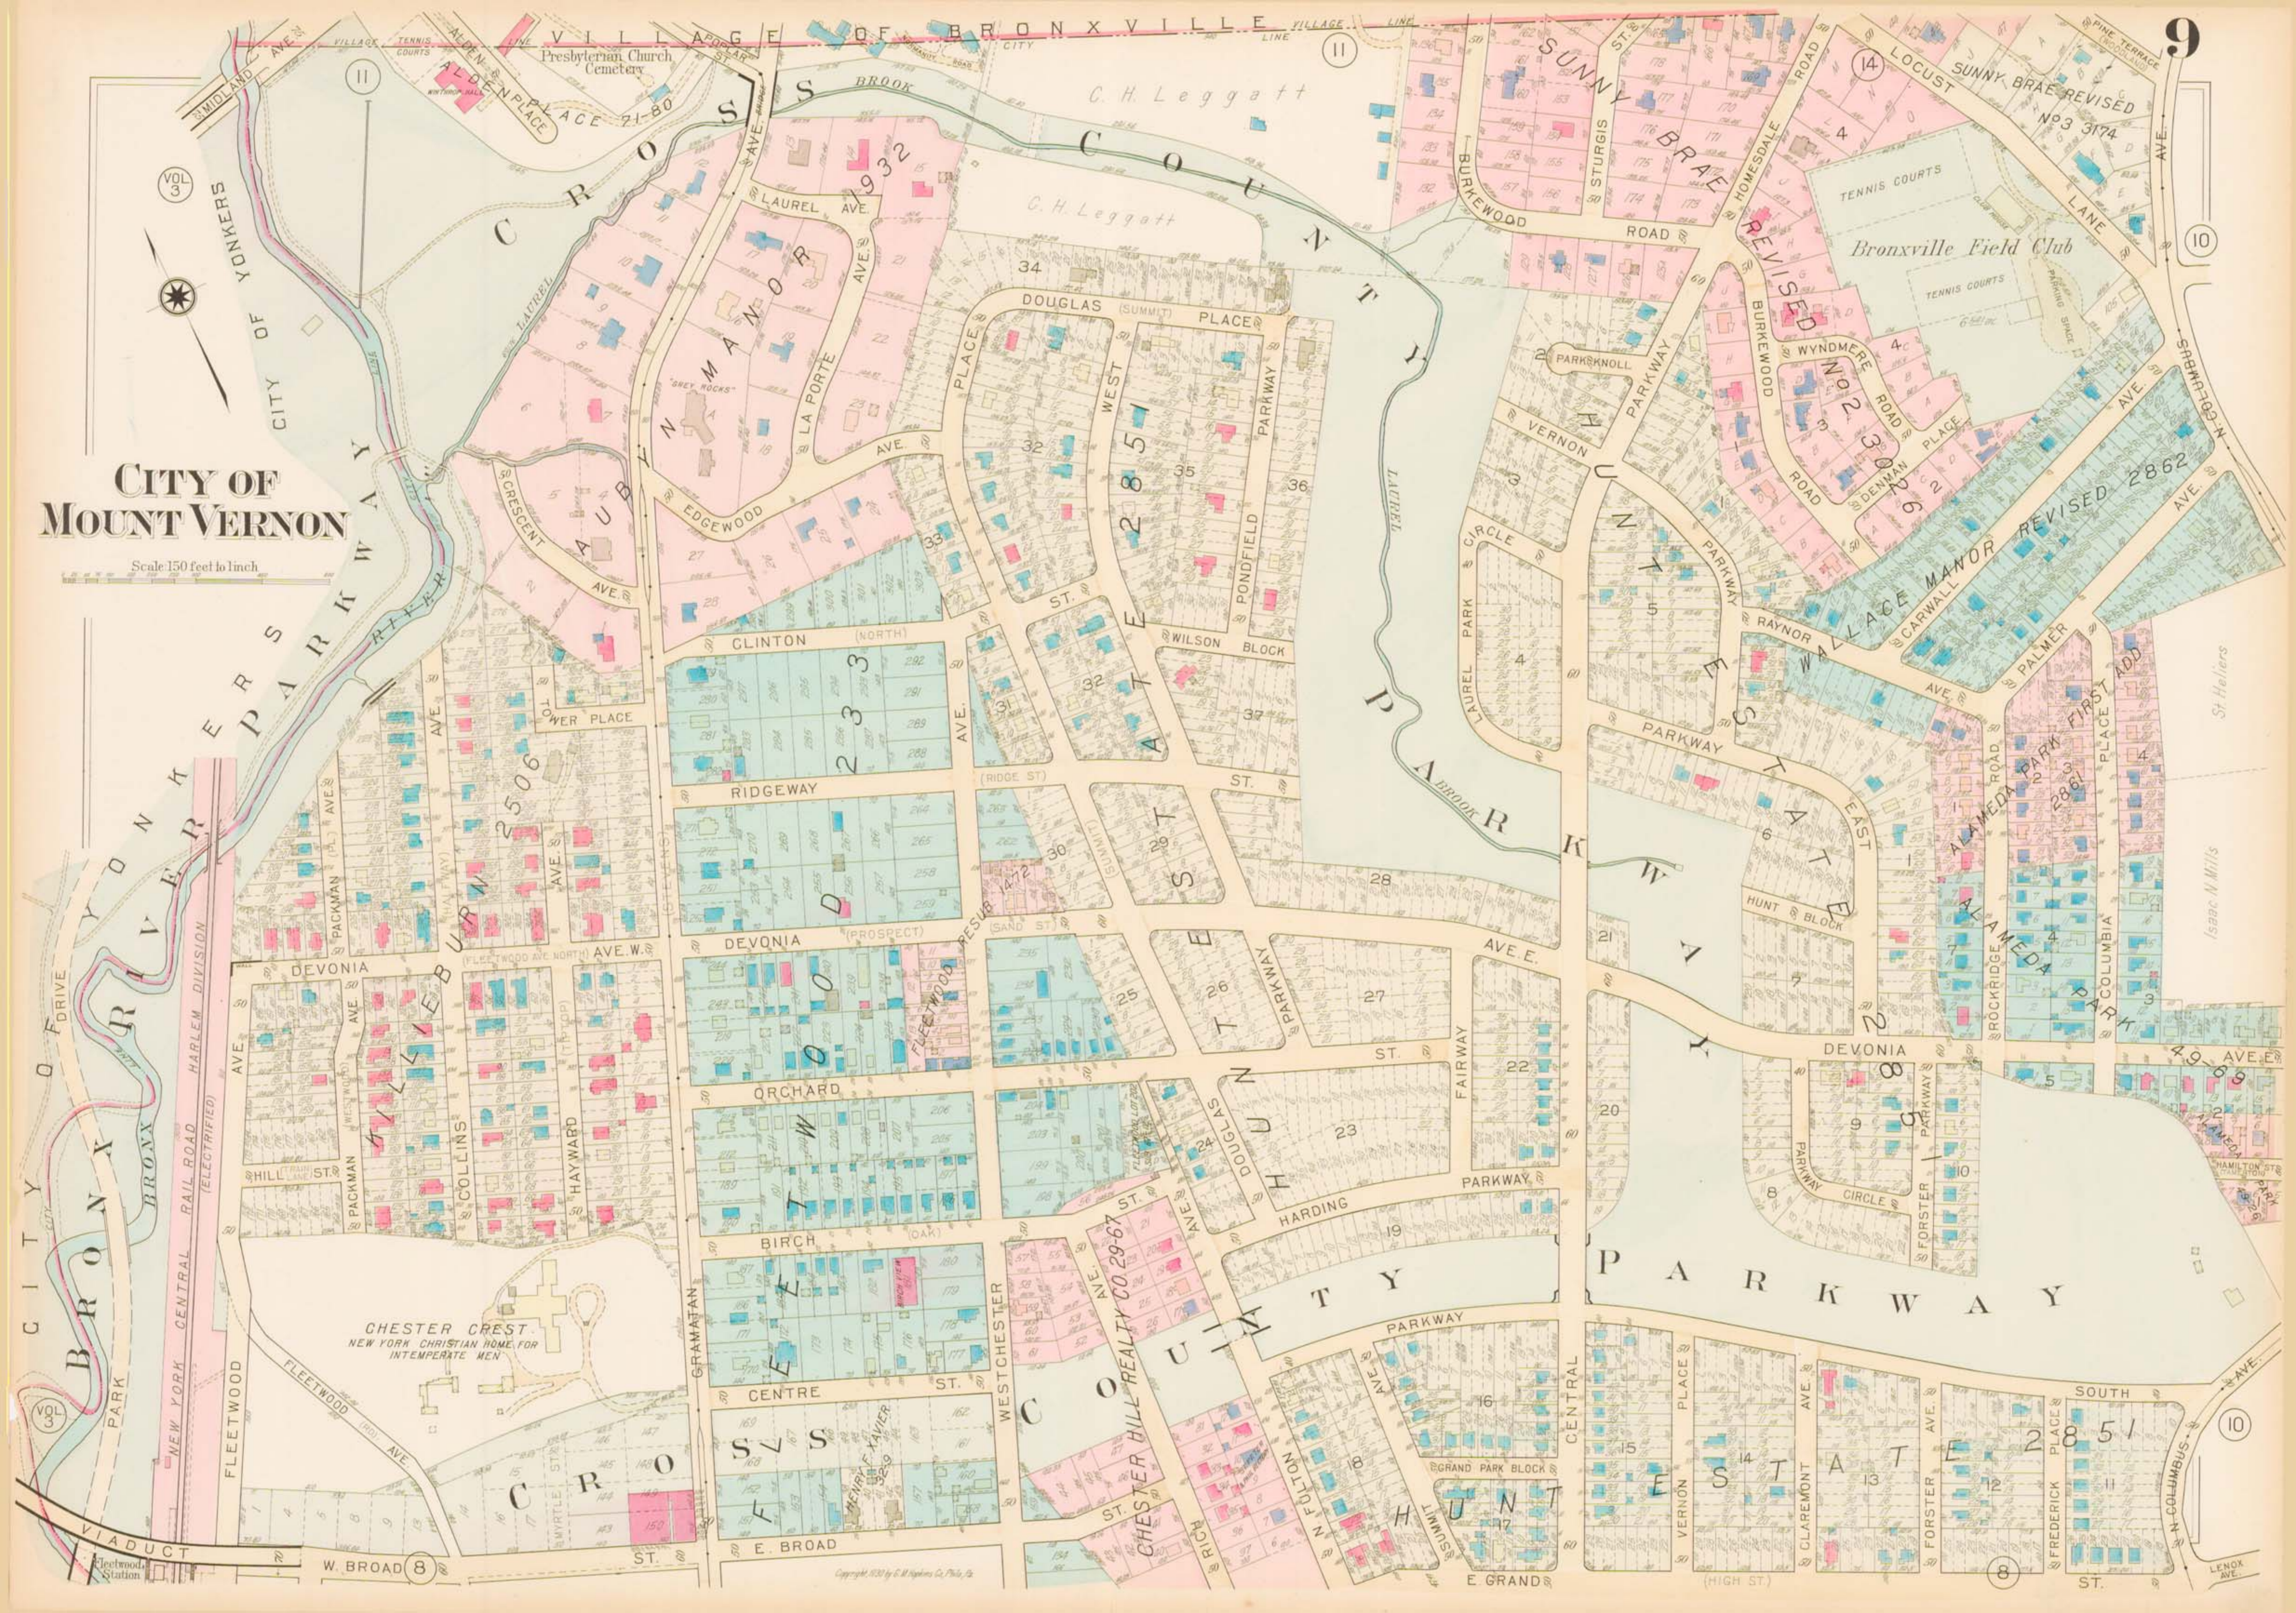

CITY OF MOUNT VERNON

Scale 150 feet to inch

CHESTER CREST
NEW YORK CHRISTIAN HOME FOR
INTEMPERATE MEN