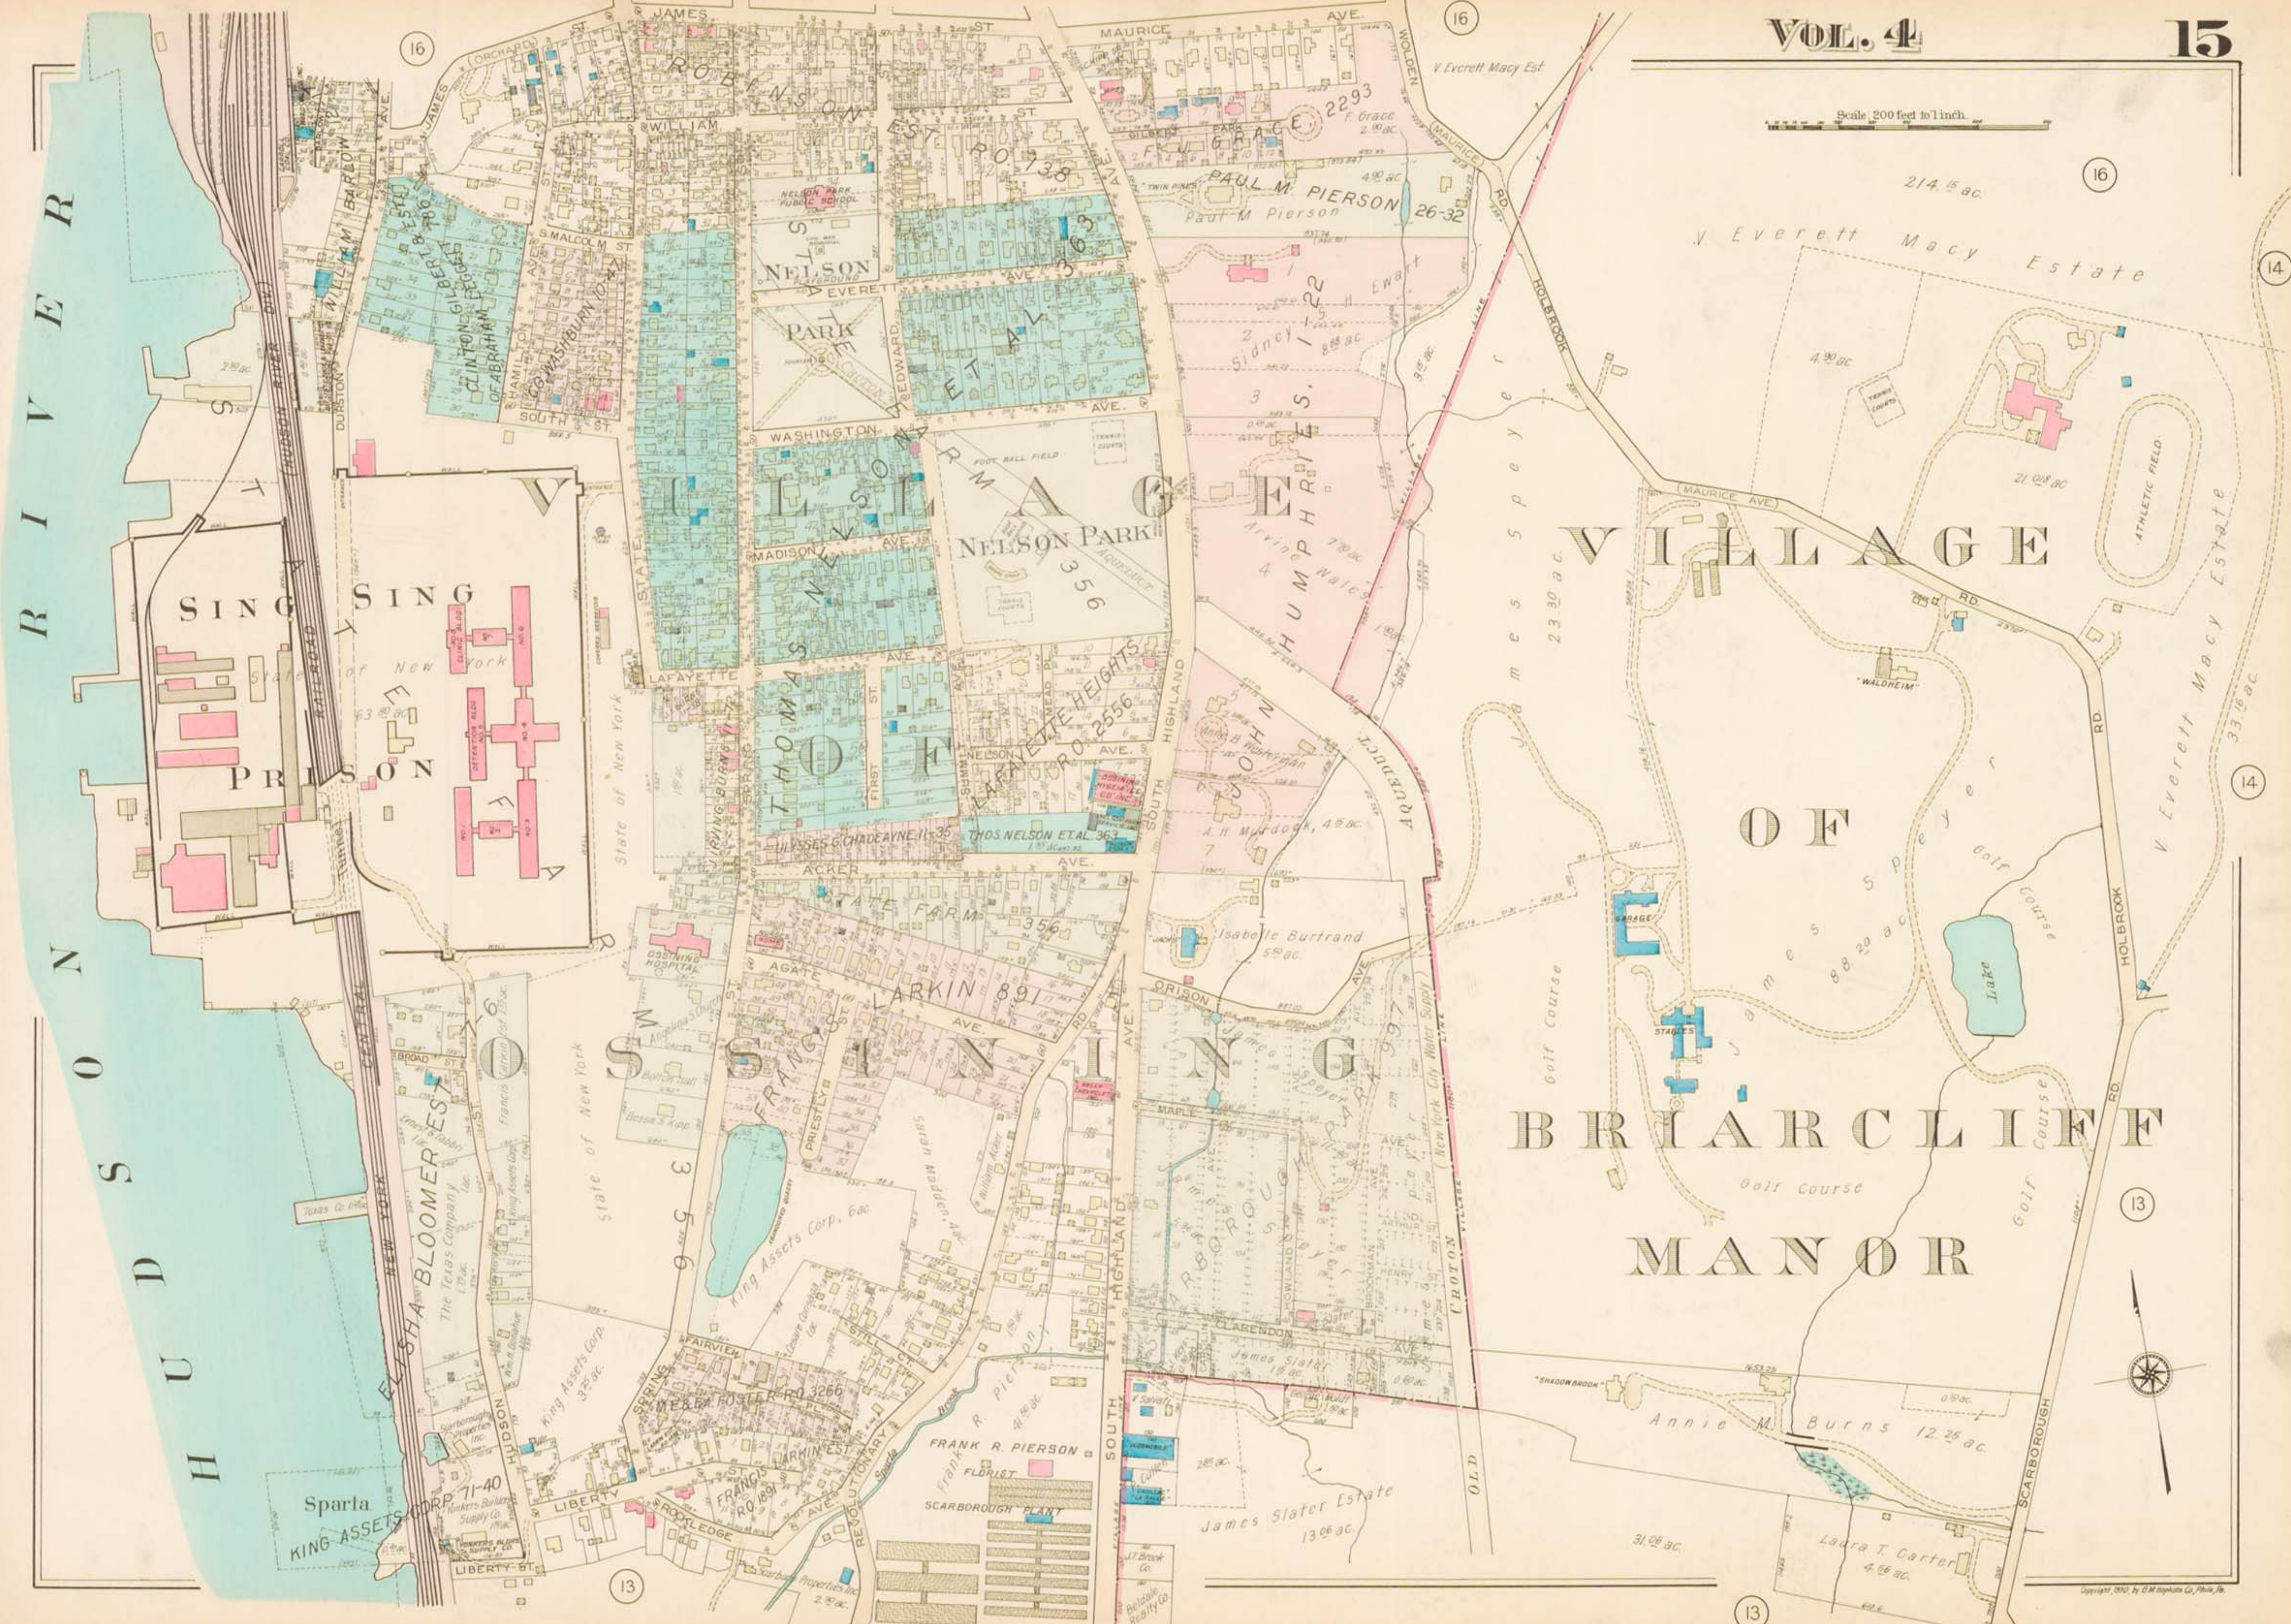

Scale 200 feet to 1 inch.

VILLAGE
OF
BRIARCLIFF
MANOR

HUDSON RIVER