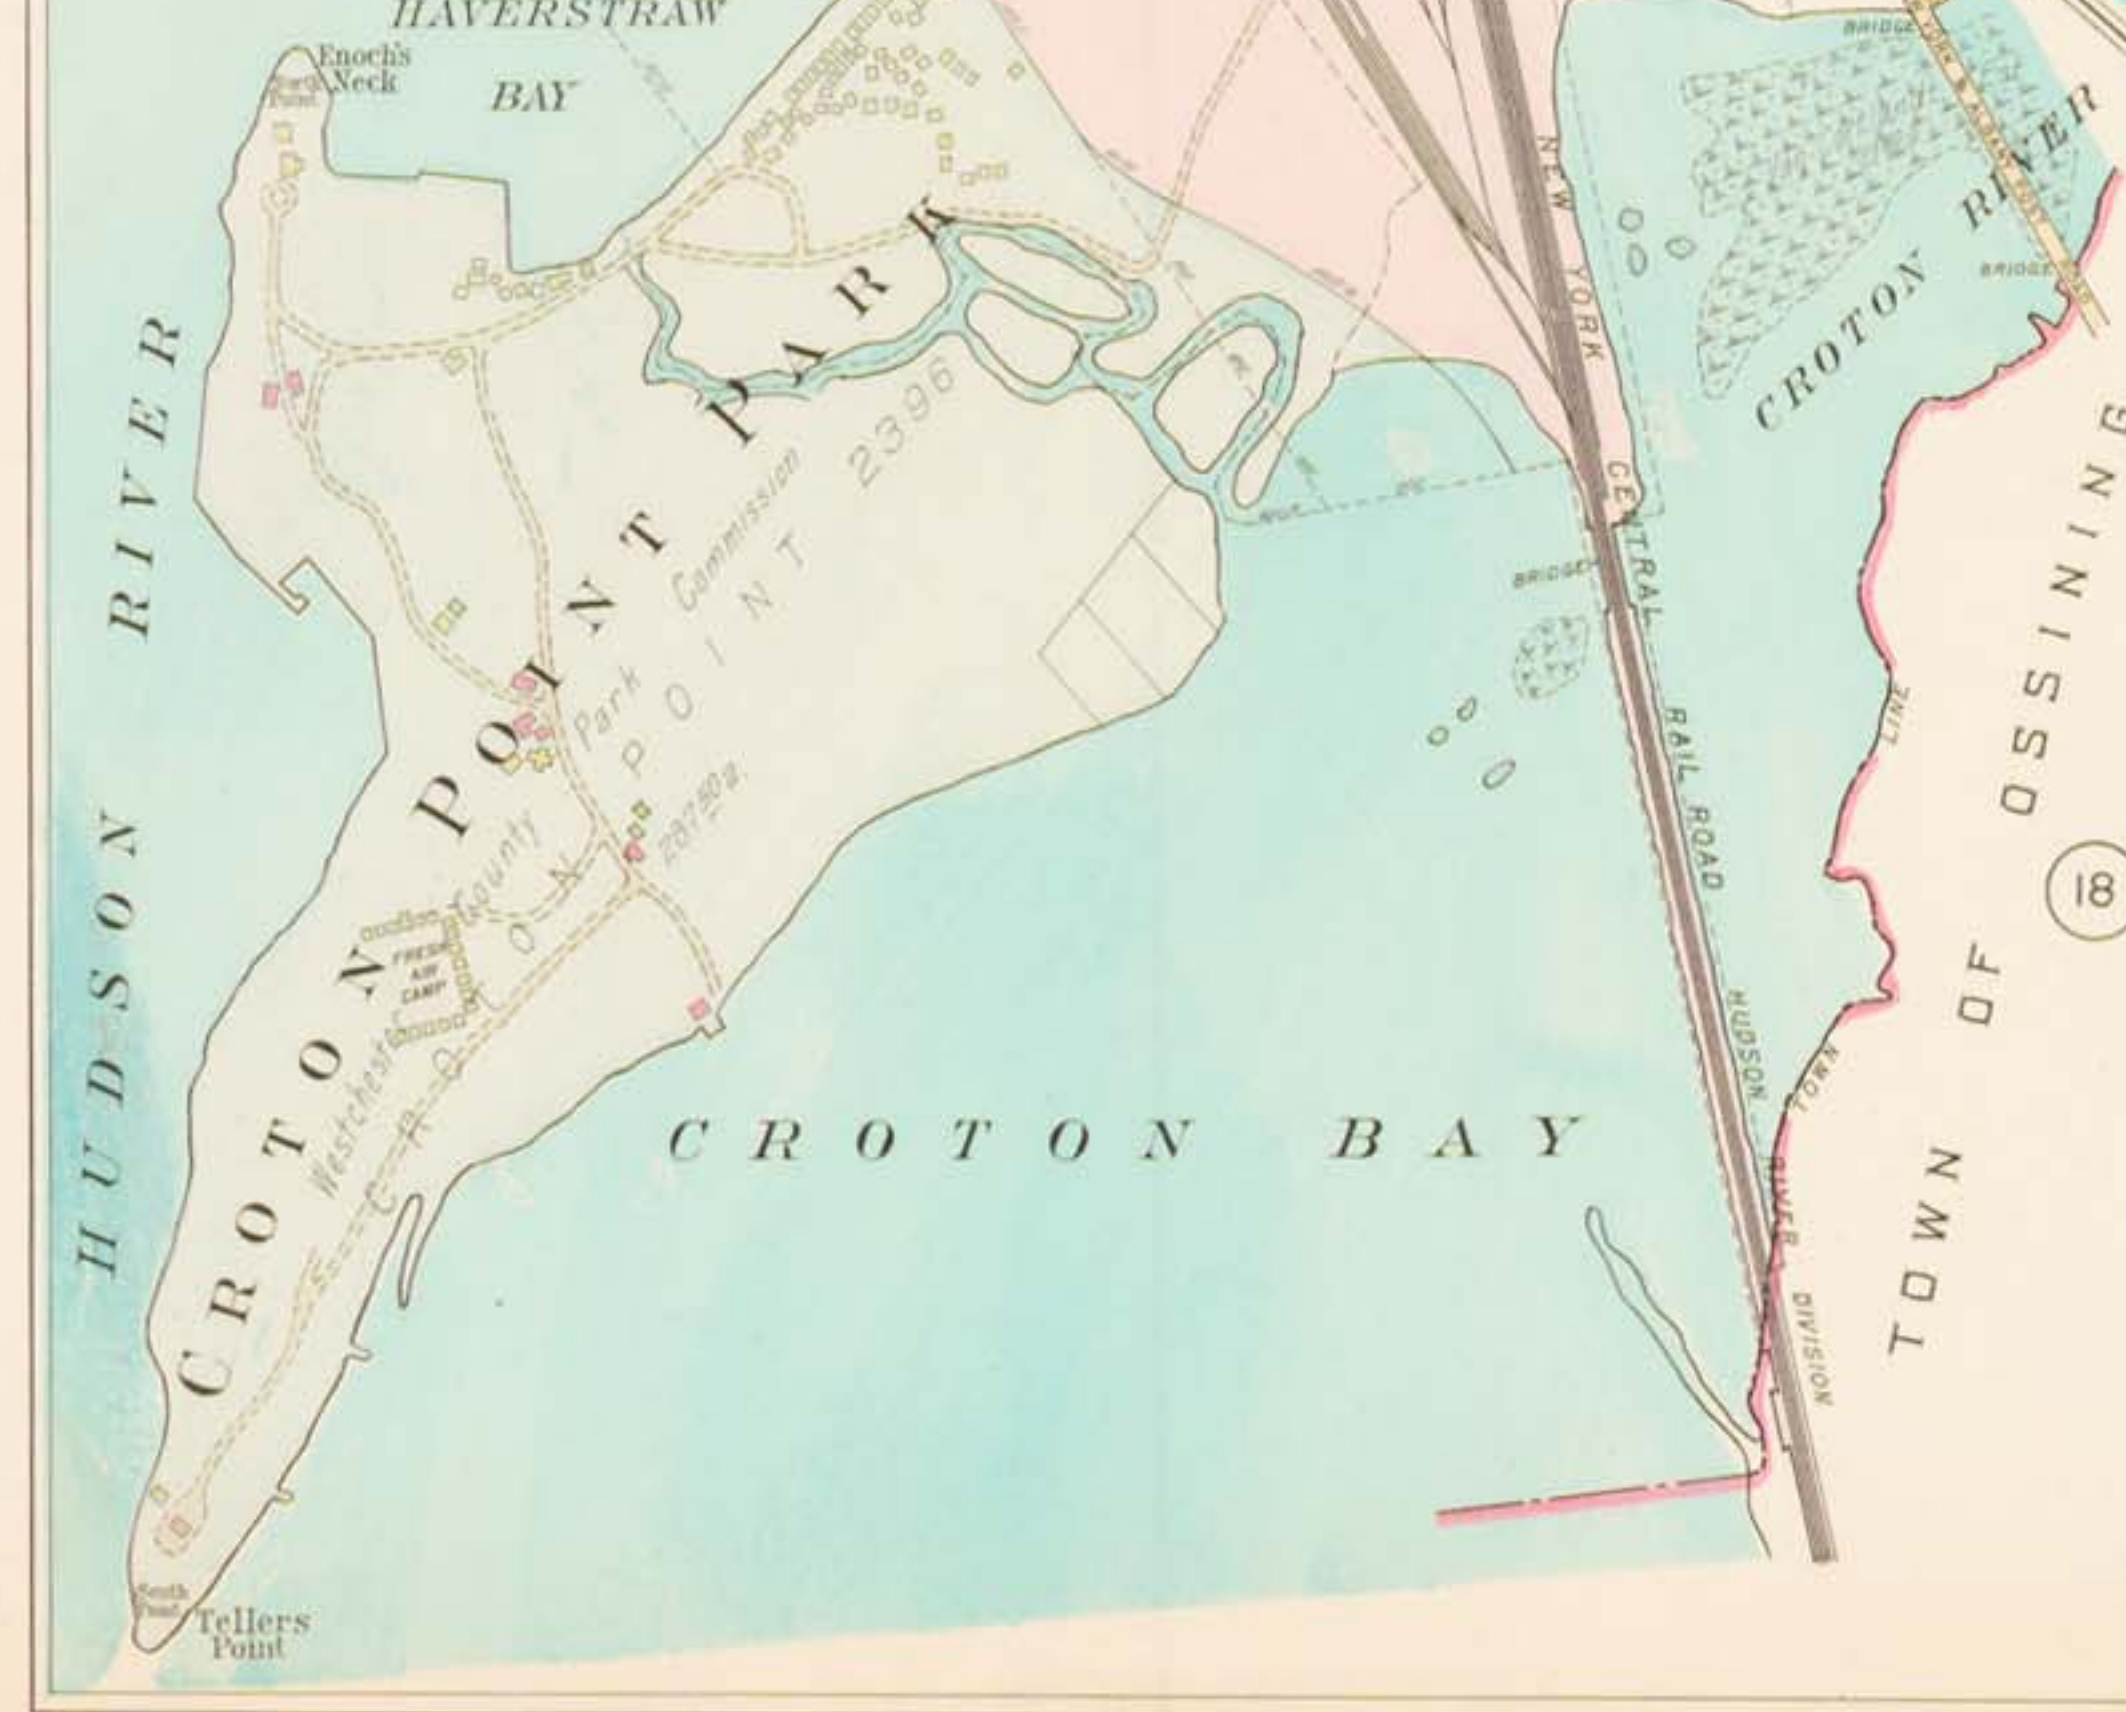

TOWN OF CORTLANDT

Scale: 800 feet to inch

Sub-Plan No 1

Scale: 800 feet to inch

See Large Scale Page No 19

CROTON ON HUDSON

See Large Scale page No 19

Sub-Plan No 2

Scale: 400 feet to inch

See Sub Plan No 1

TOWN OF CORTLANDT

TOWN OF OSSINING

TOWN OF NEW CASTLE