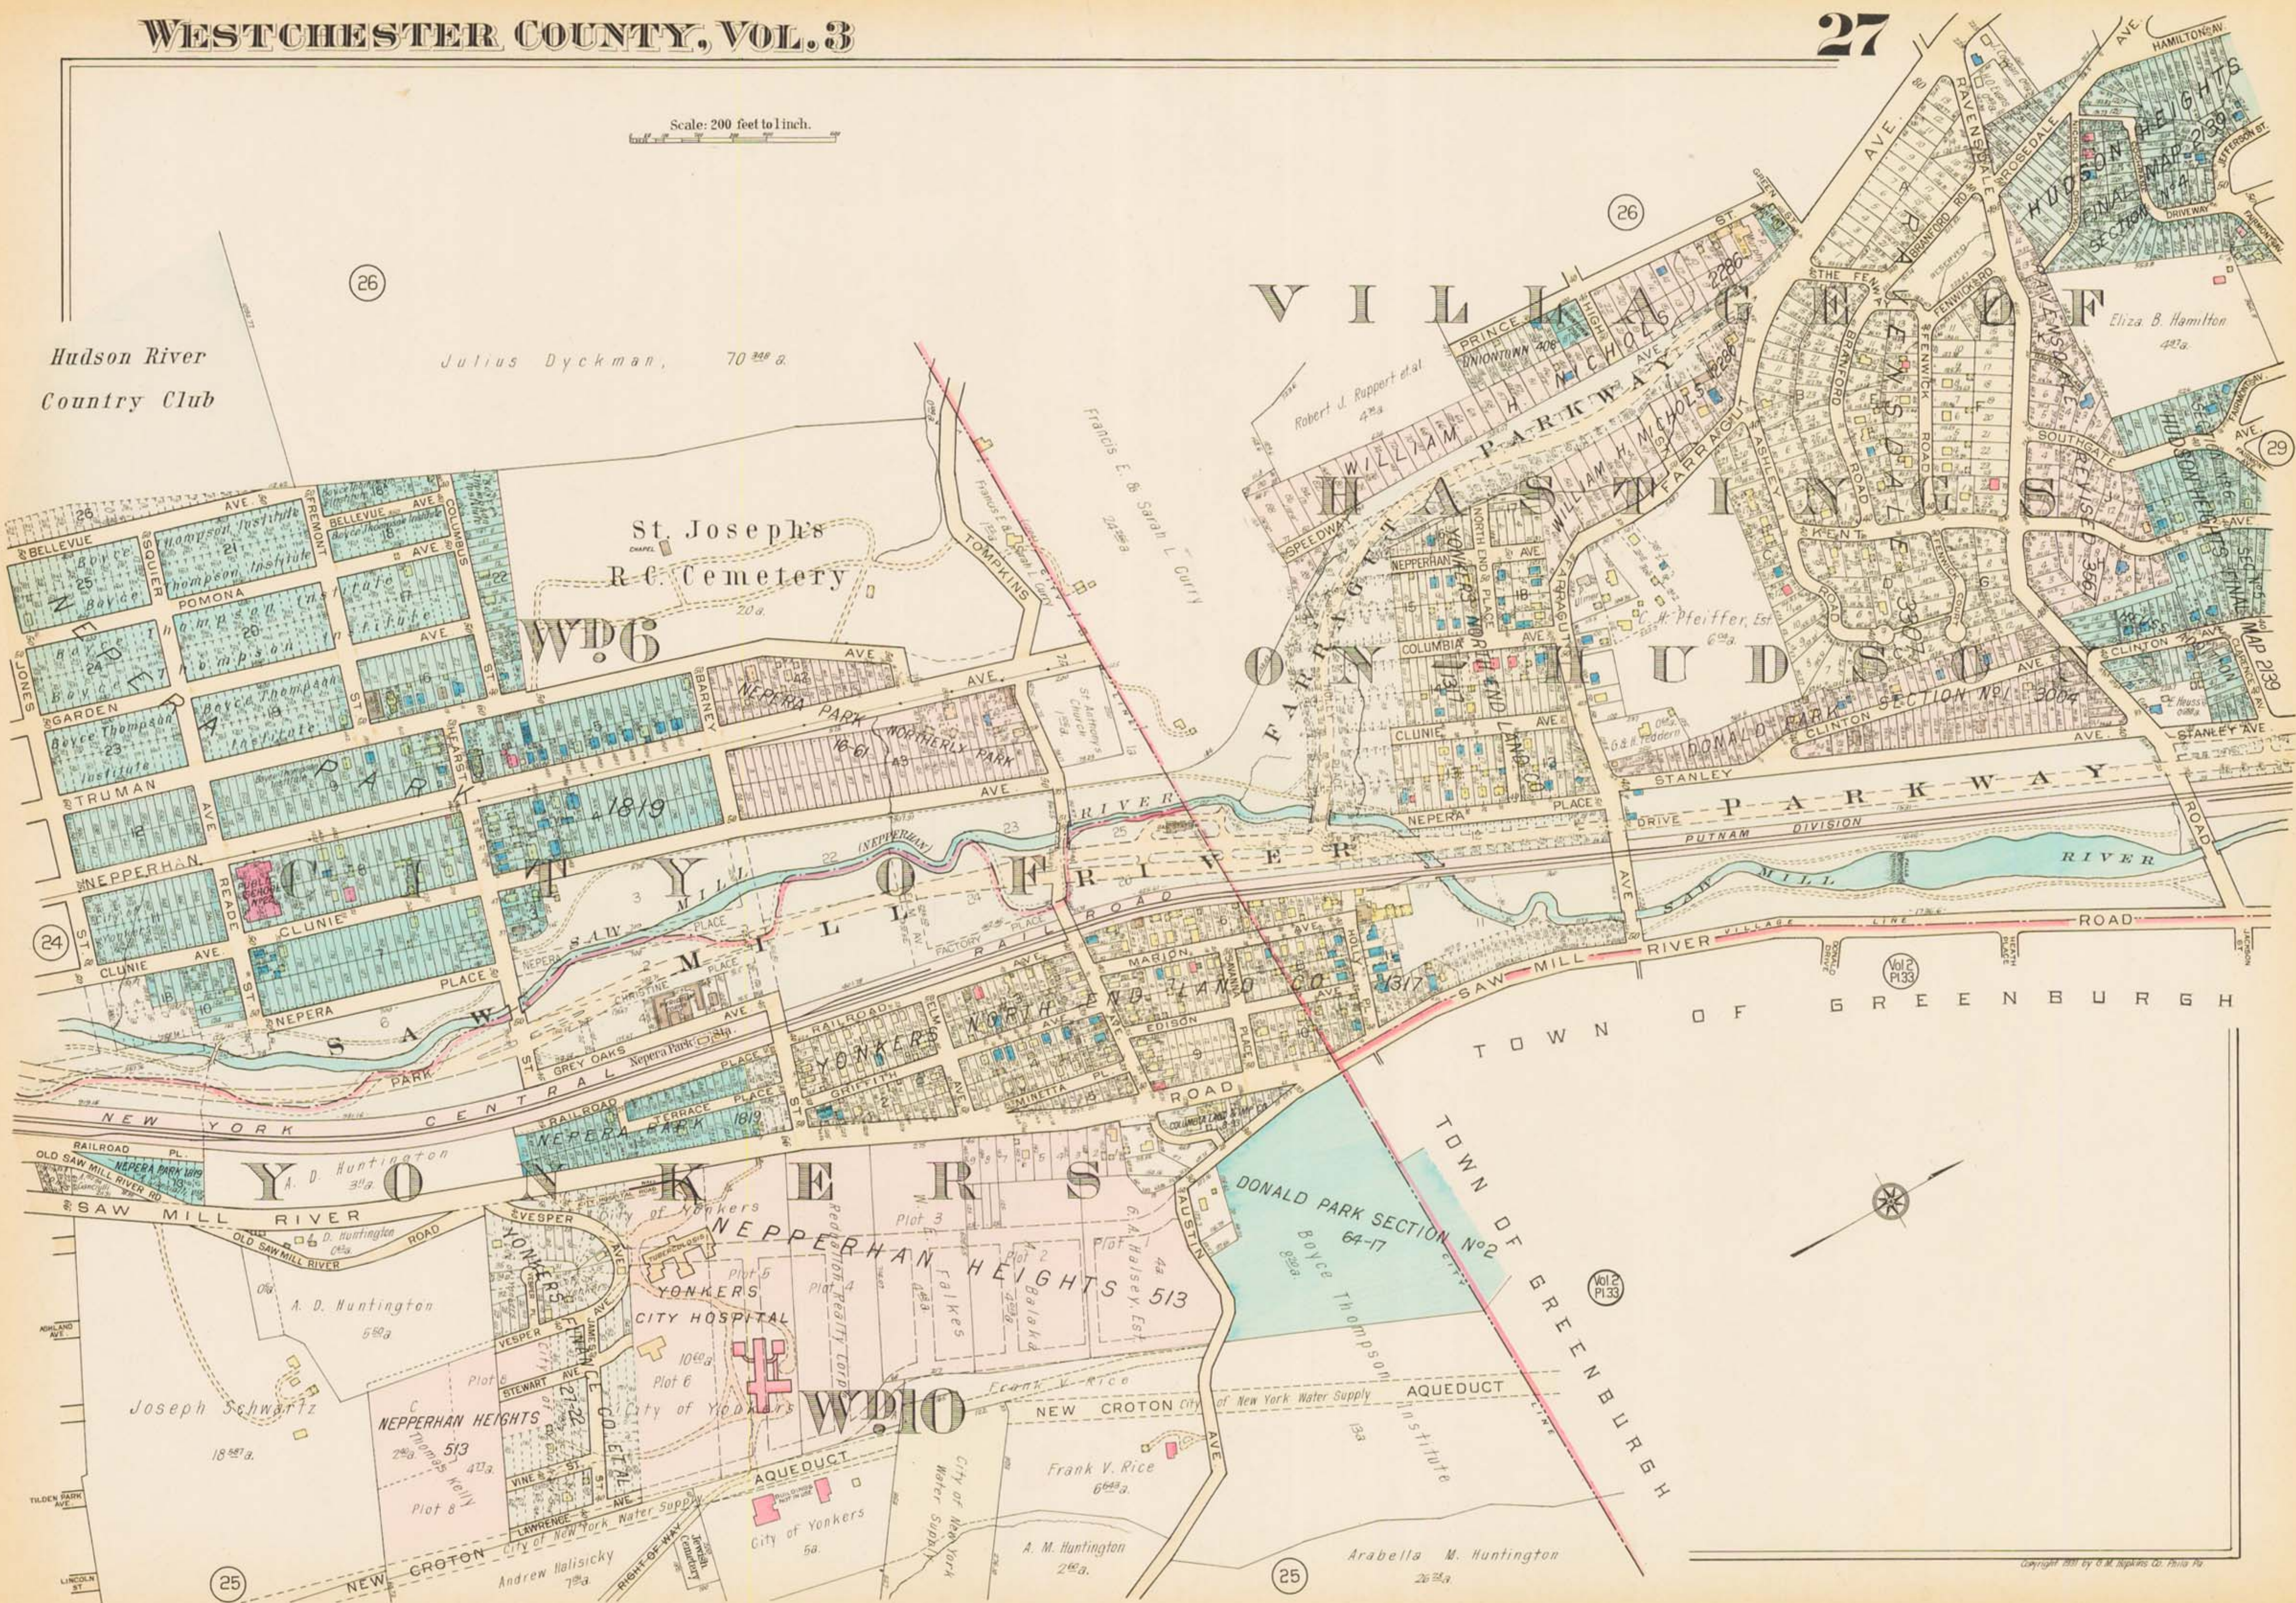

Scale: 200 feet to 1 inch.

Hudson River  
Country Club

Julius Dyckman, 70 3/4 a.

26

26

24

25

25