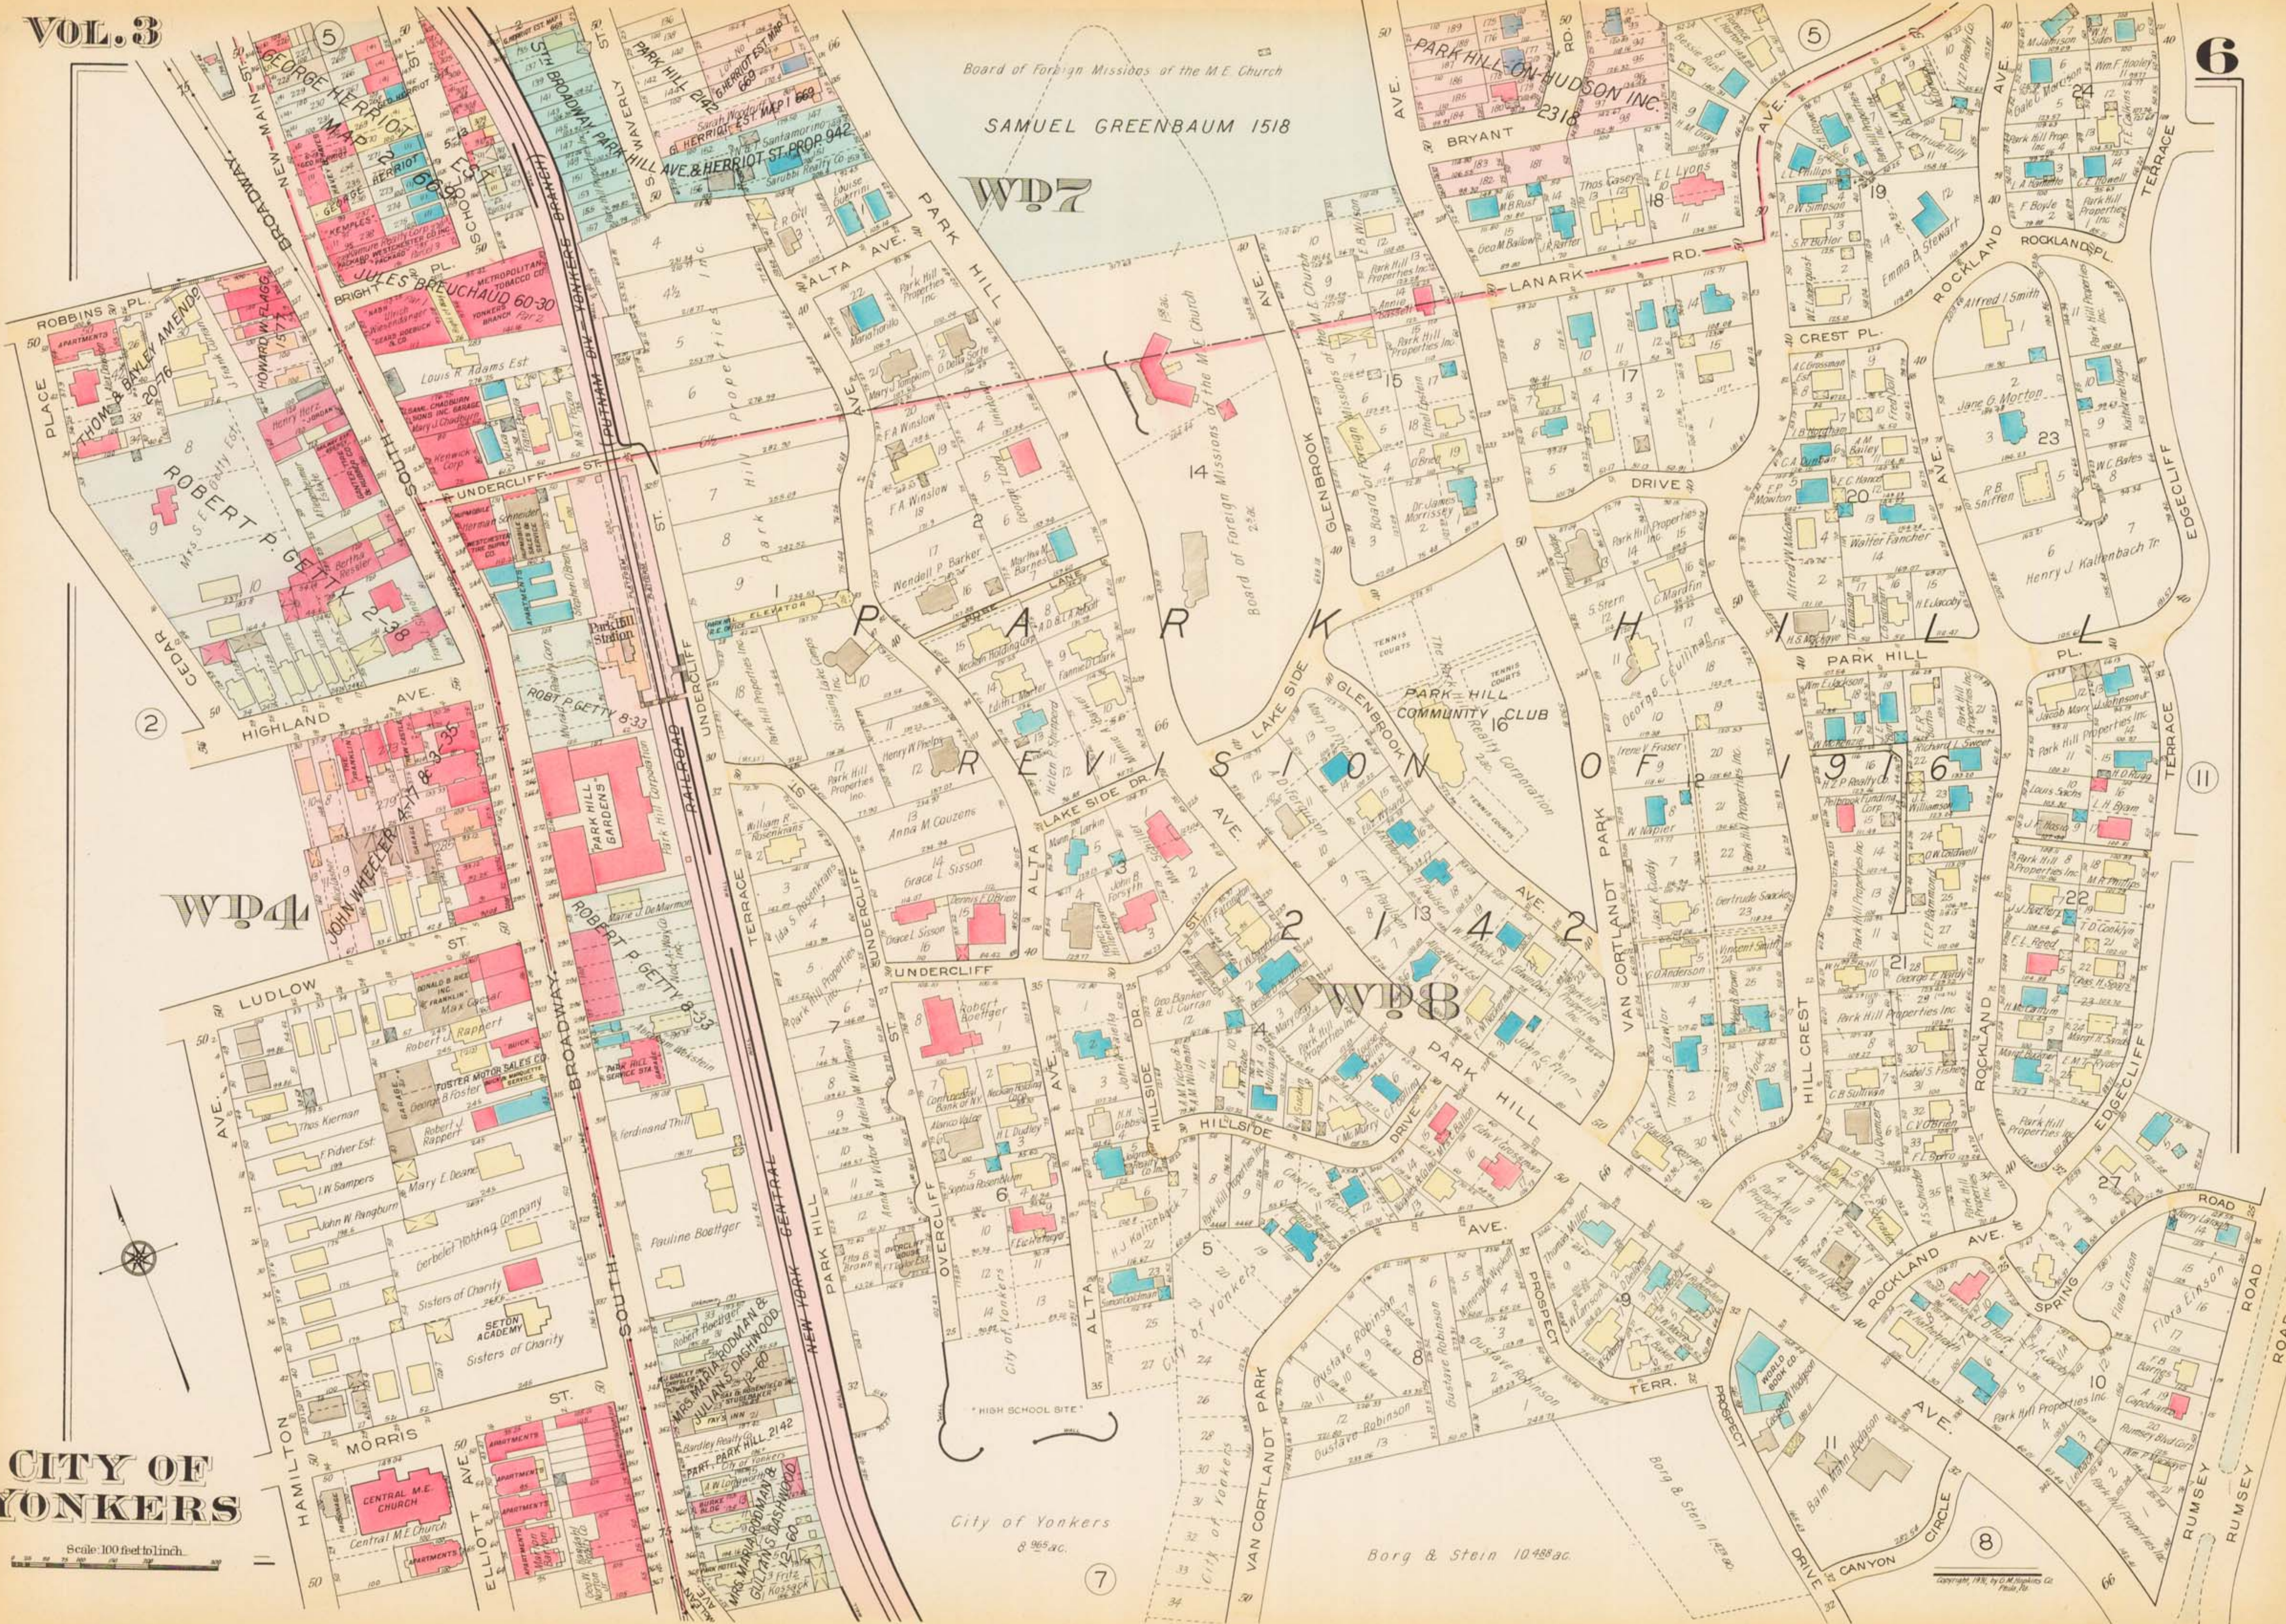

Board of Foreign Missions of the M.E. Church

SAMUEL GREENBAUM 1518

WD 7

City of Yonkers

8.965 ac.

Borg & Stein 10.488 ac.

CITY OF YONKERS

Scale: 100 feet to an inch