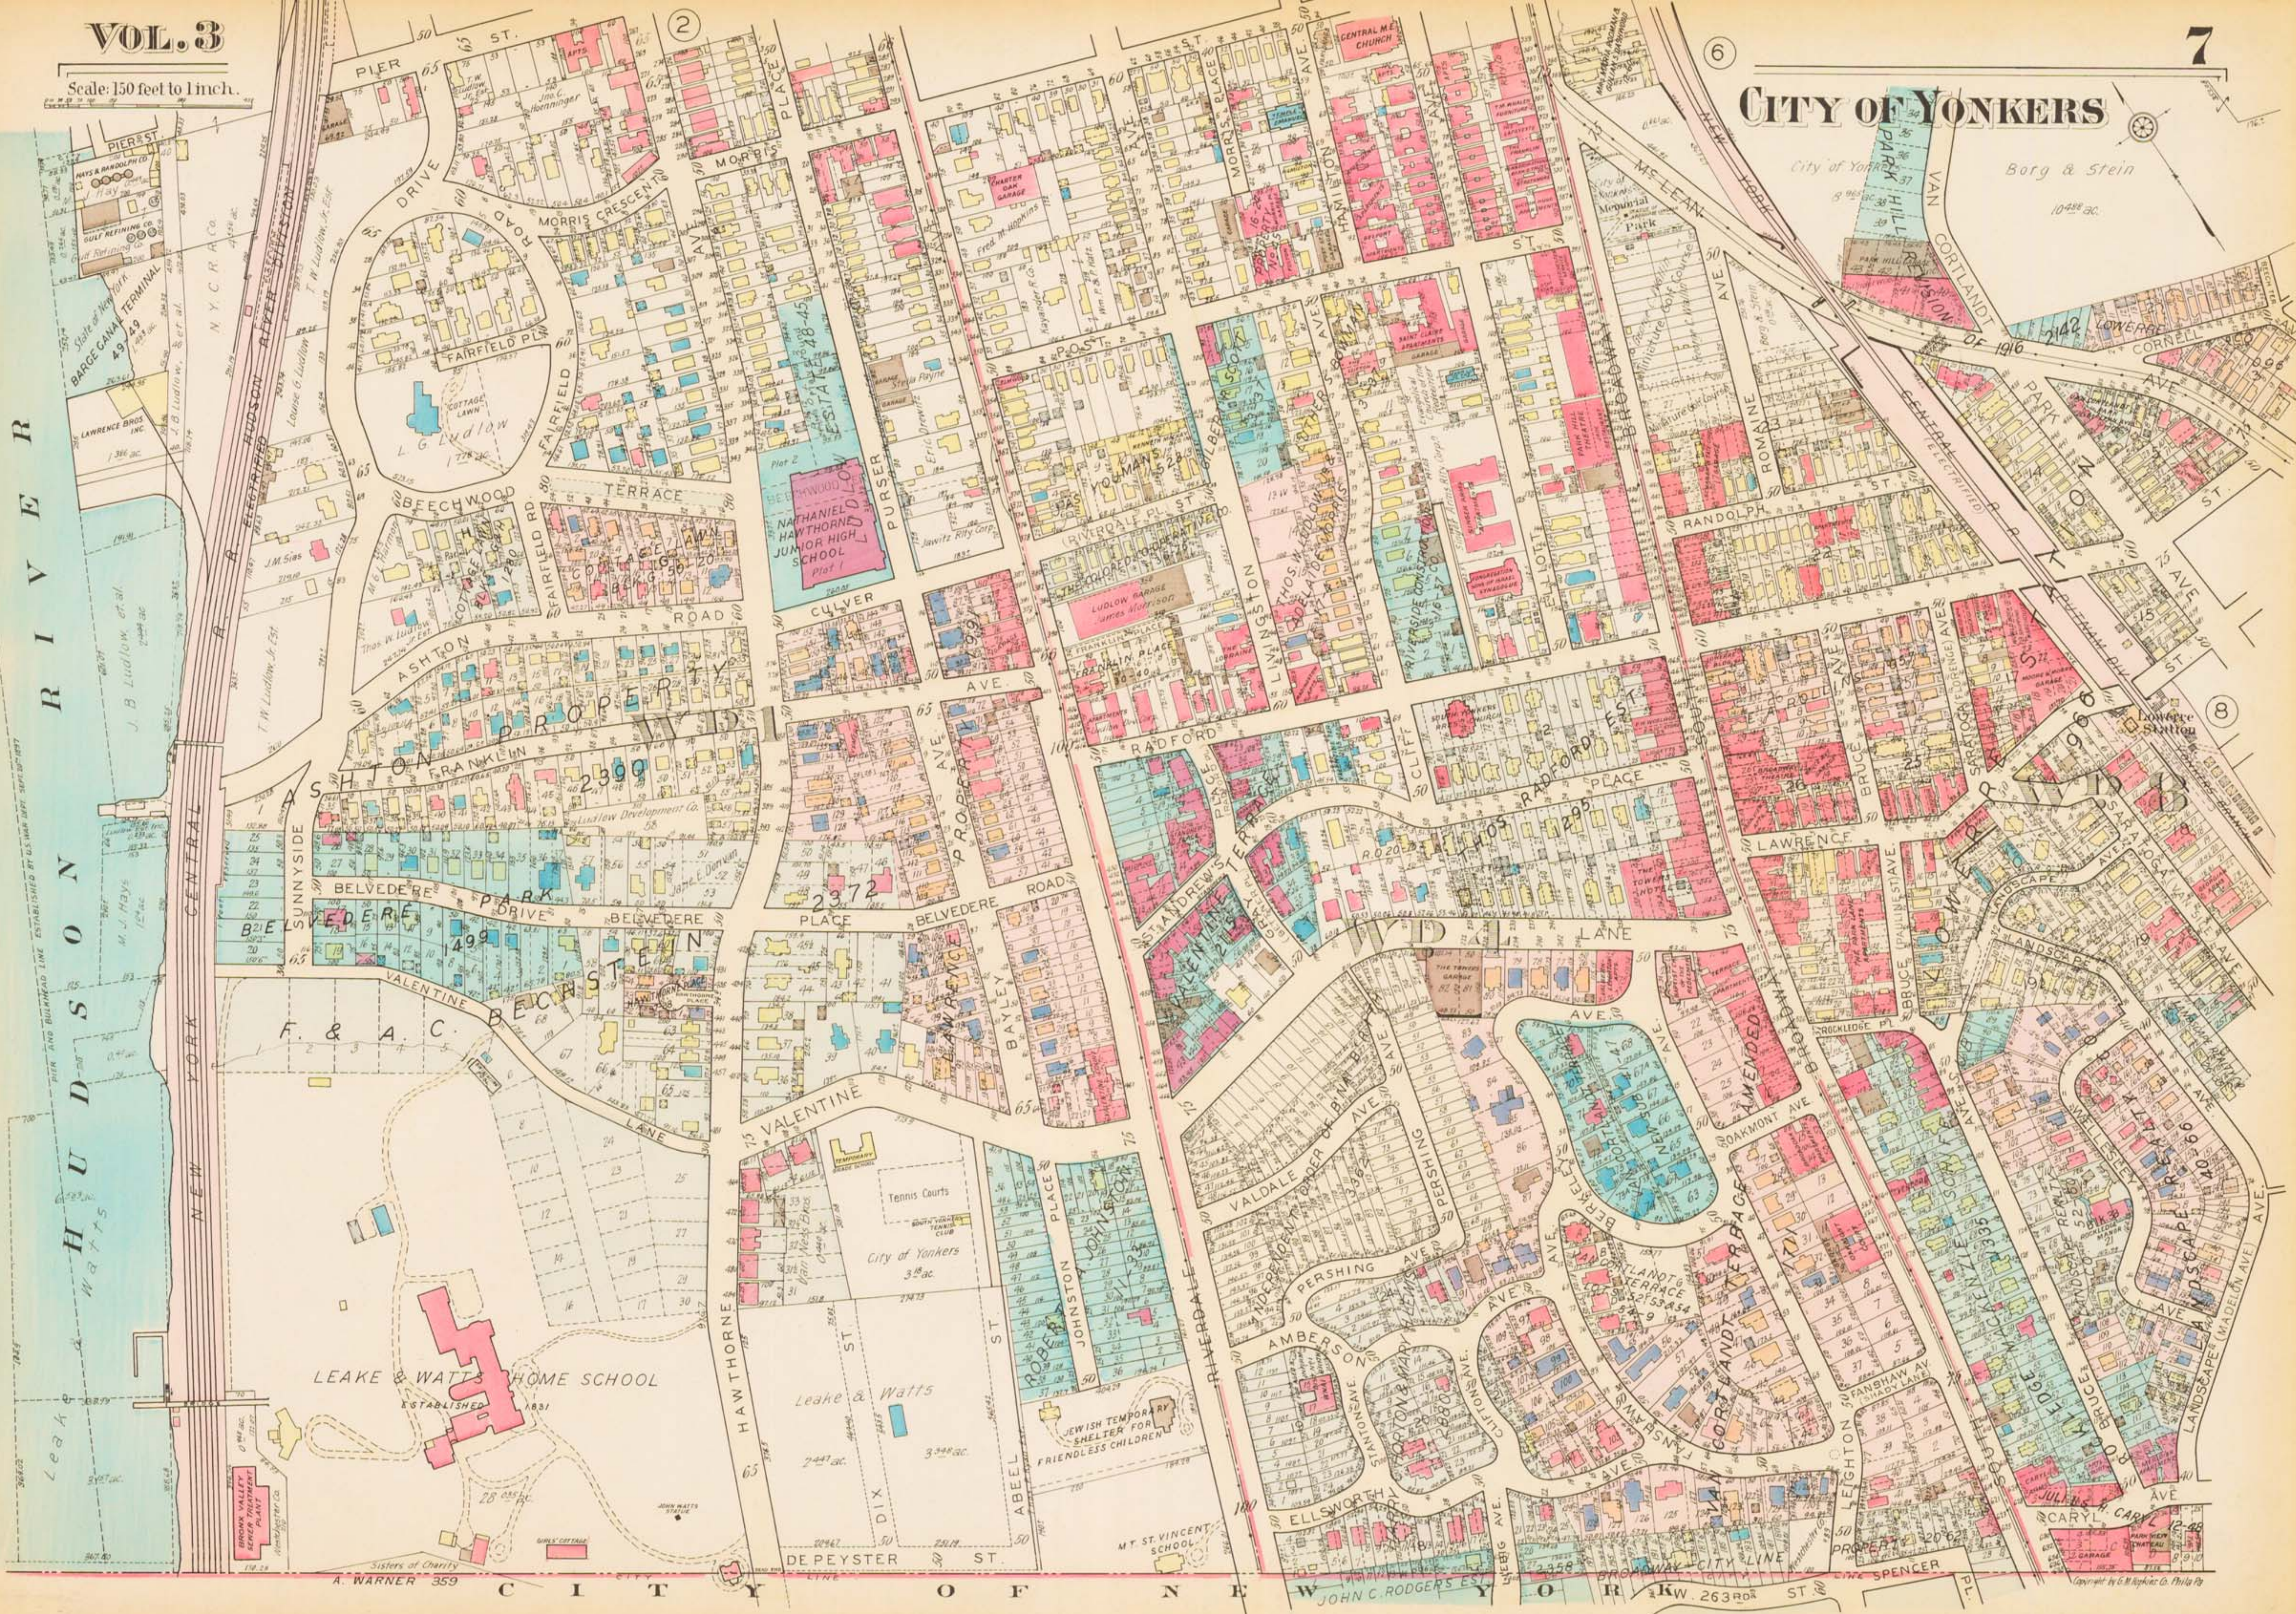

R I V E R
H U D S O N

NEW YORK CENTRAL
LEAKE & WATTS

LEAKE & WATTS HOME SCHOOL
ESTABLISHED 1831

Leake & Watts
2447 ac. 3348 ac.

JEWISH TEMPORARY
SHELTER FOR
FRIENDLESS CHILDREN

Sisters of Charity
A. WARNER 359