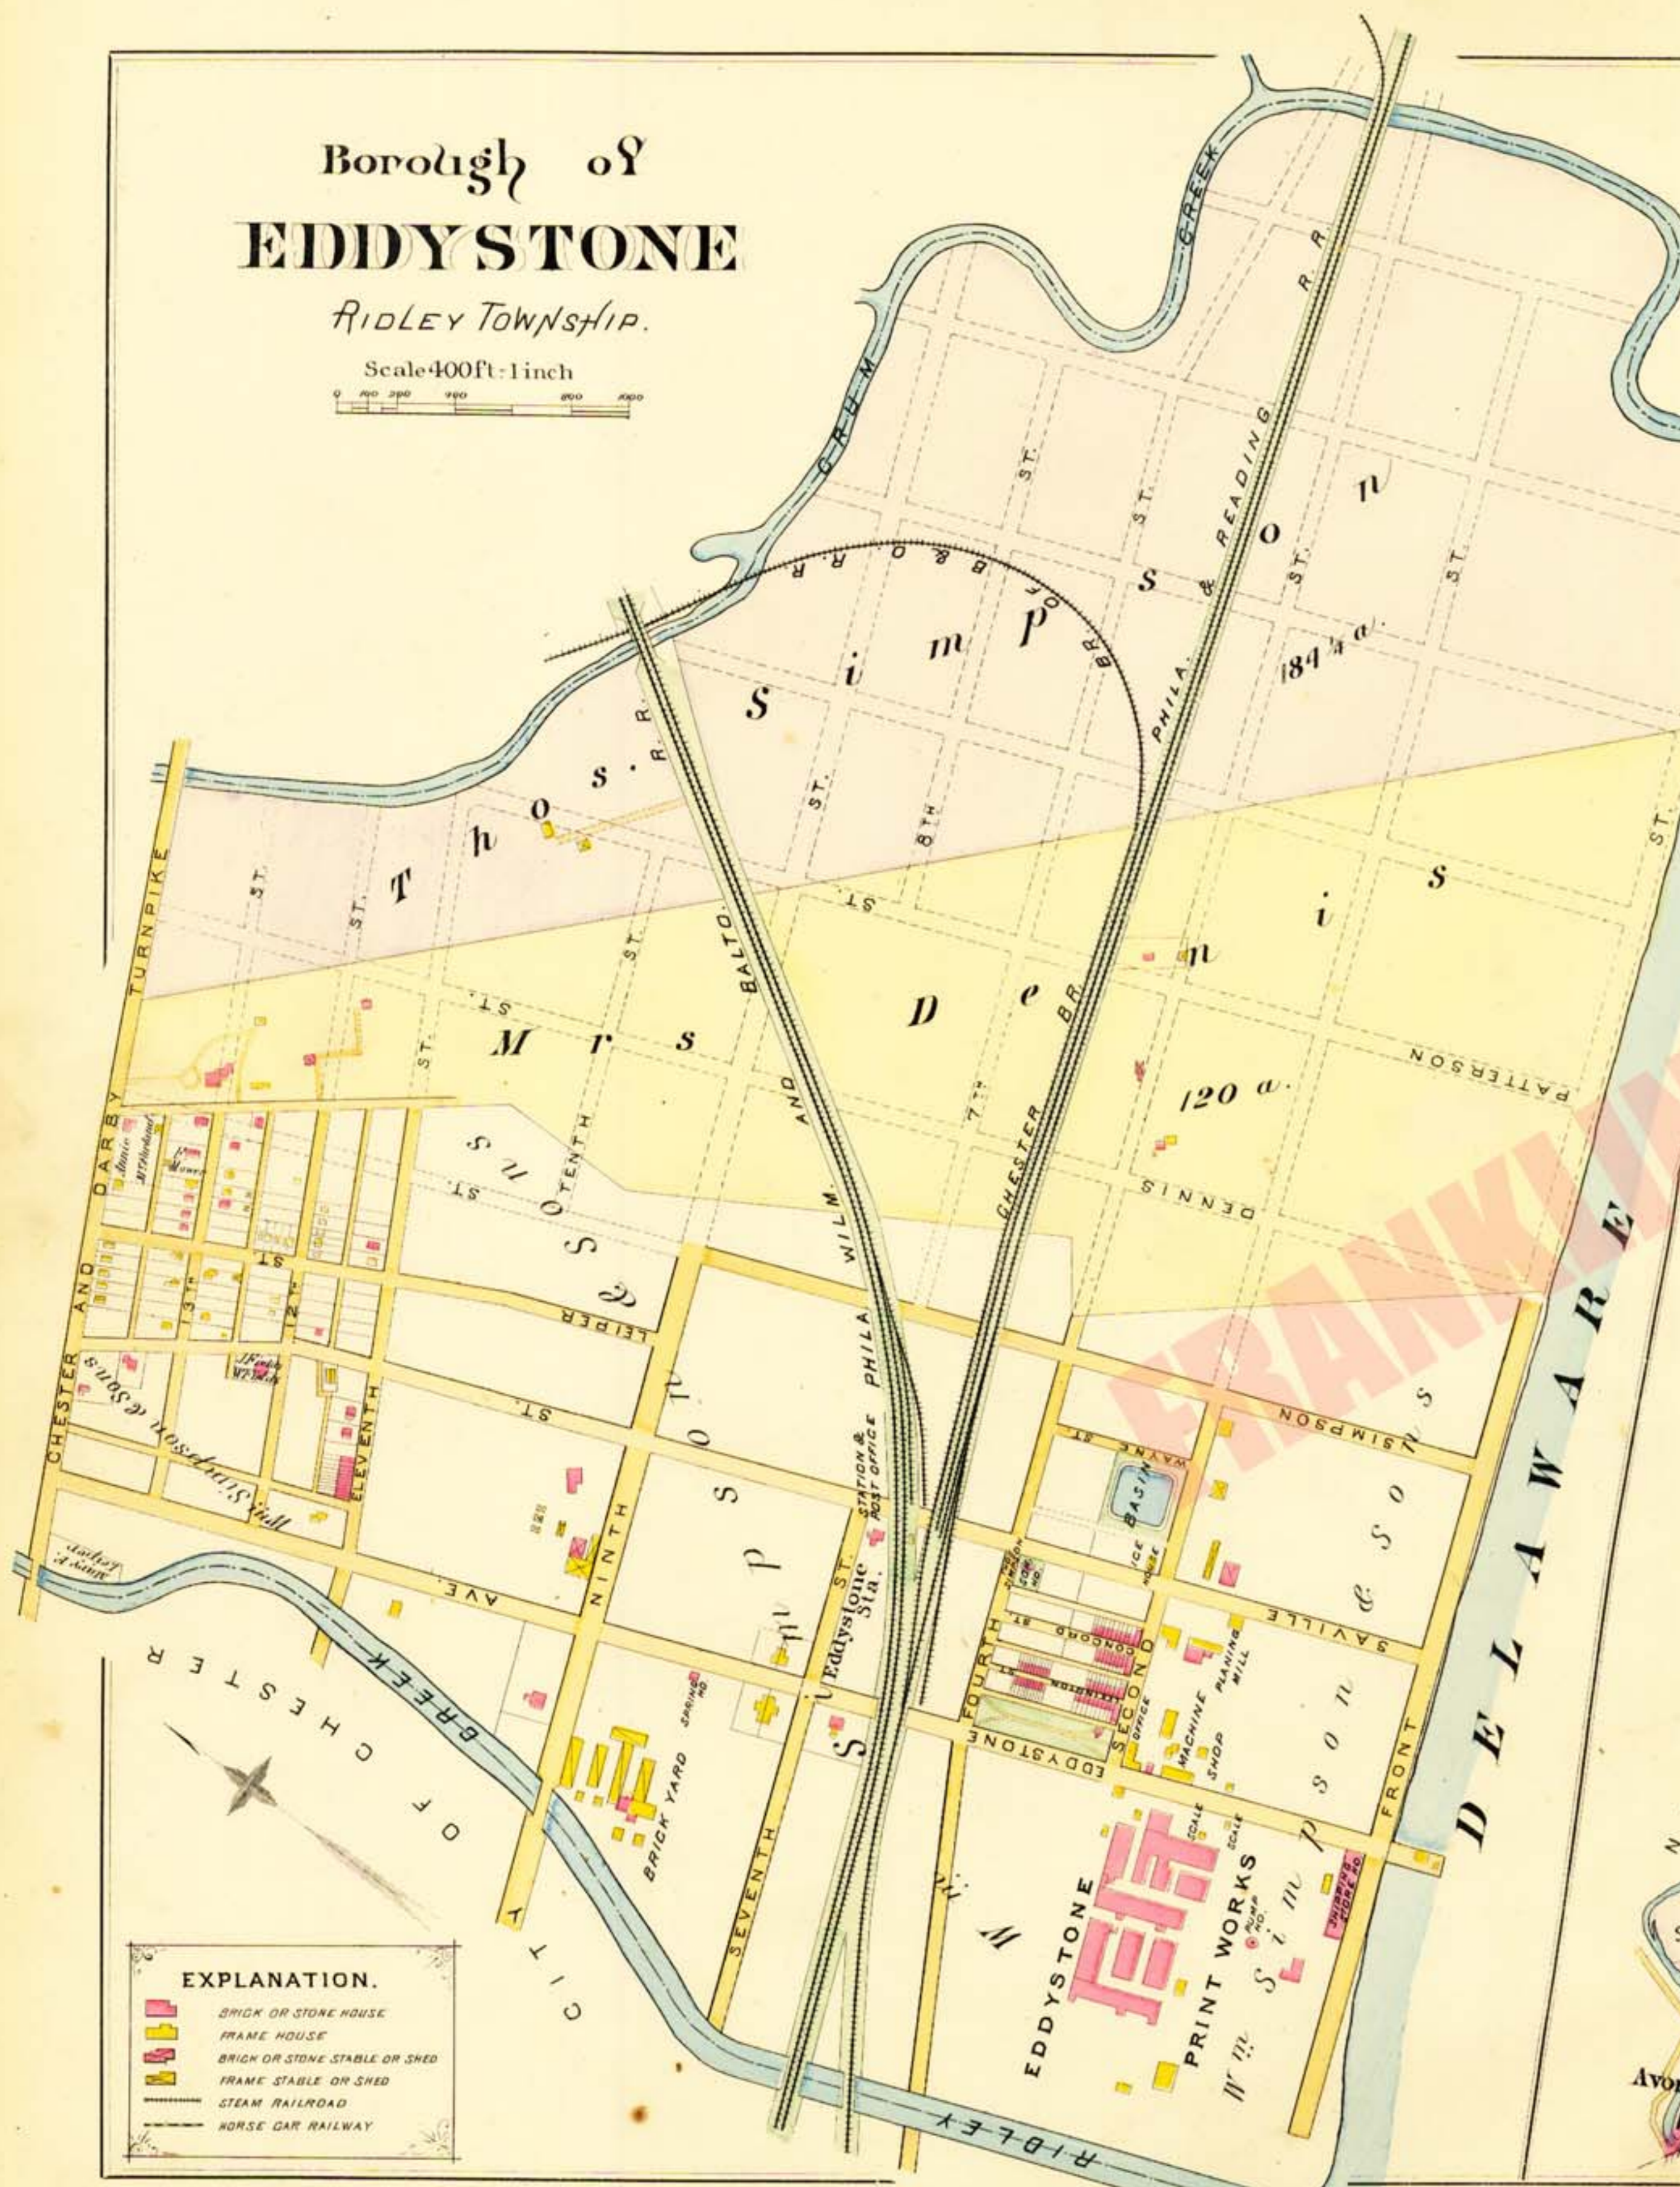

Borough of EDDYSTONE

RIDLEY TOWNSHIP.

Scale 400ft-1 inch

EXPLANATION.

- BRICK OR STONE HOUSE
- FRAME HOUSE
- BRICK OR STONE STABLE OR SHED
- FRAME STABLE OR SHED
- STEAM RAILROAD
- HORSE CAR RAILWAY

Play of SPRINGFIELD

TOWNSHIP.

Scale 1200 feet-1 inch.