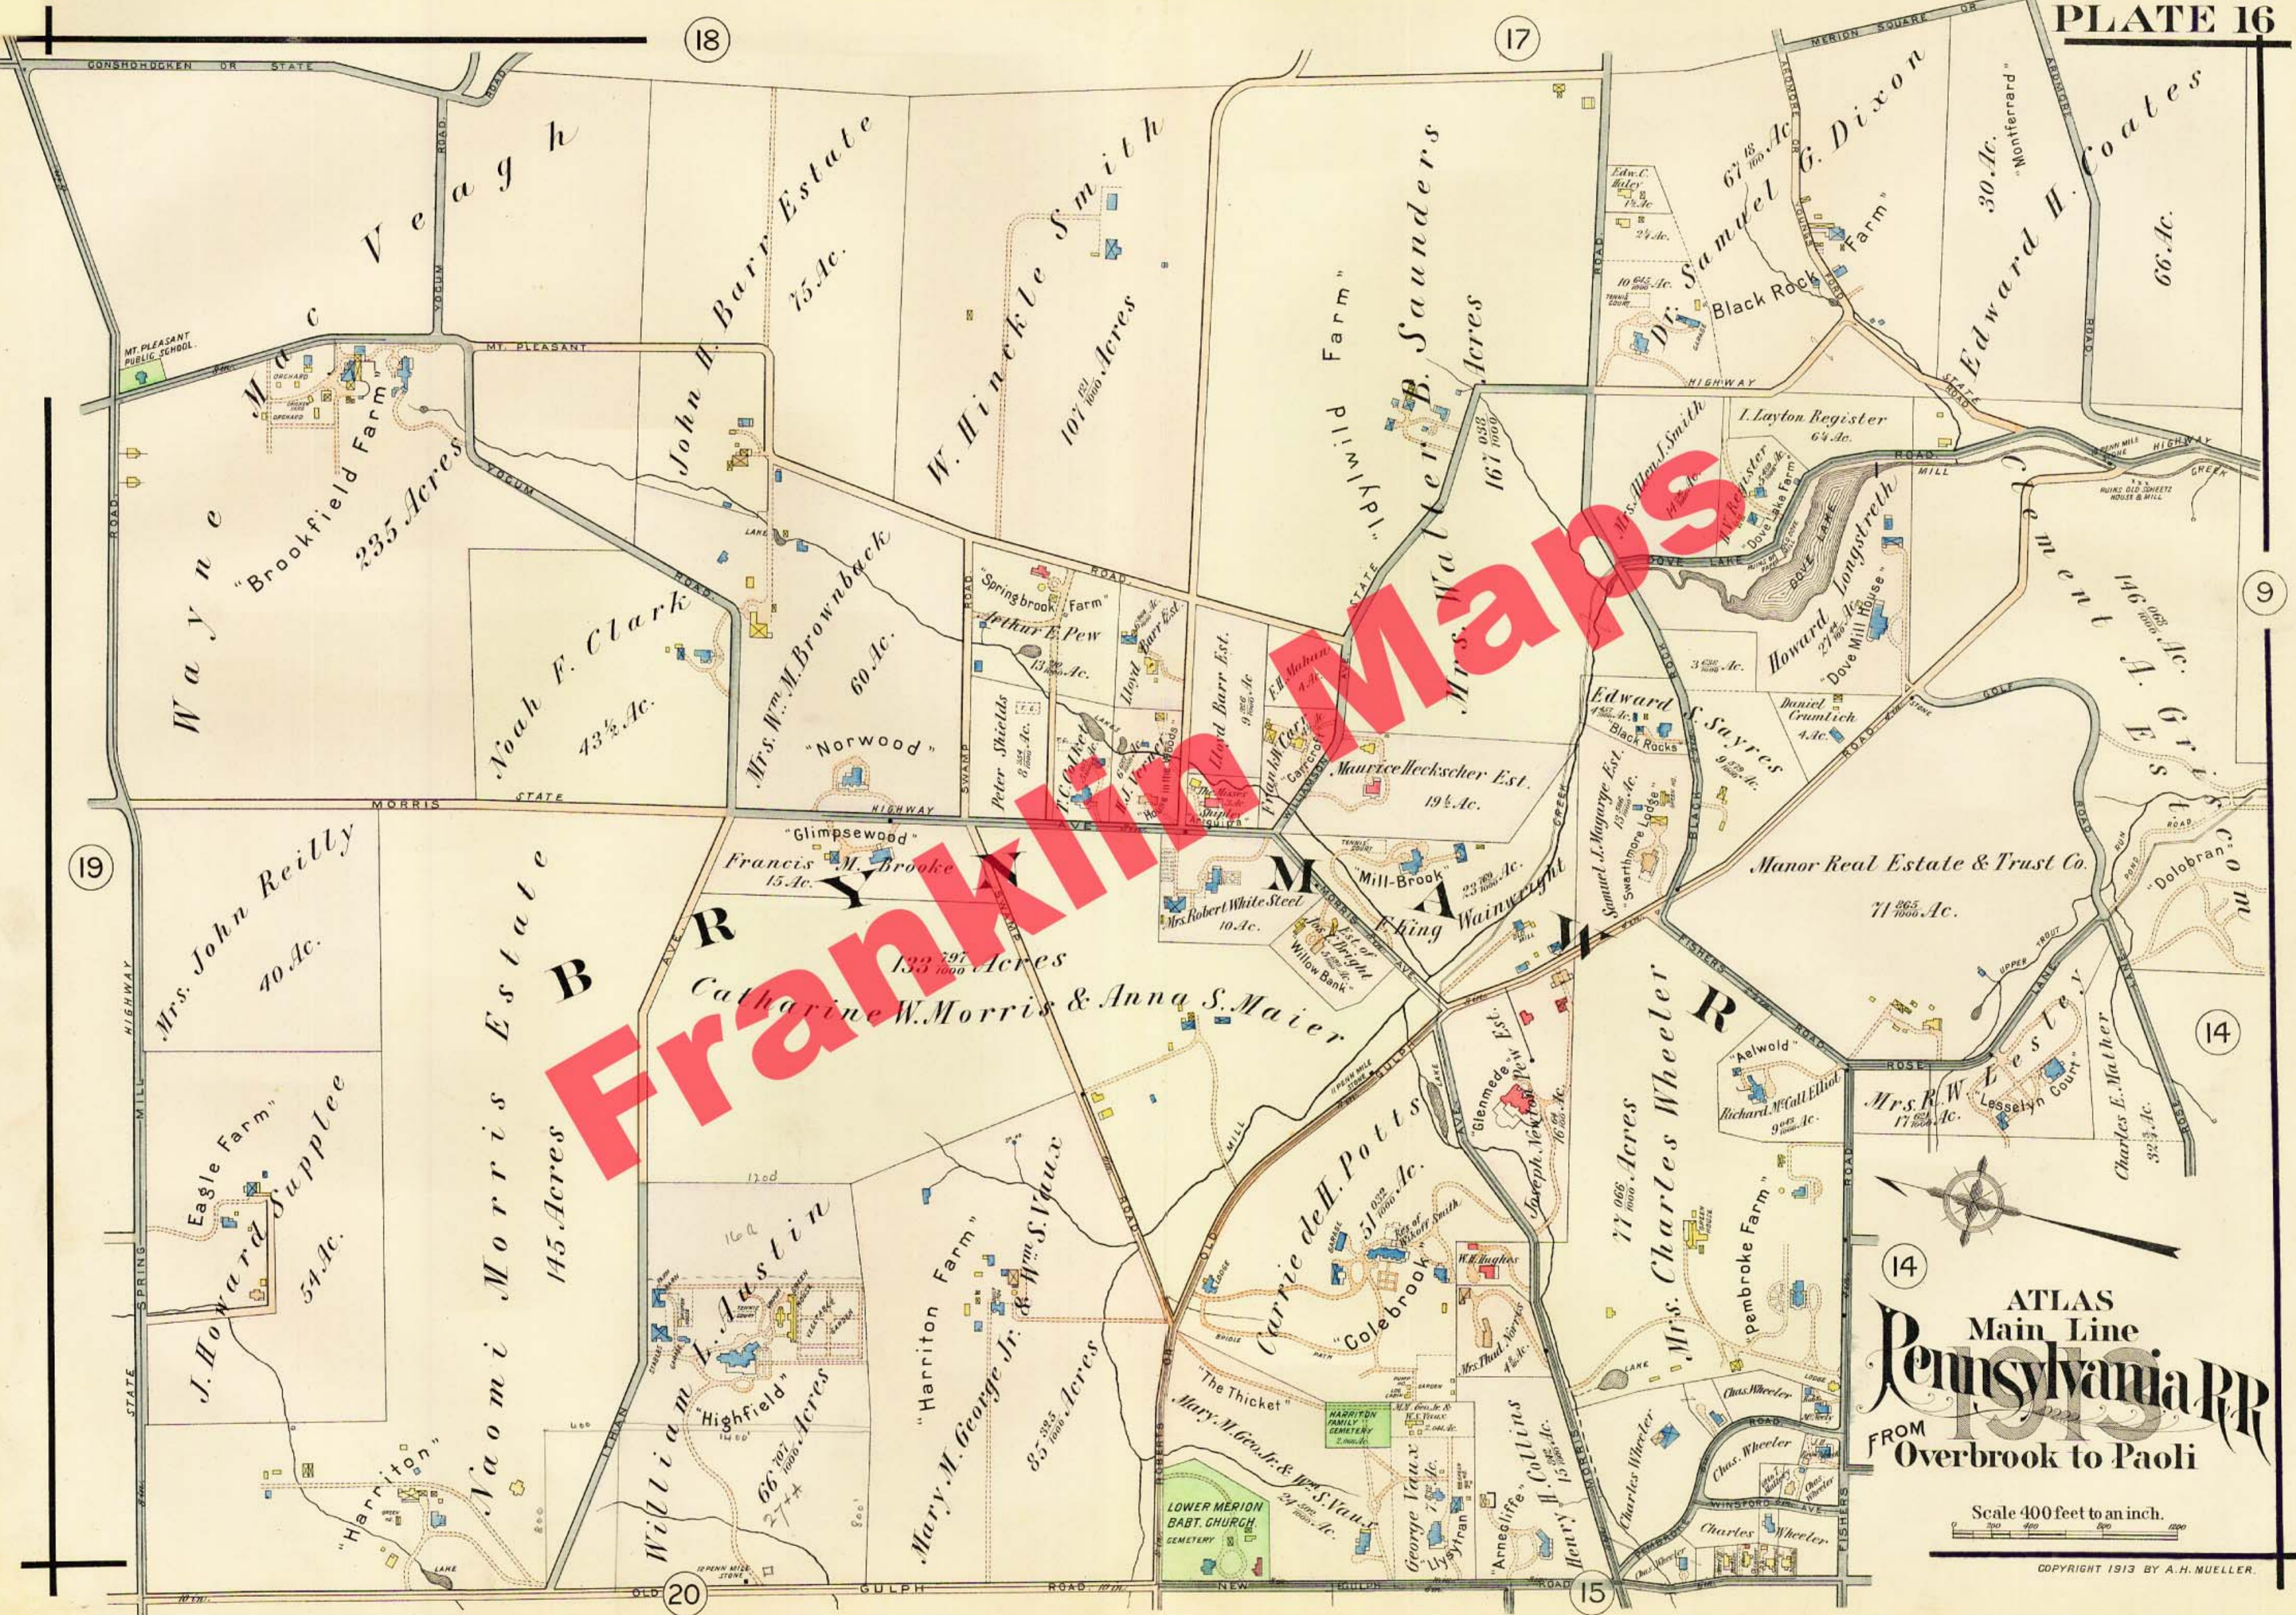

18

17

19

14

20

15

Franklin Maps

ATLAS
Main Line
Pennsylvania RR
FROM
Overbrook to Paoli

Scale 400 feet to an inch.