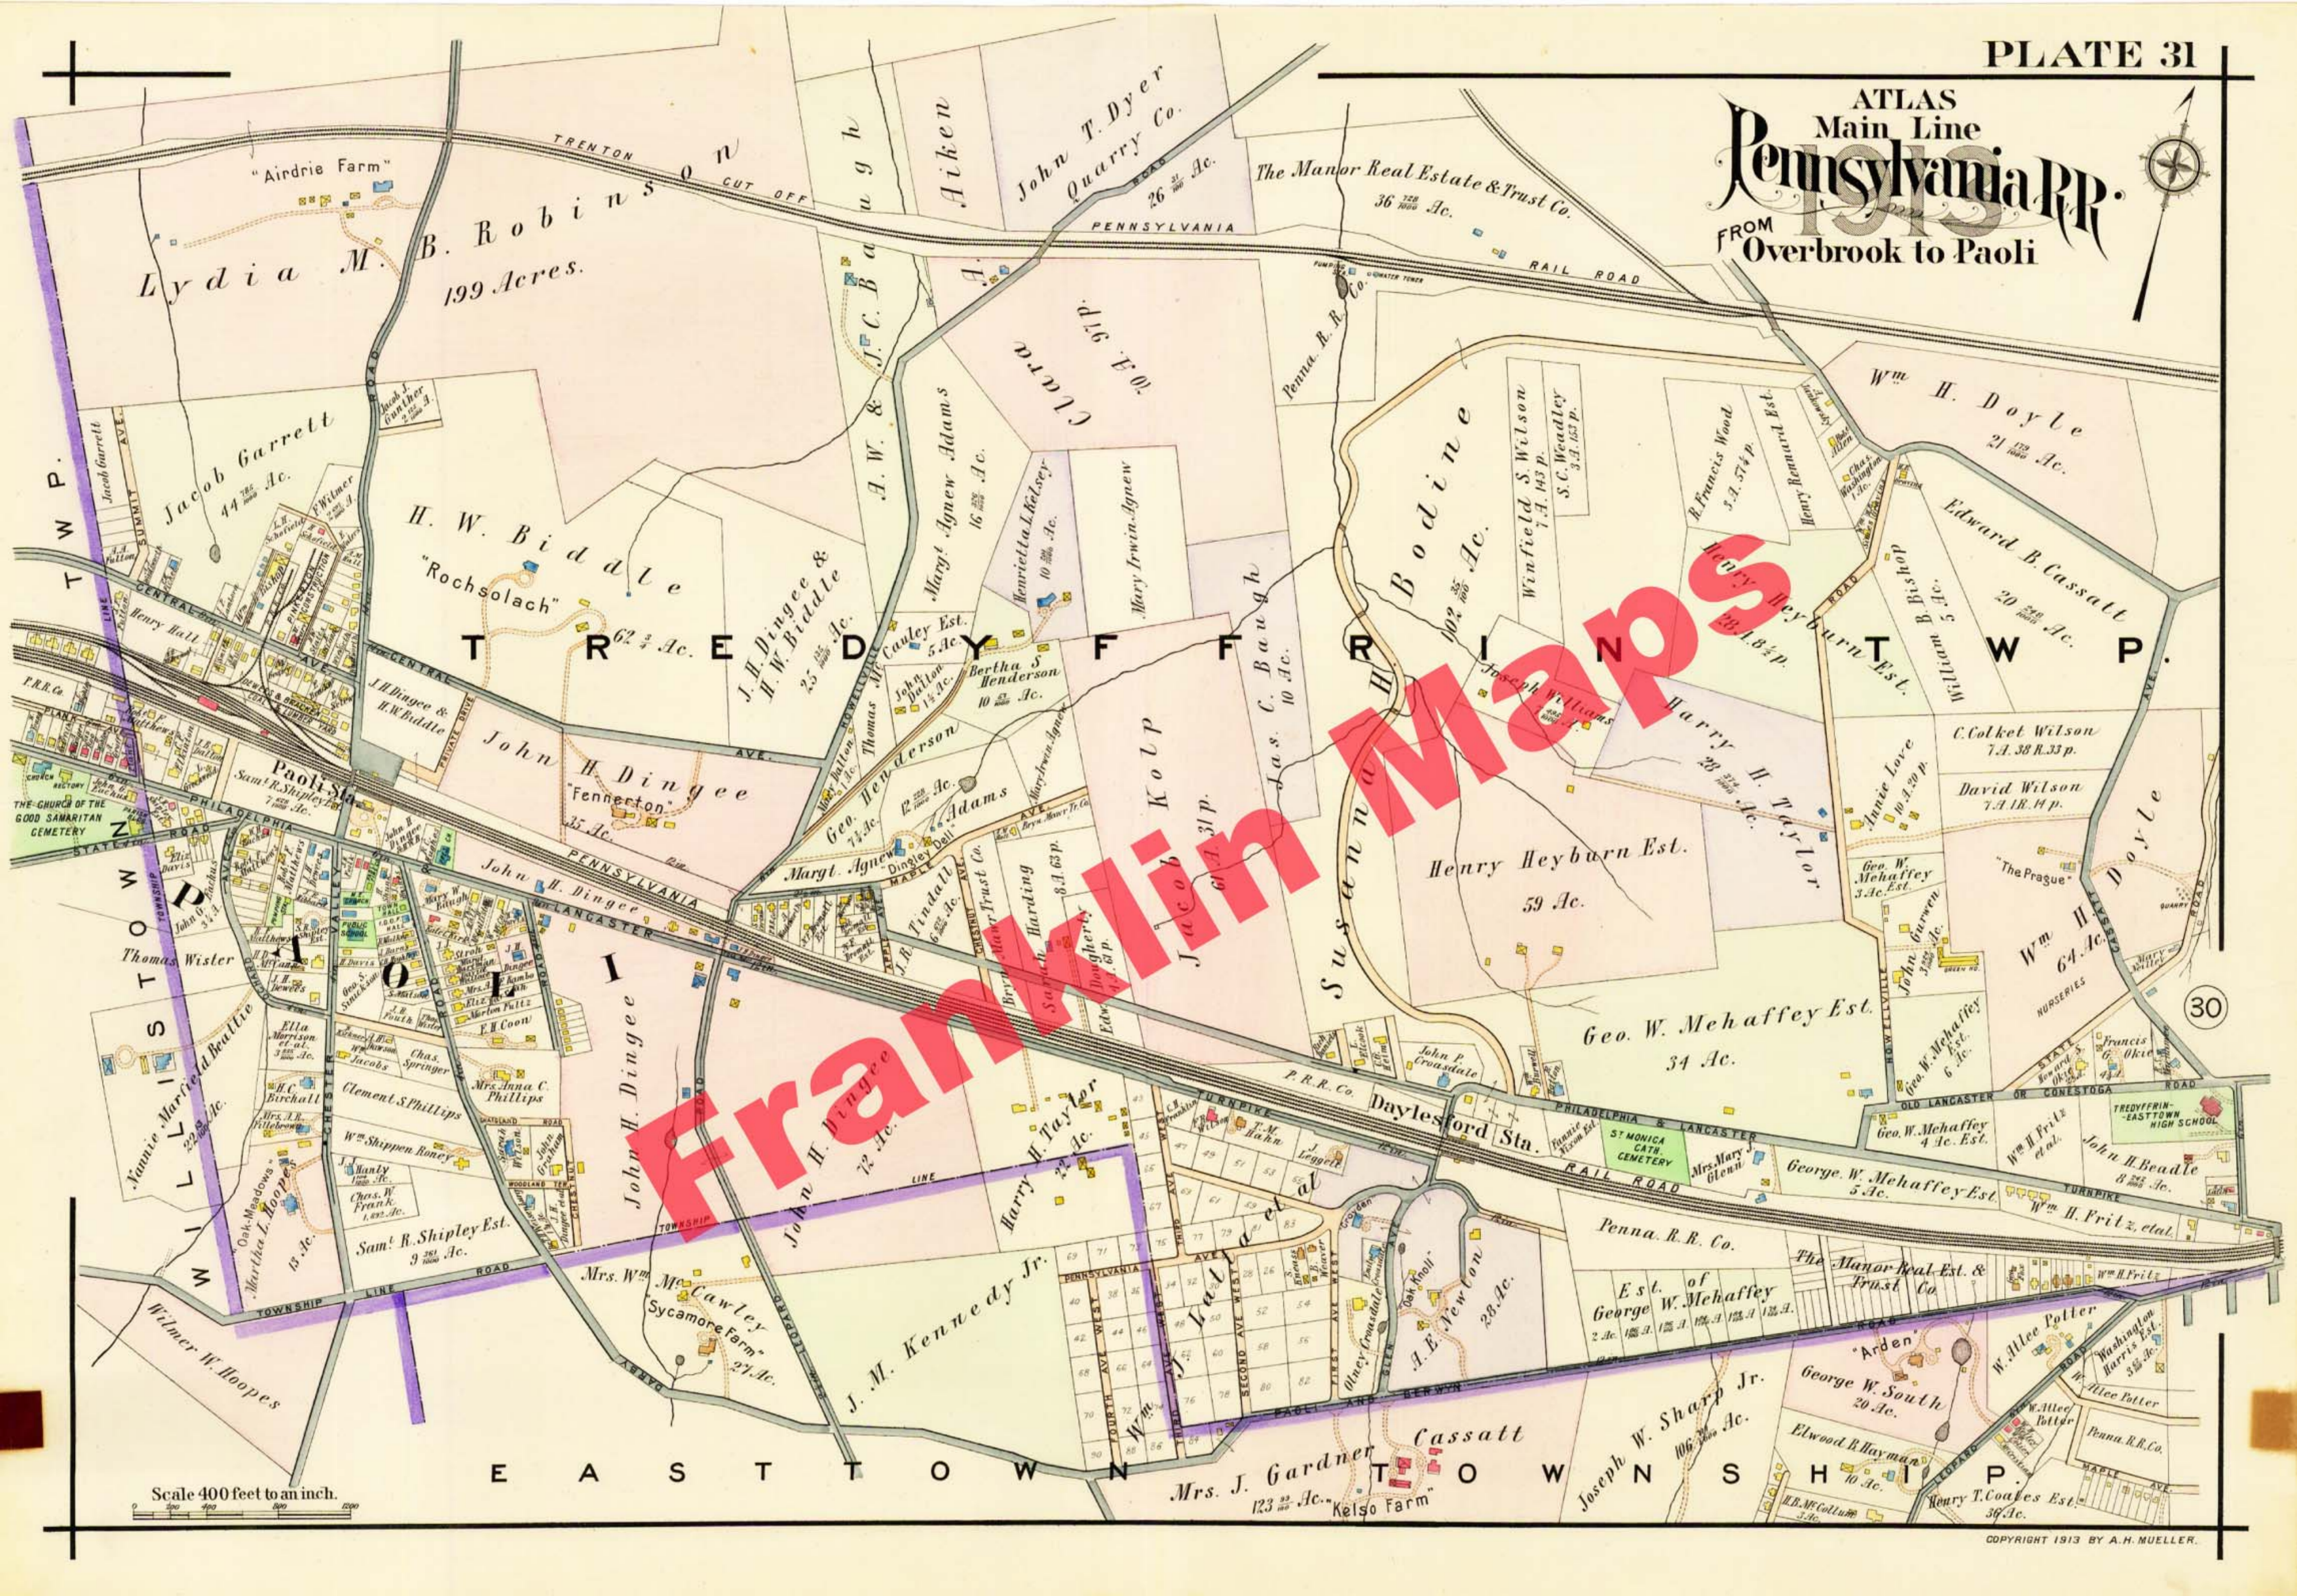

ATLAS  
Main Line  
**Pennsylvania RR.**  
FROM  
Overbrook to Paoli

Franklin Maps

Scale 400 feet to an inch.