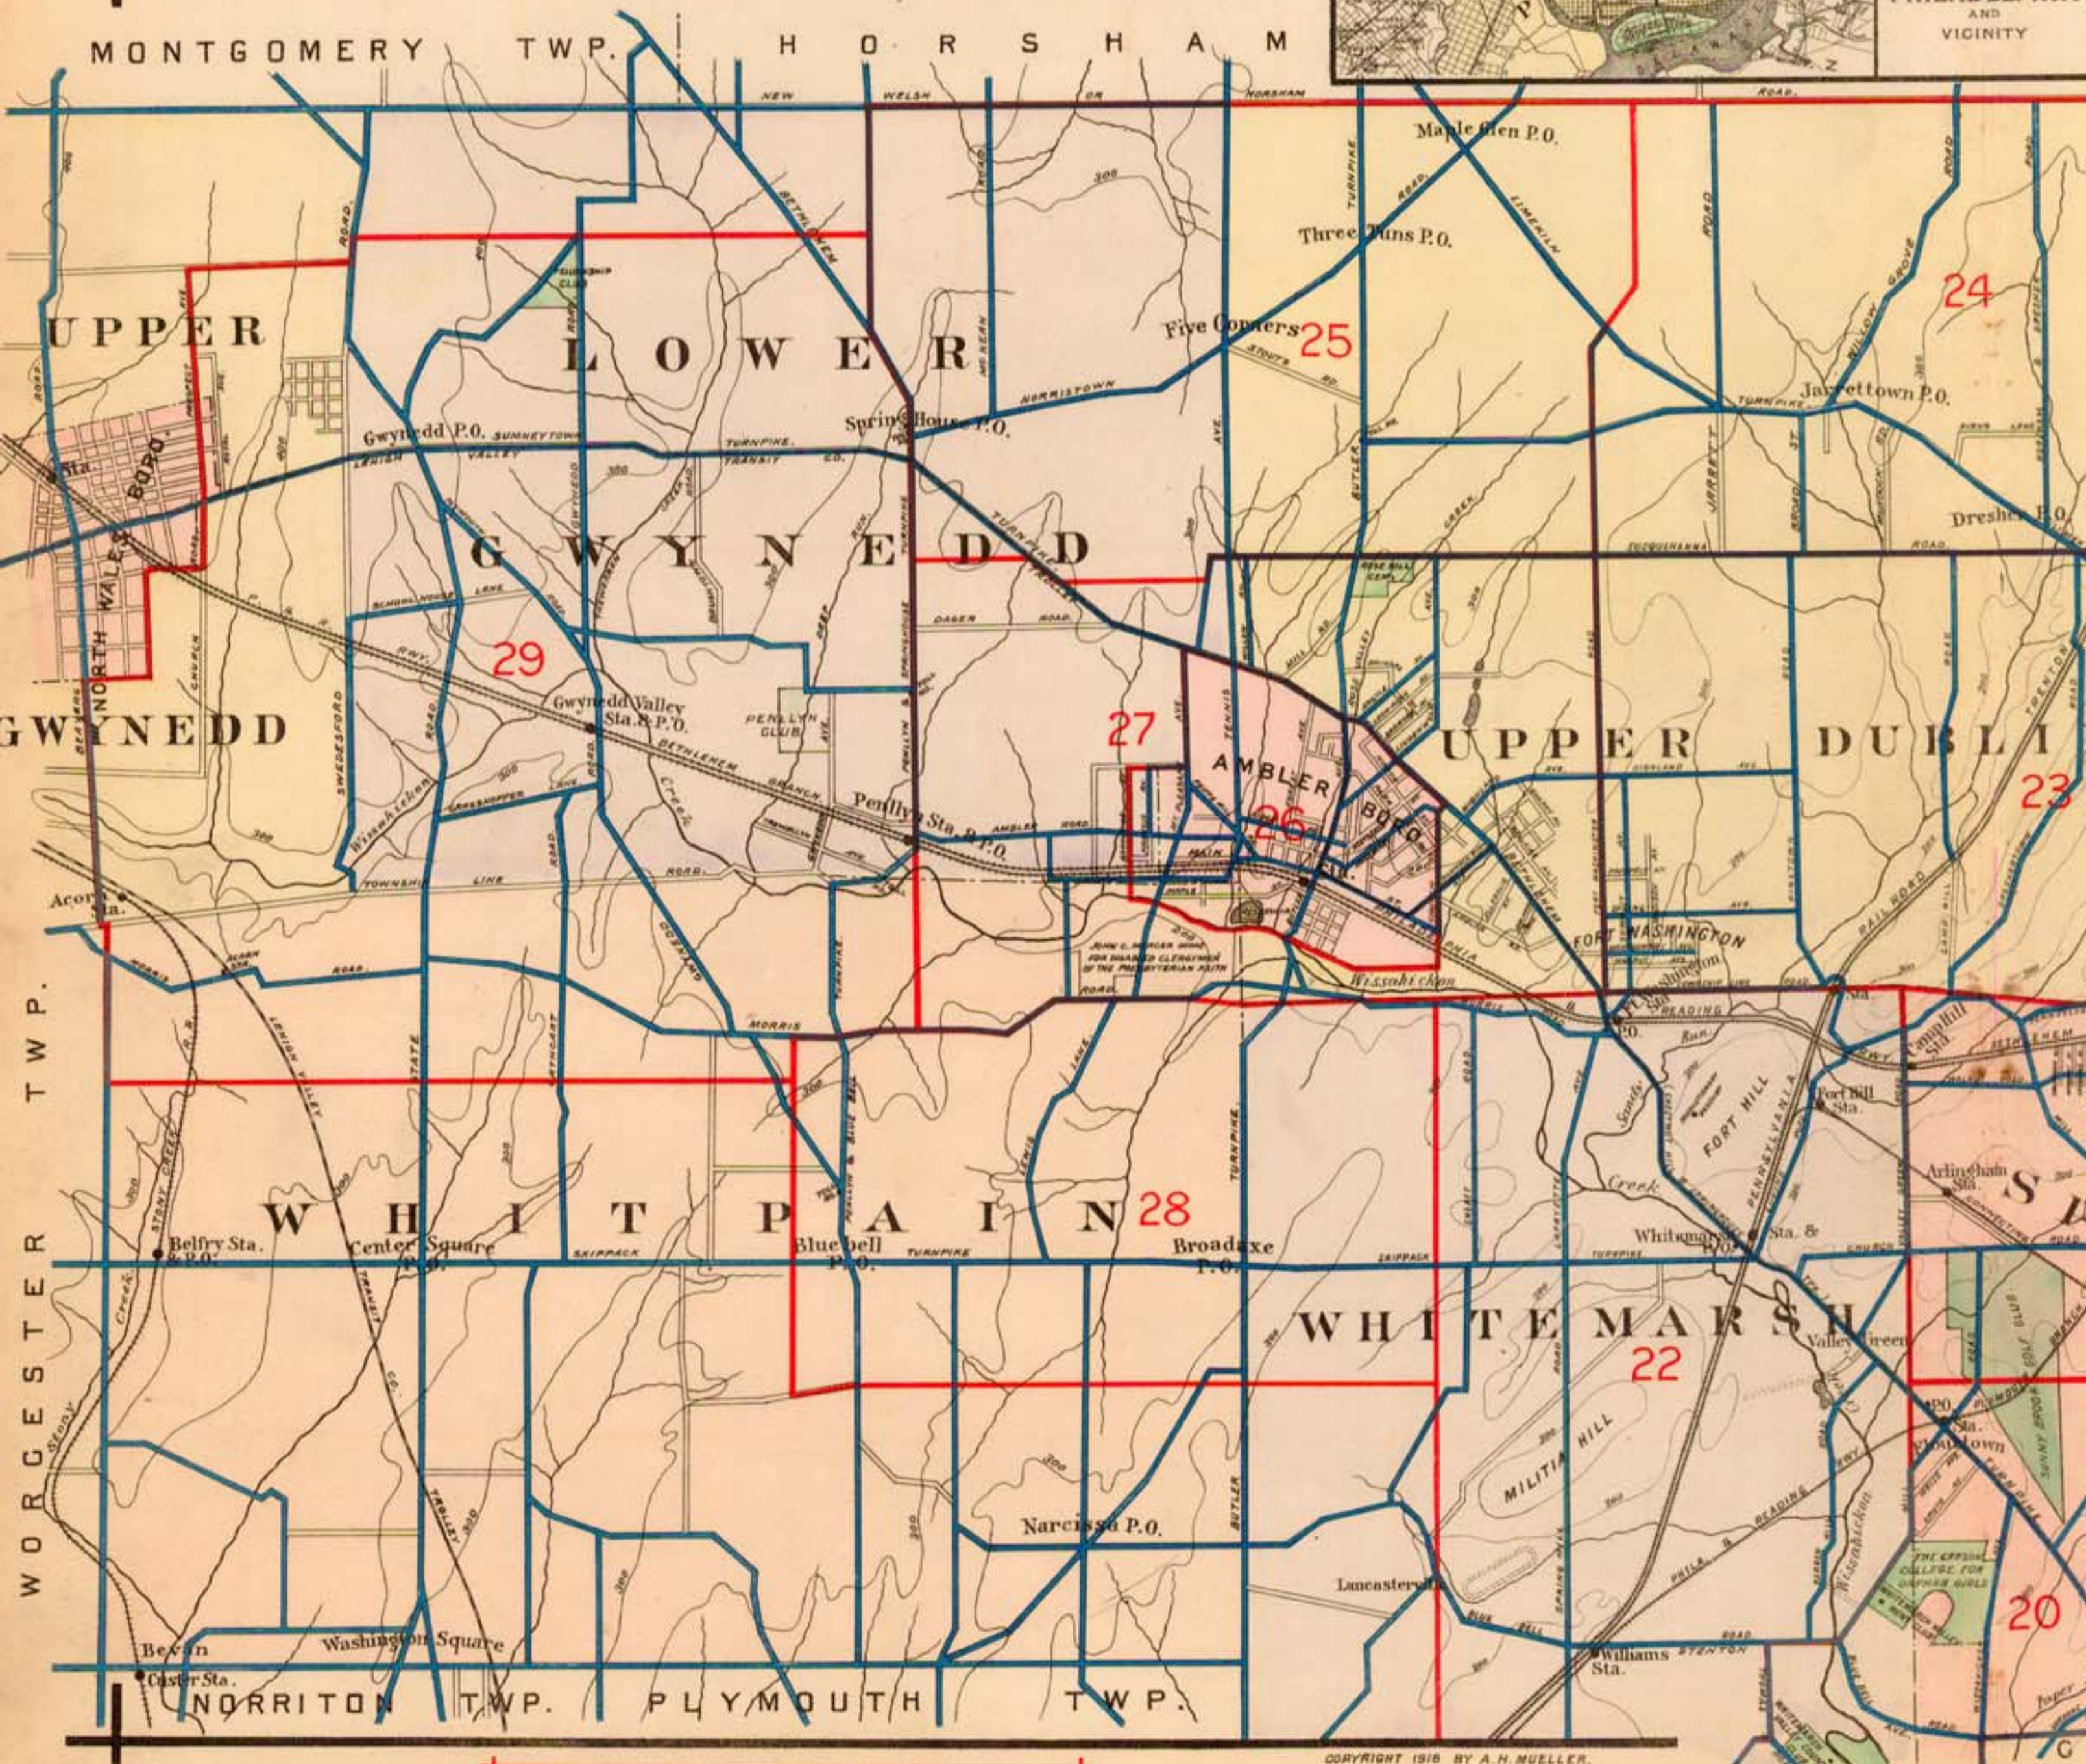

Index and Good Road Map OF THE North Penn Section OF MONTGOMERY CO. PA.

By A.H. Mueller 530 Locust St. Phila. Pa.

EXPLANATION
— Sta. — Steam Railroad.
— Electric Railway.
— Public Roads.
— Macadamized Roads.
— Contour Lines every 100 feet.

NOTE RED LINES AND FIGURES INDICATE THE PLATES IN THE ATLAS.