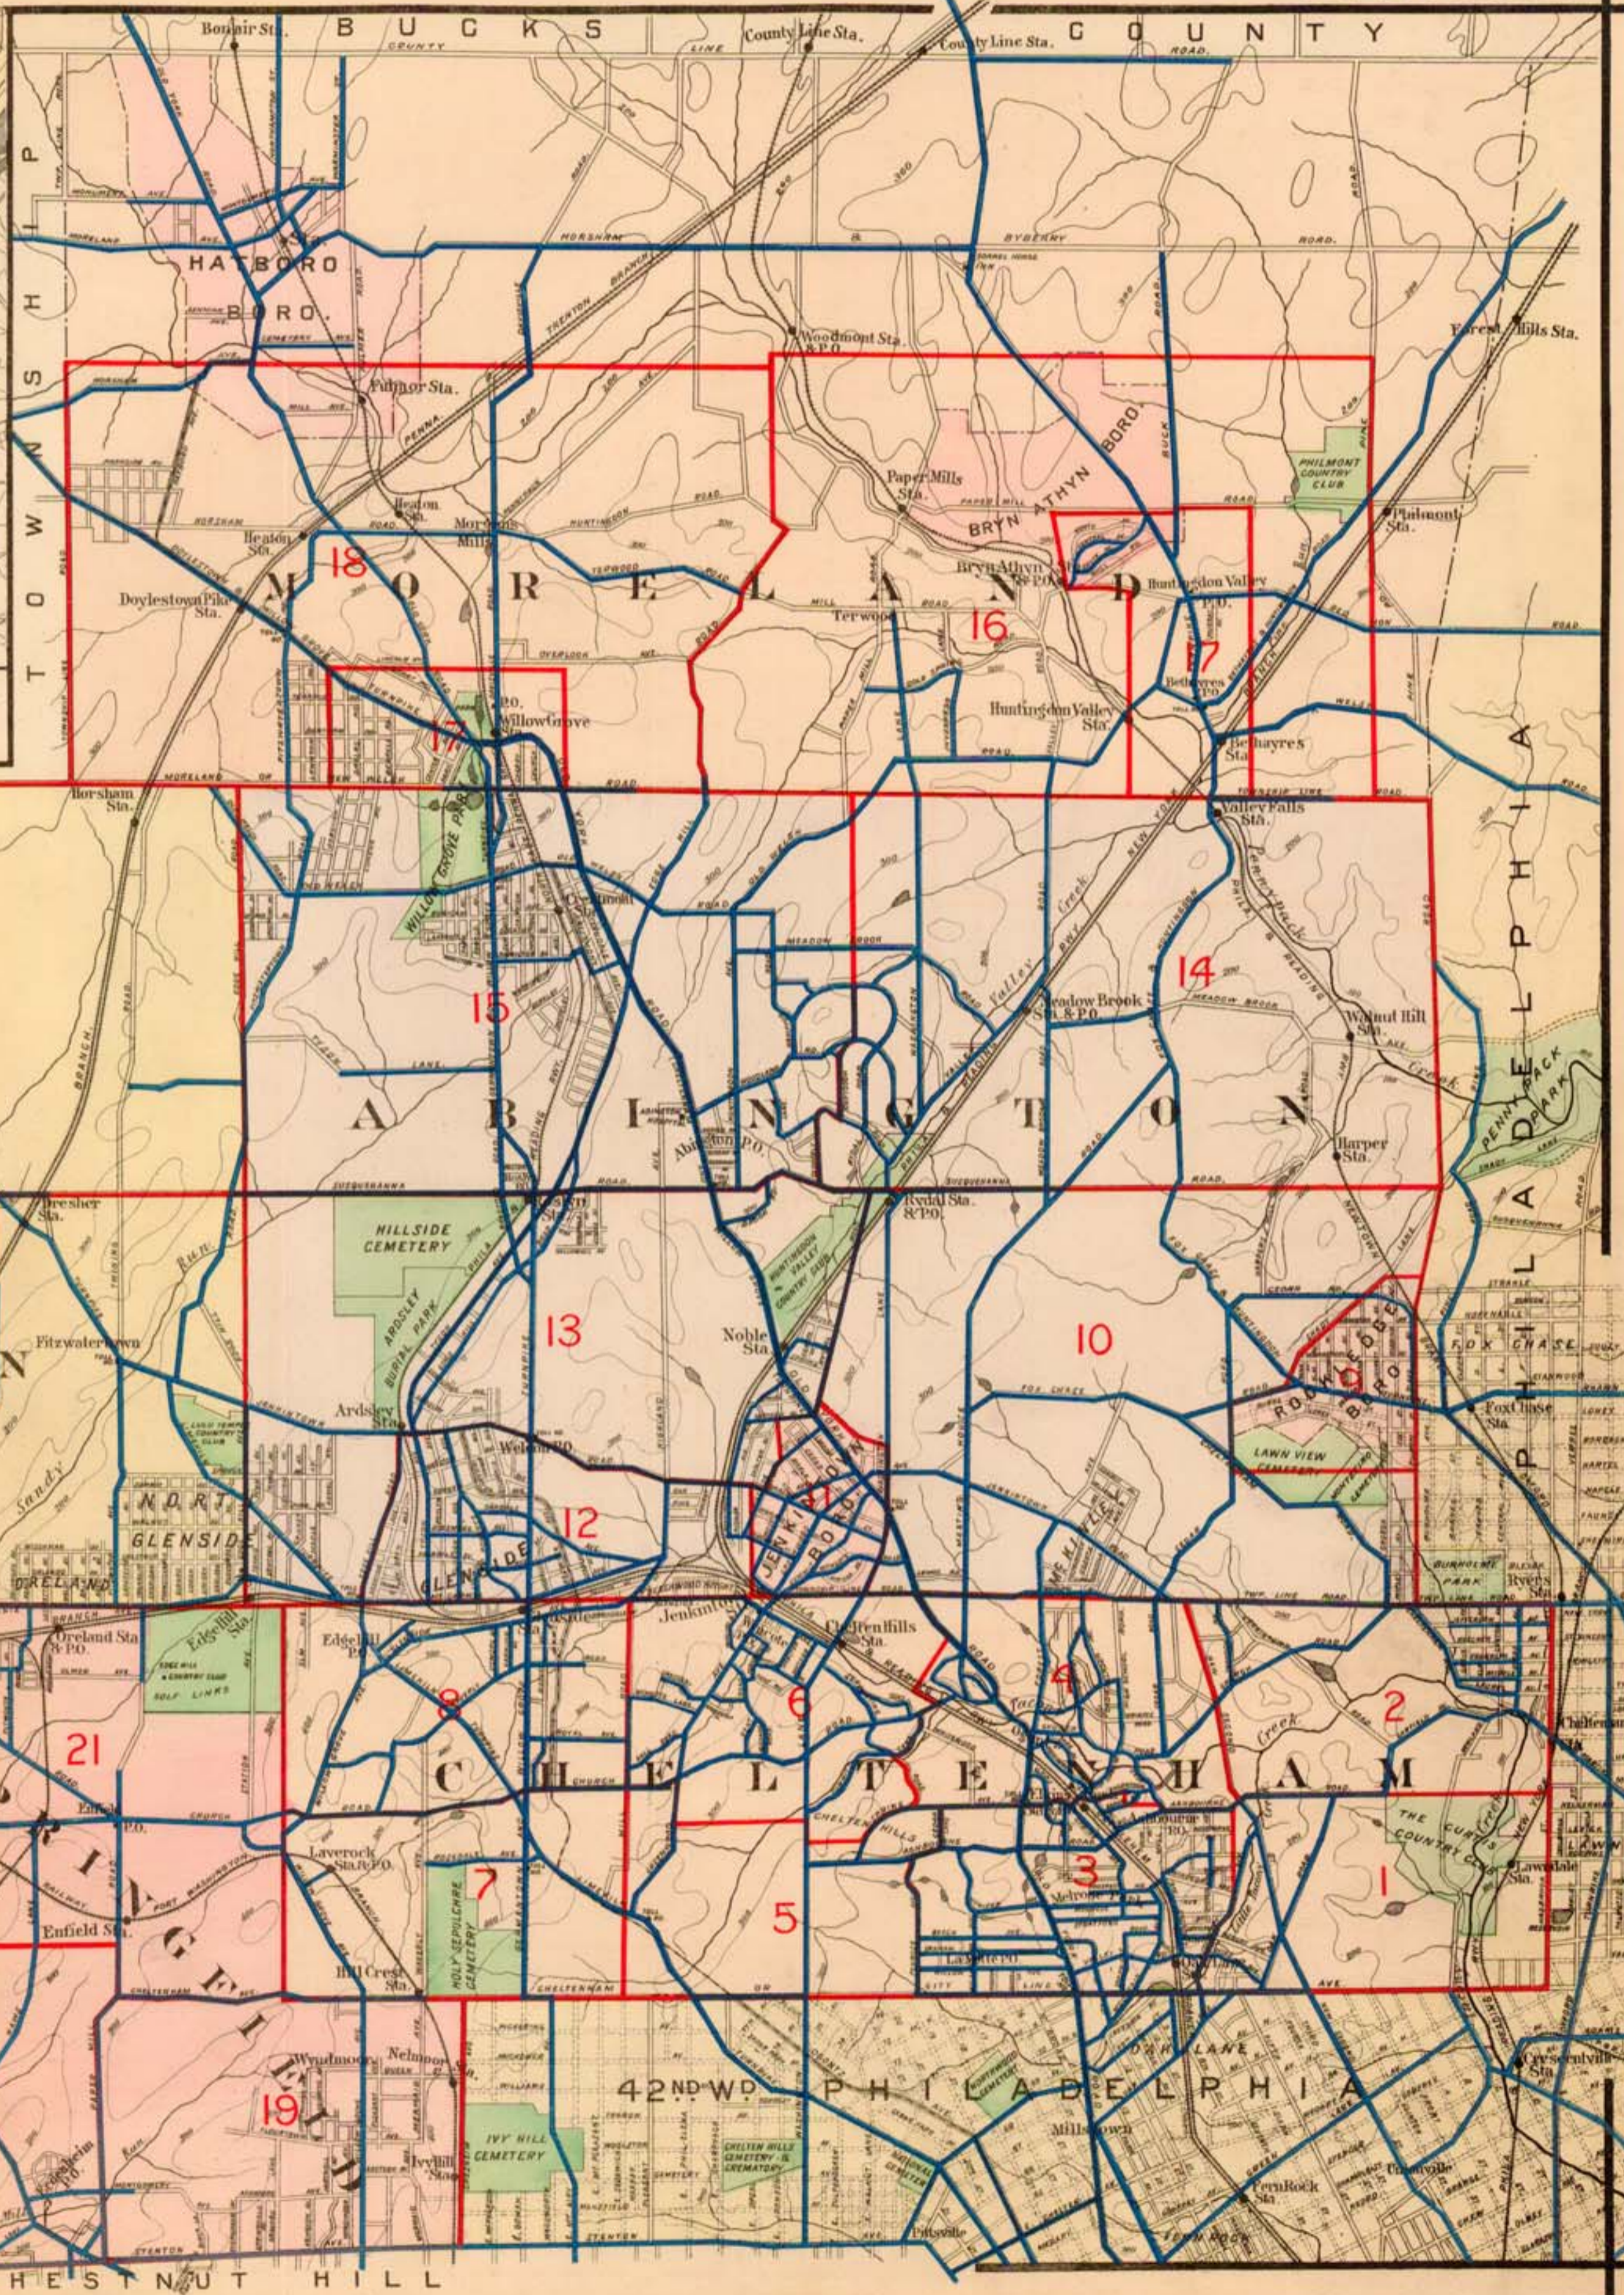

Index and Good Road Map OF THE North Penn Section OF MONTGOMERY CO. PA.

By A.H. Mueller 530 Locust St. Phila. Pa.

EXPLANATION
— Sta. — Steam Railroad.
— Electric Railway.
— Public Roads.
— Macadamized Roads.
— Contour Lines every 100 feet.

NOTE RED LINES AND FIGURES INDICATE THE PLATES IN THE ATLAS.