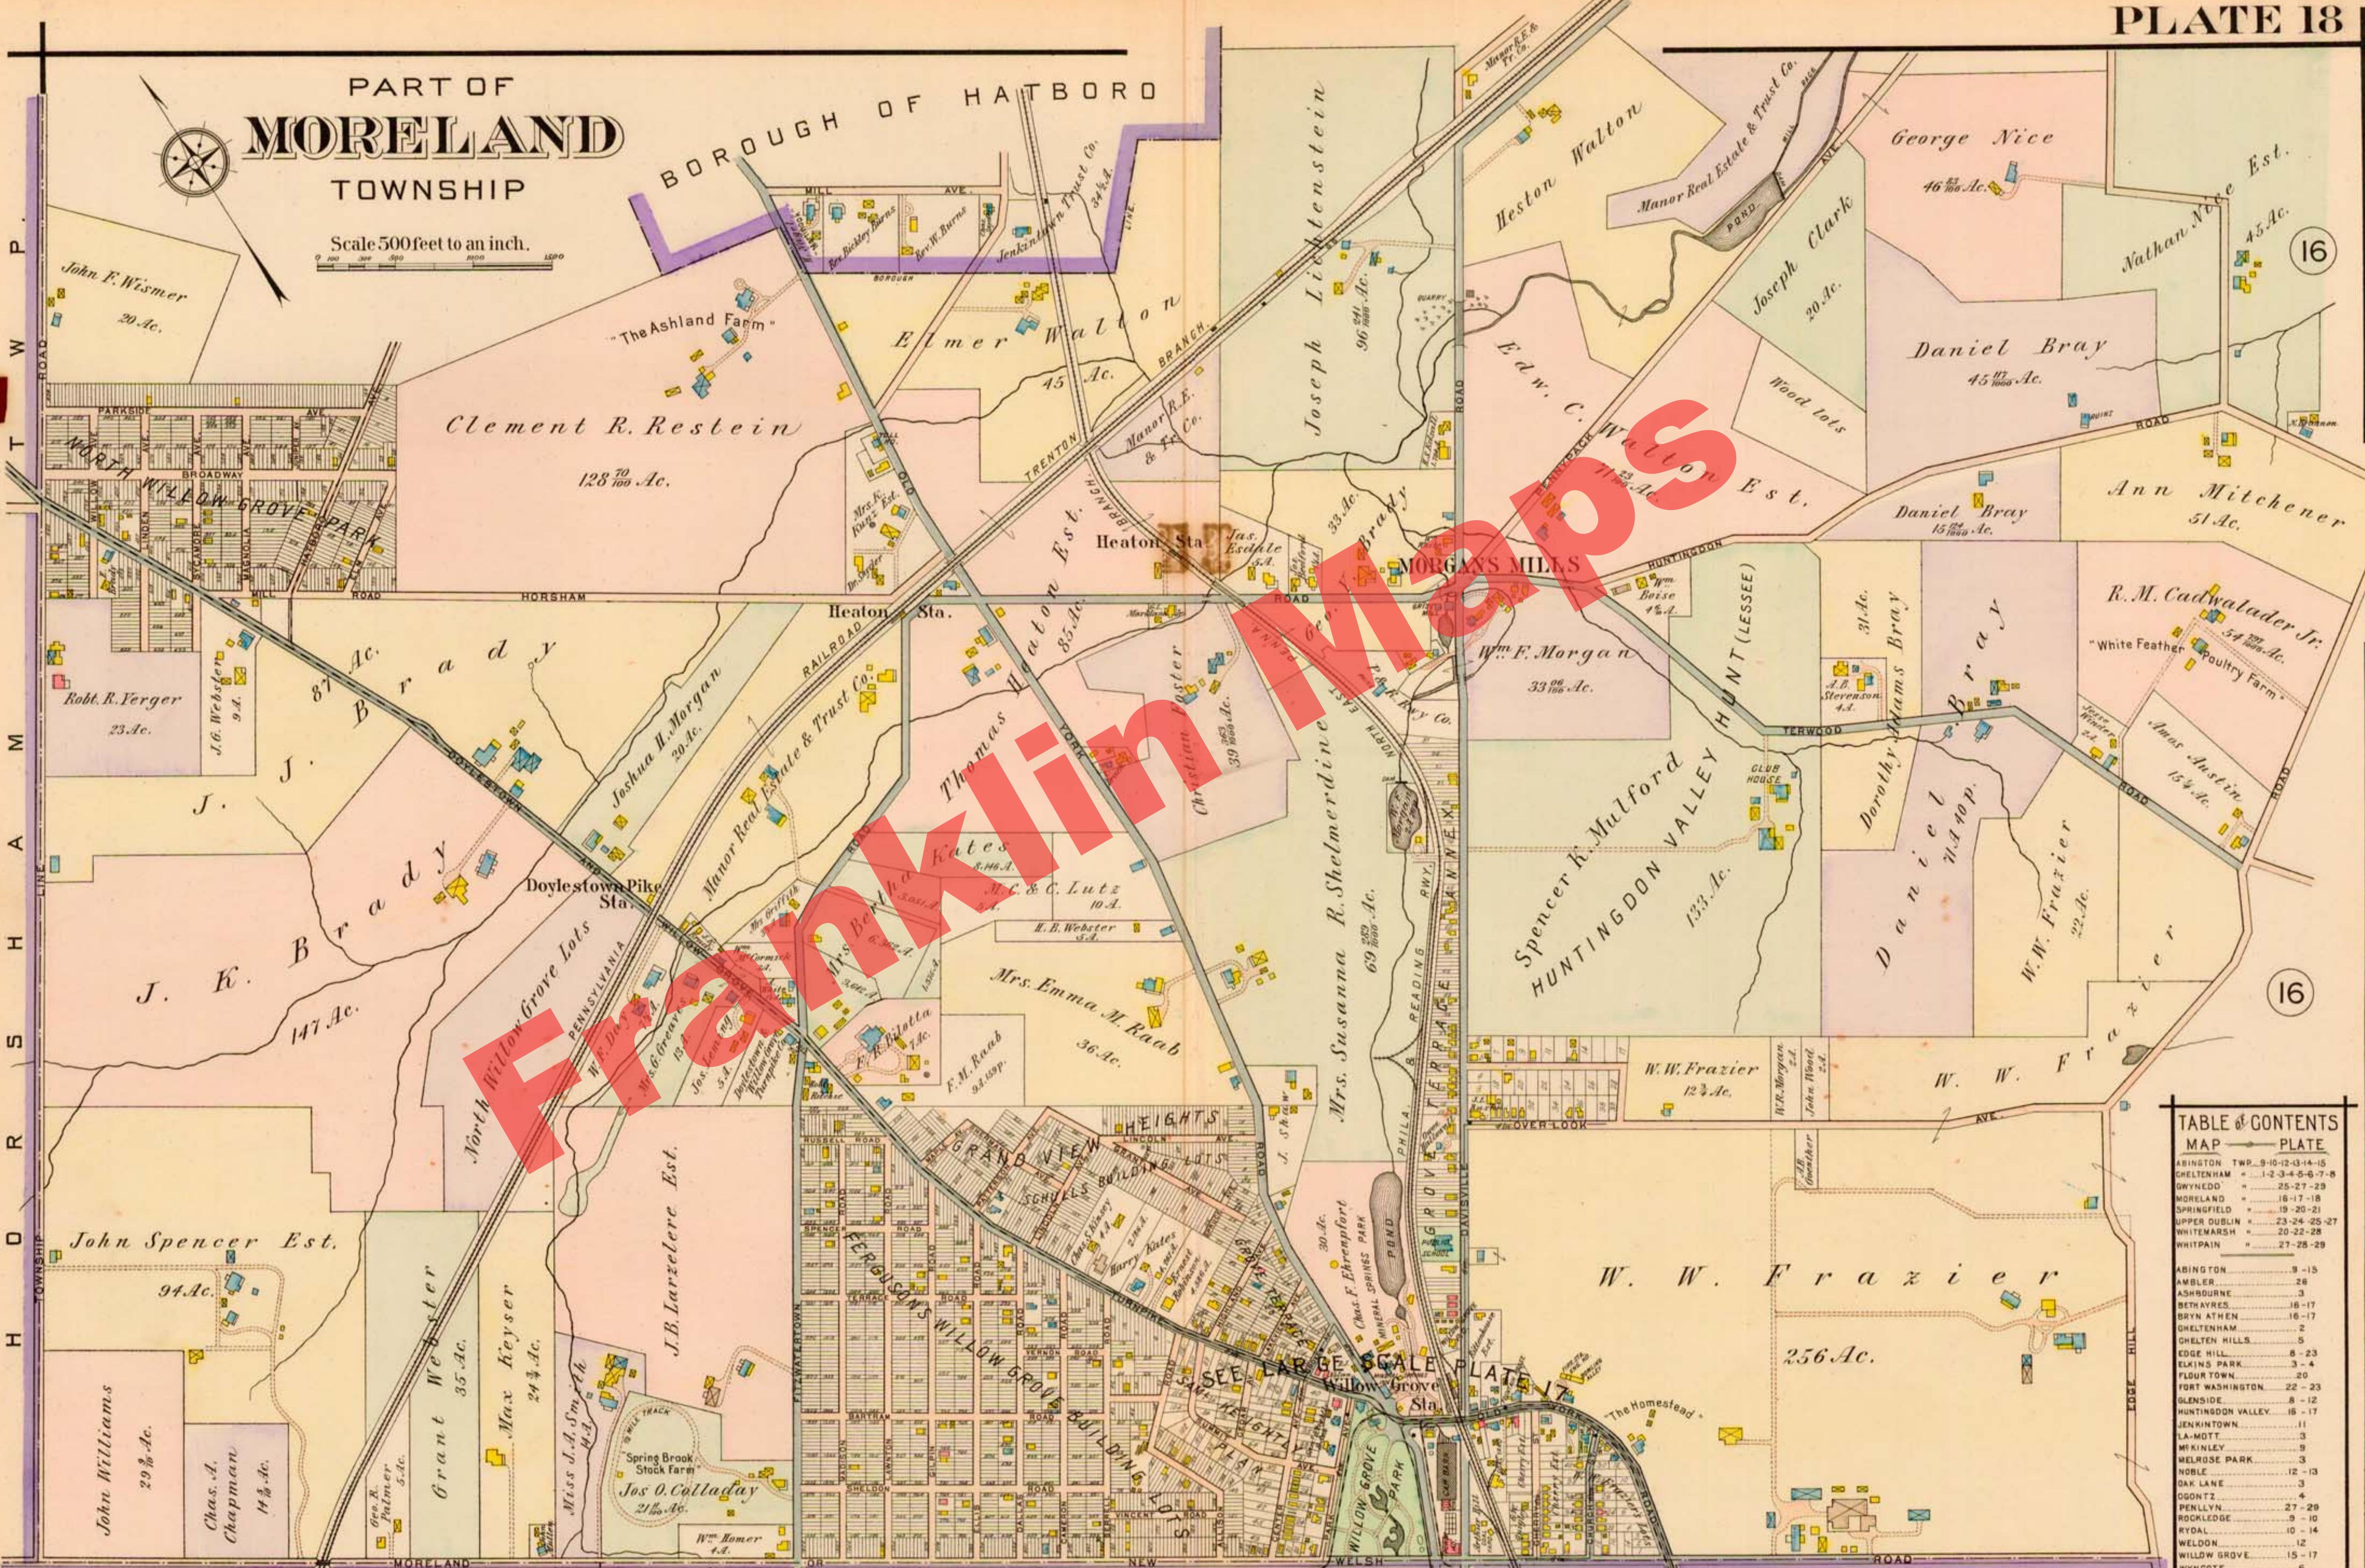

PART OF MORELAND TOWNSHIP

BOROUGH OF HATBORO

Scale 500 feet to an inch.

UPPER DUBLIN TWP. HORSHAM STA. 24

A B I N G T O N 15

T W P. 16

TABLE OF CONTENTS

MAP	PLATE
ABINGTON TWP.	9-10-12-13-14-15
CHELTONHAM	1-2-3-4-5-6-7-8
GWYNEDD	25-27-29
MORELAND	16-17-18
SPRINGFIELD	19-20-21
UPPER DUBLIN	23-24-25-27
WHITEMARSH	20-22-28
WHITPAIN	27-28-29
ABINGTON	9-15
AMBLER	28
ASHBOURNE	3
BETHAYRES	16-17
BRYN ATHEN	16-17
CHELTONHAM	2
CHELTON HILLS	5
EDGE HILL	8-23
ELKINS PARK	3-4
FLOUR TOWN	20
FORT WASHINGTON	22-23
GLENSIDE	8-12
HUNTINGDON VALLEY	15-17
JENKINTOWN	11
LA-MOTT	3
MA-KINLEY	9
MELROSE PARK	3
NOBLE	12-13
OK LAKE	3
OSGOTZ	4
PENNLIN	27-29
ROCKLEDGE	9-10
RYDAL	10-14
WELDON	12
WILLOW GROVE	15-17
WYNGOTE	6
WYNDMOOR	19