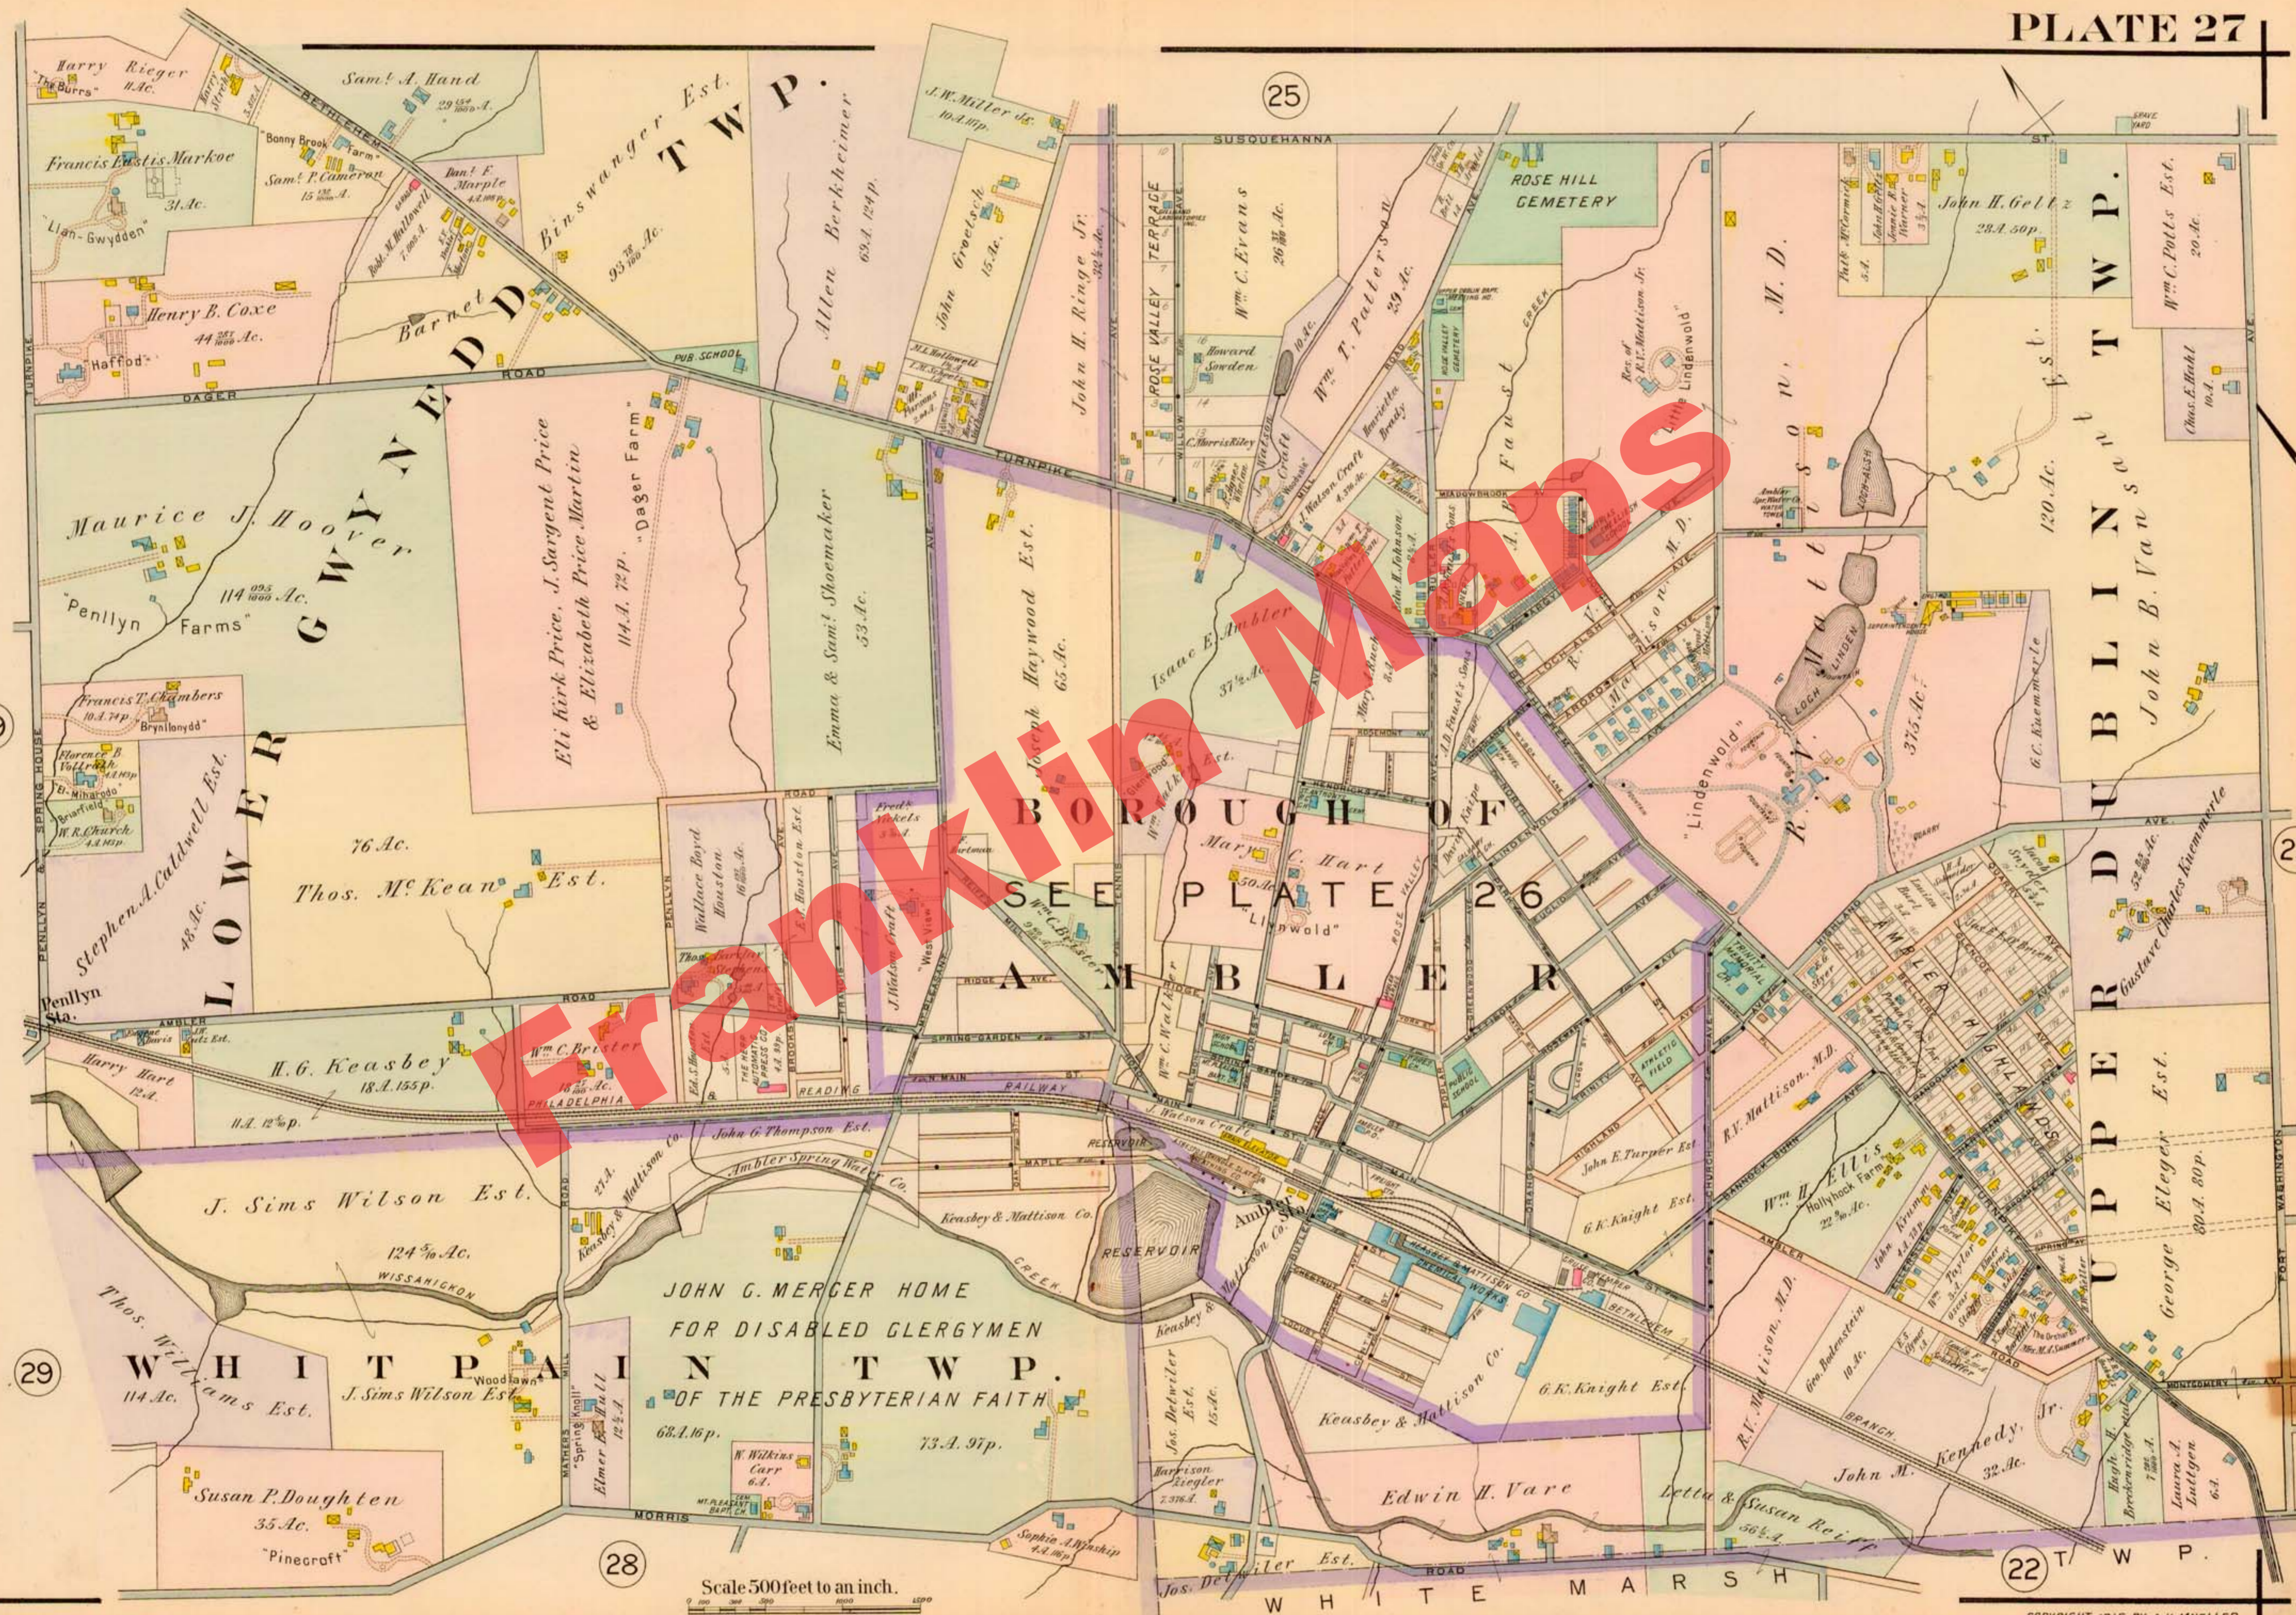

25

29

23

FORKED MAPS
 BOROUGHS OF
 SEE PLATE 26
 AMBLER

LOWER GWYNEDD TWP.

UPPER MERION TWP.

JOHN G. MERCER HOME
 FOR DISABLED CLERGYMEN
 OF THE PRESBYTERIAN FAITH

Scale 500 feet to an inch.