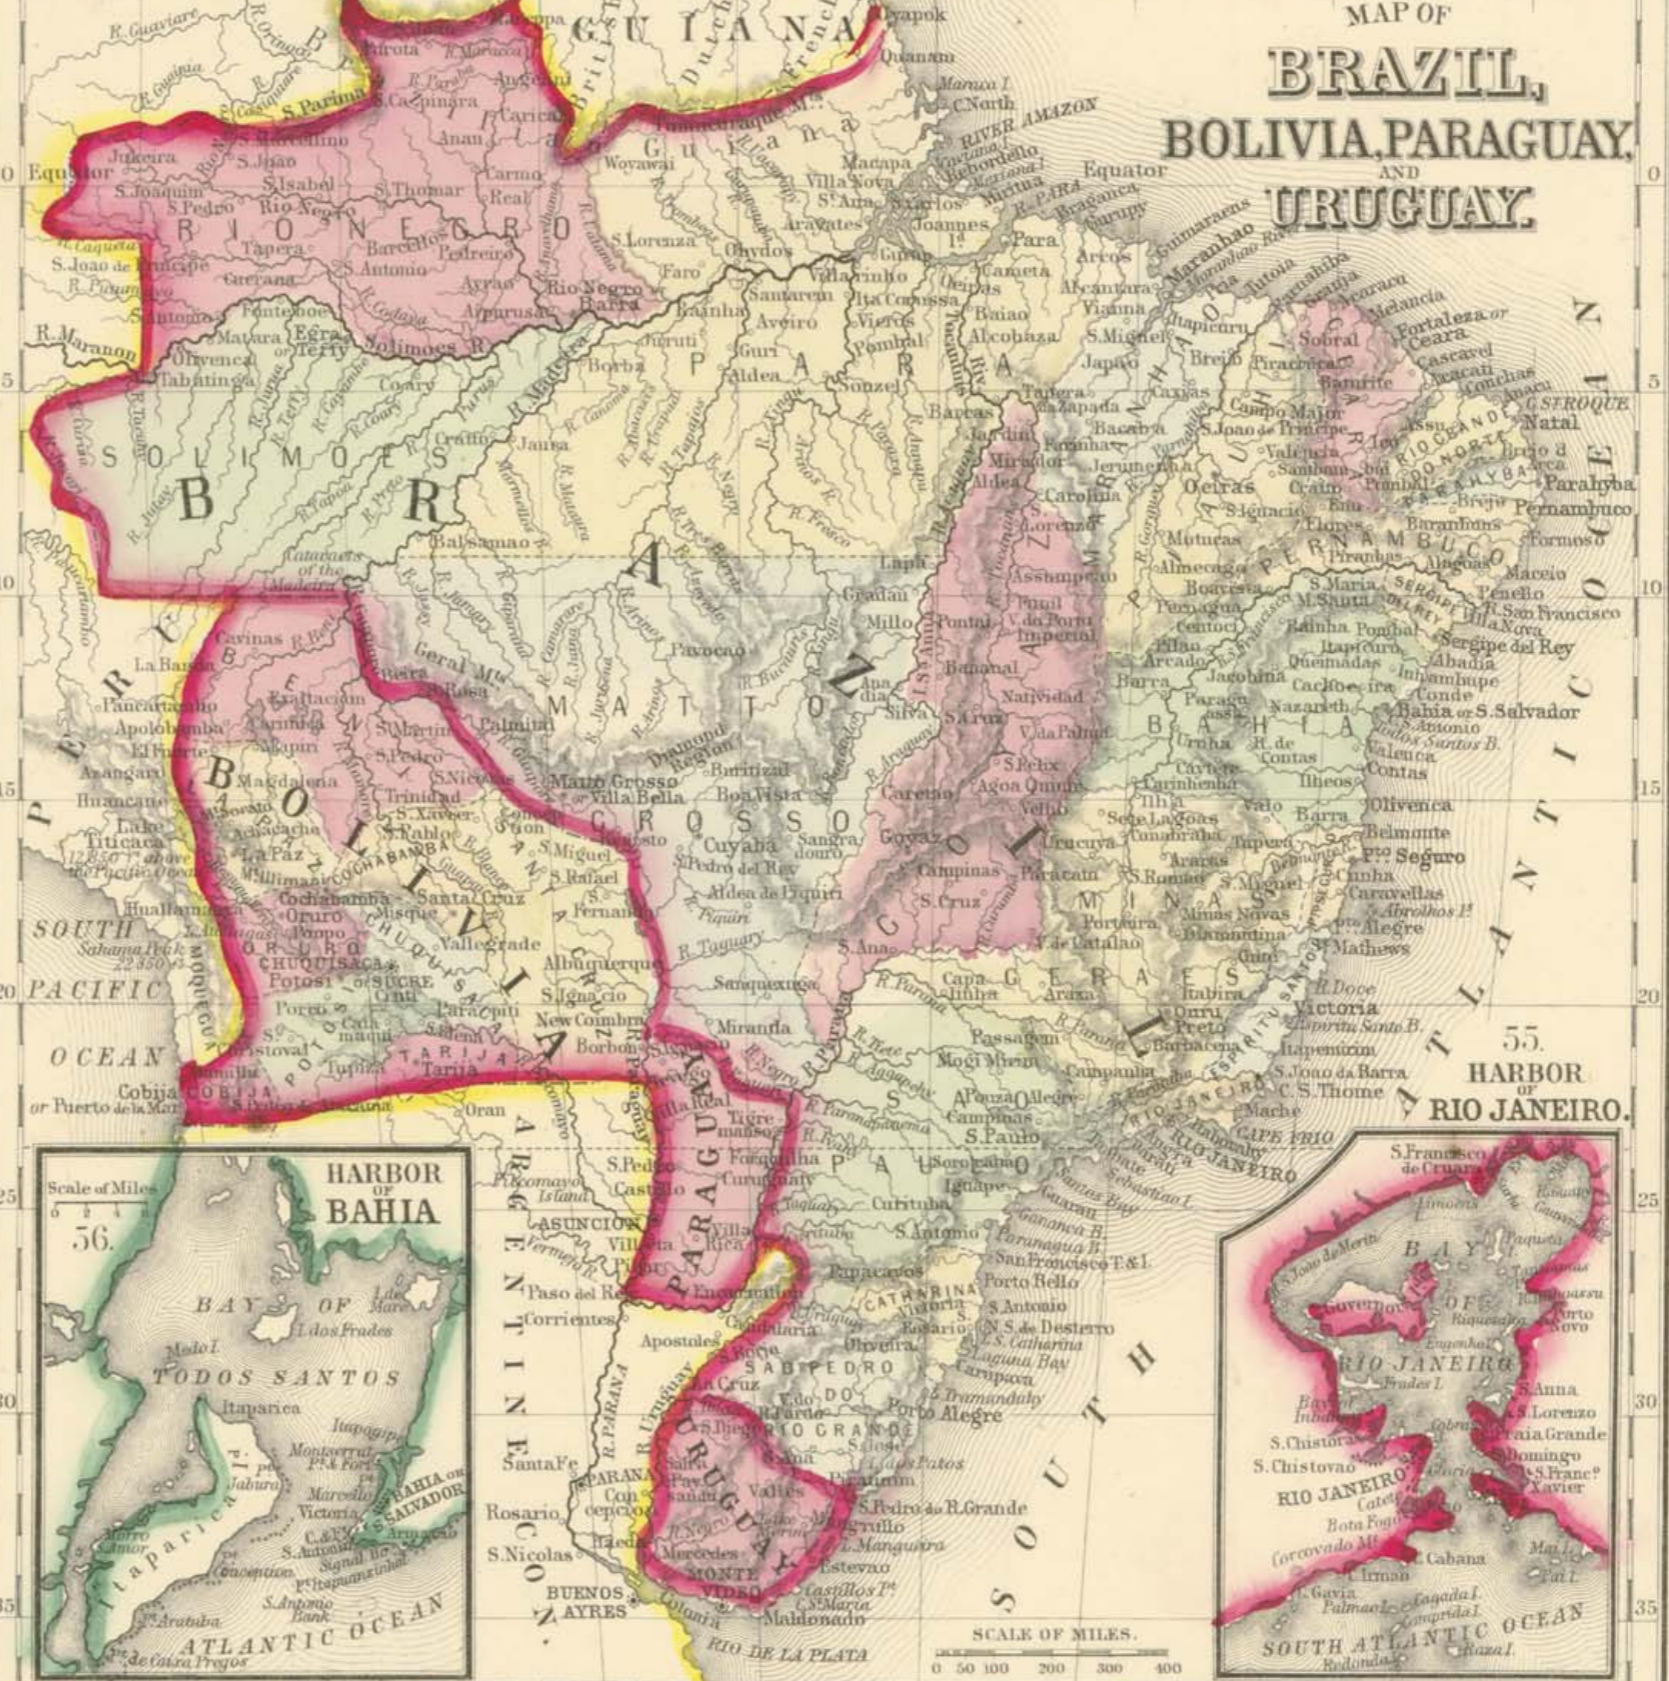

74 Longitude 72 West from 70 Greenwich 68

# 57. MAP OF CHILLI.

SCALE OF MILES.  
0 50 100 150 200

3 Longitude 5 East from 7 Washington 9

70 65 60 Longitude 55 West from 50 Greenwich 45

# MAP OF BRAZIL, BOLIVIA, PARAGUAY, AND URUGUAY.

2 7 12 Longitude 17 East from 22 Washington 27 32 37 42 47

Published by Act of Congress in the year 1860 by S. Augustus Mitchell, Jr. in the Office of the District Court of the U. S. for the Eastern District of New York.