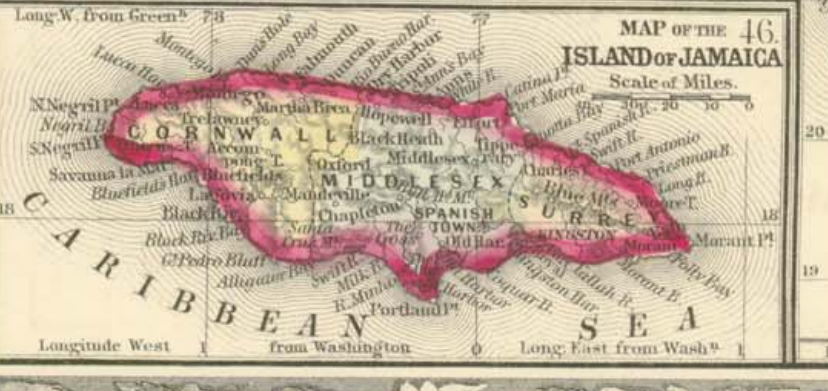

MAP OF THE 46. ISLAND OF JAMAICA.