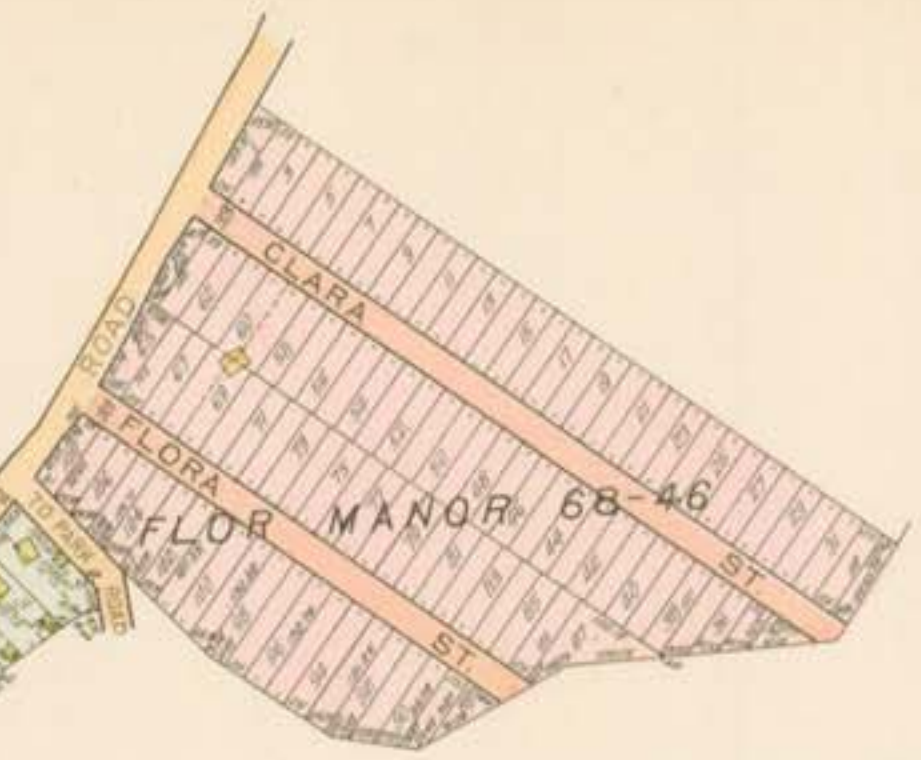

Sub-Plan

Scale 200 feet to Inch

TOWN OF HARRISON

Scale 500 feet to Inch

STATE OF CONNECTICUT  
TOWN OF GREENWICH  
Rye  
Operating Co  
79a