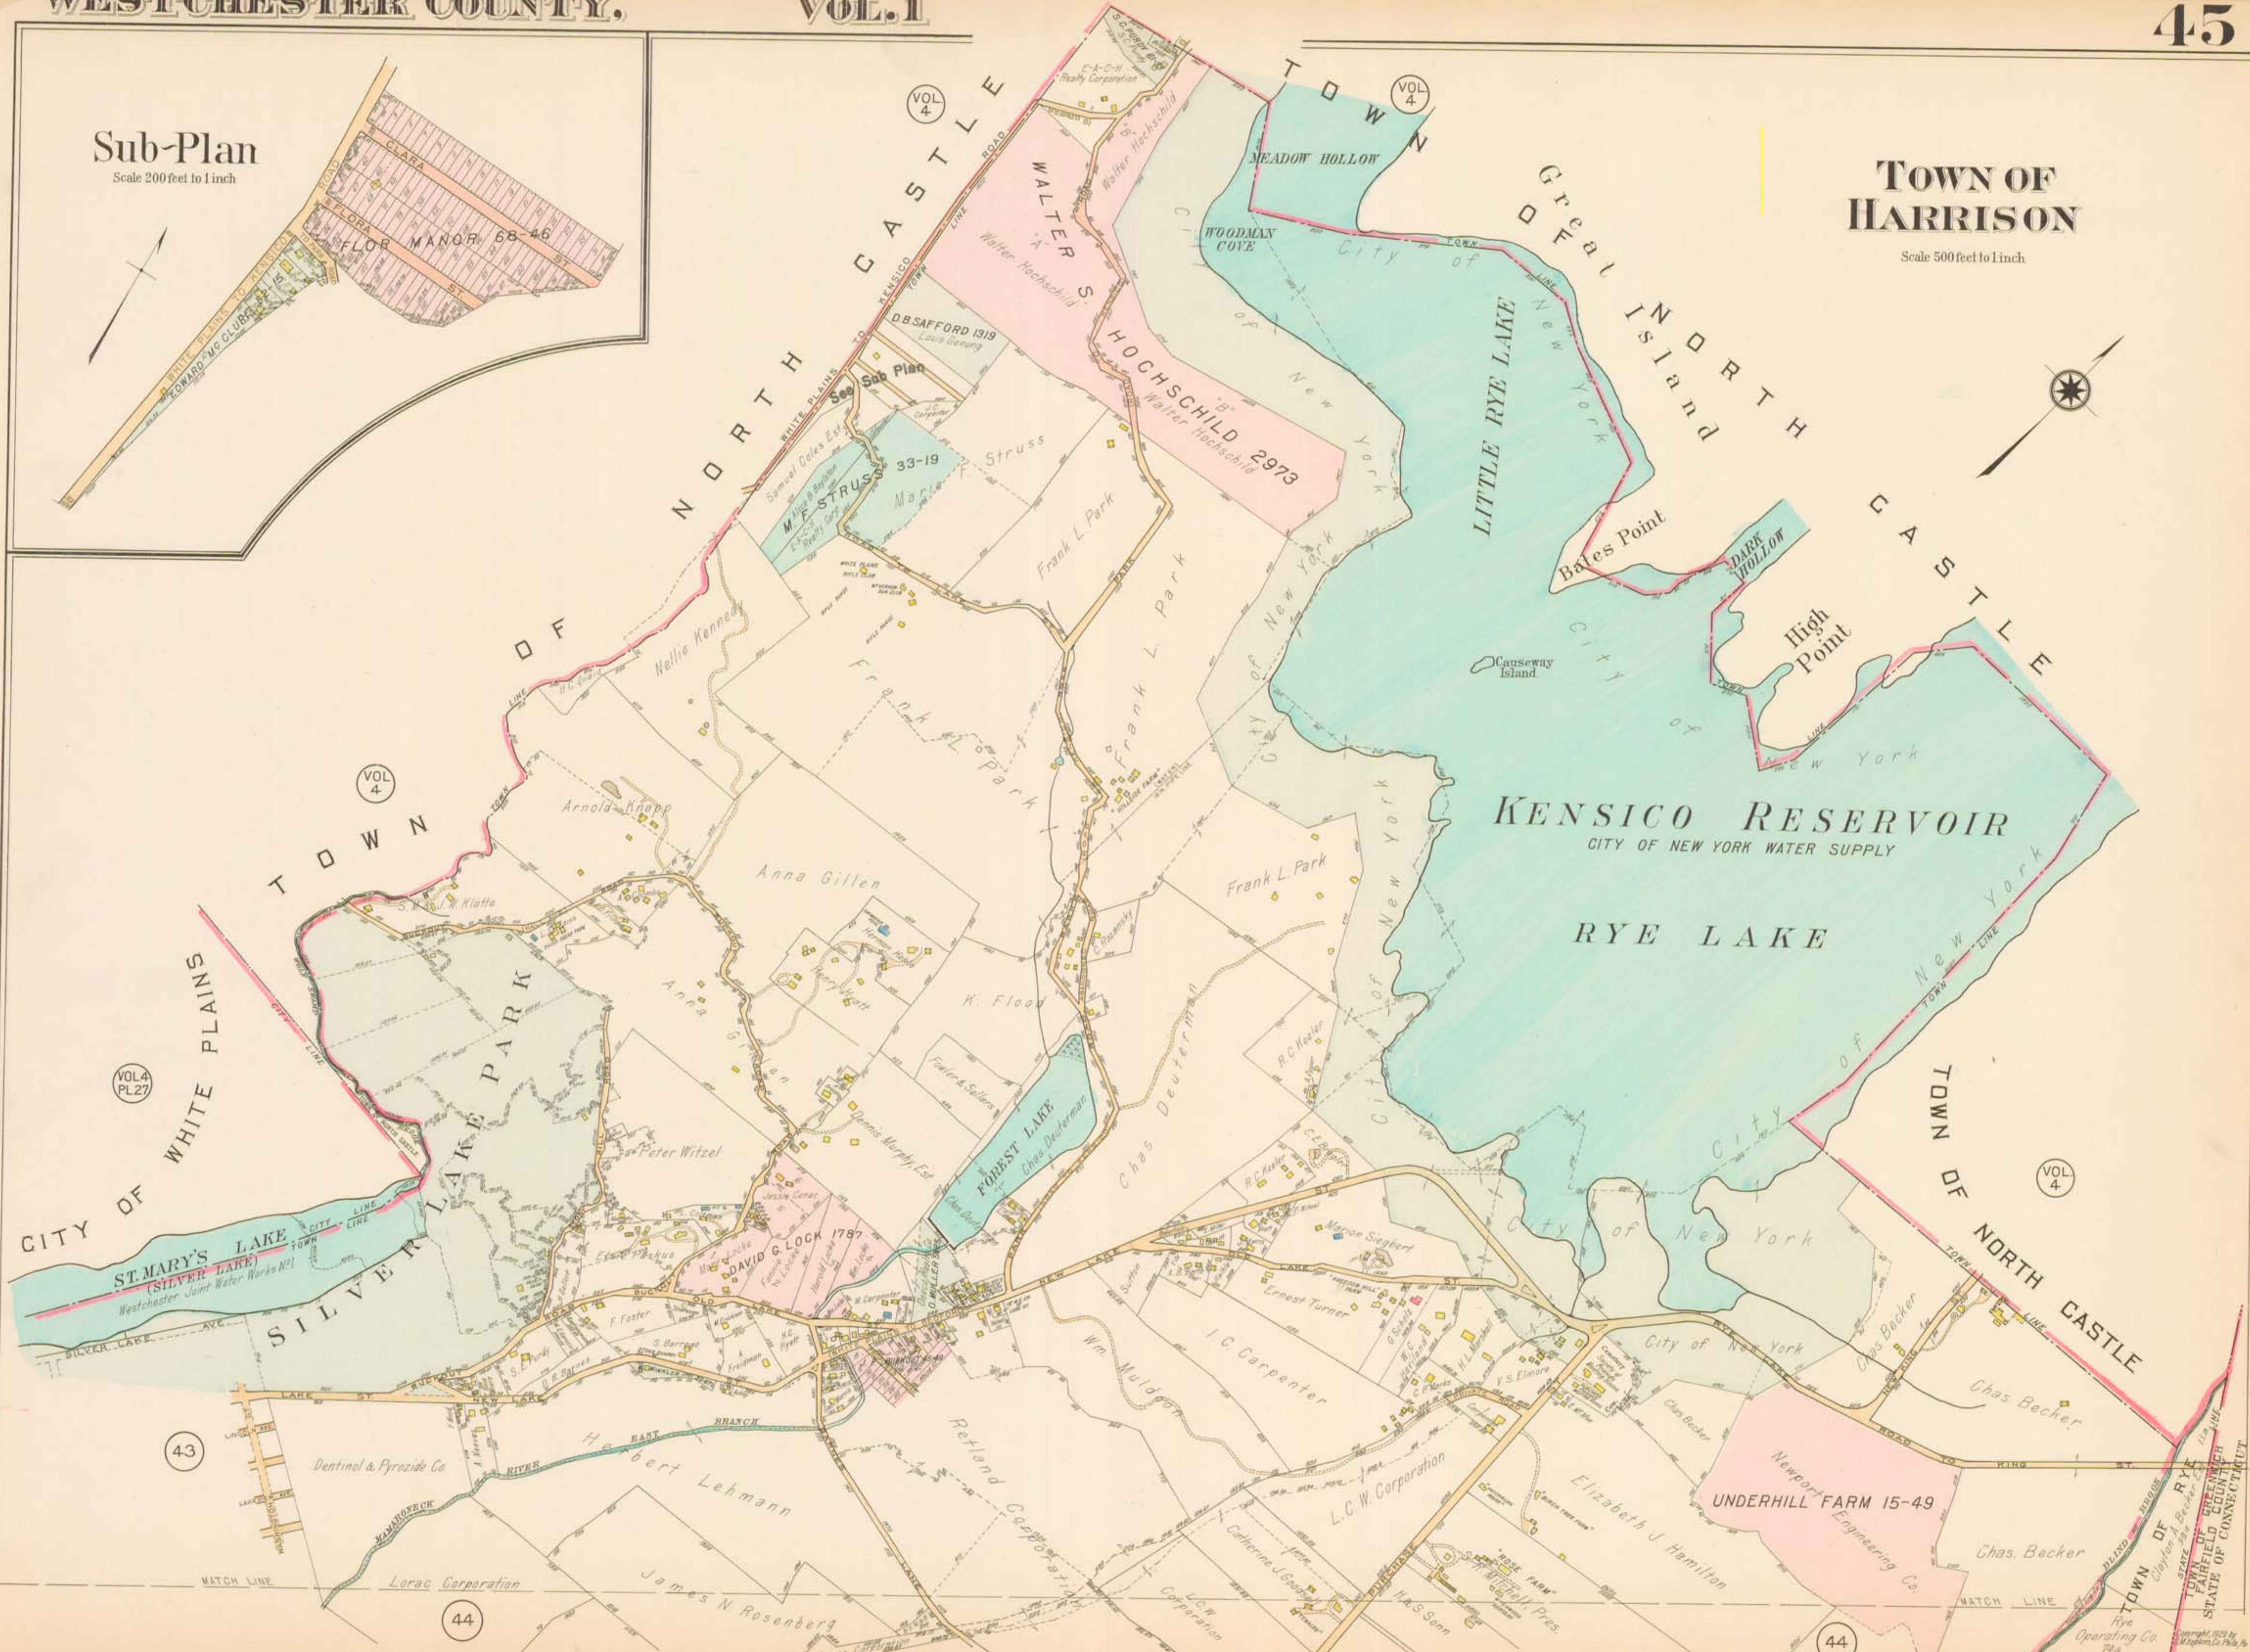

Sub-Plan

Scale 200 feet to Inch

TOWN OF HARRISON

Scale 500 feet to Inch

STATE OF CONNECTICUT  
TOWN OF GREENWICH  
Rye  
Operating Co  
79a