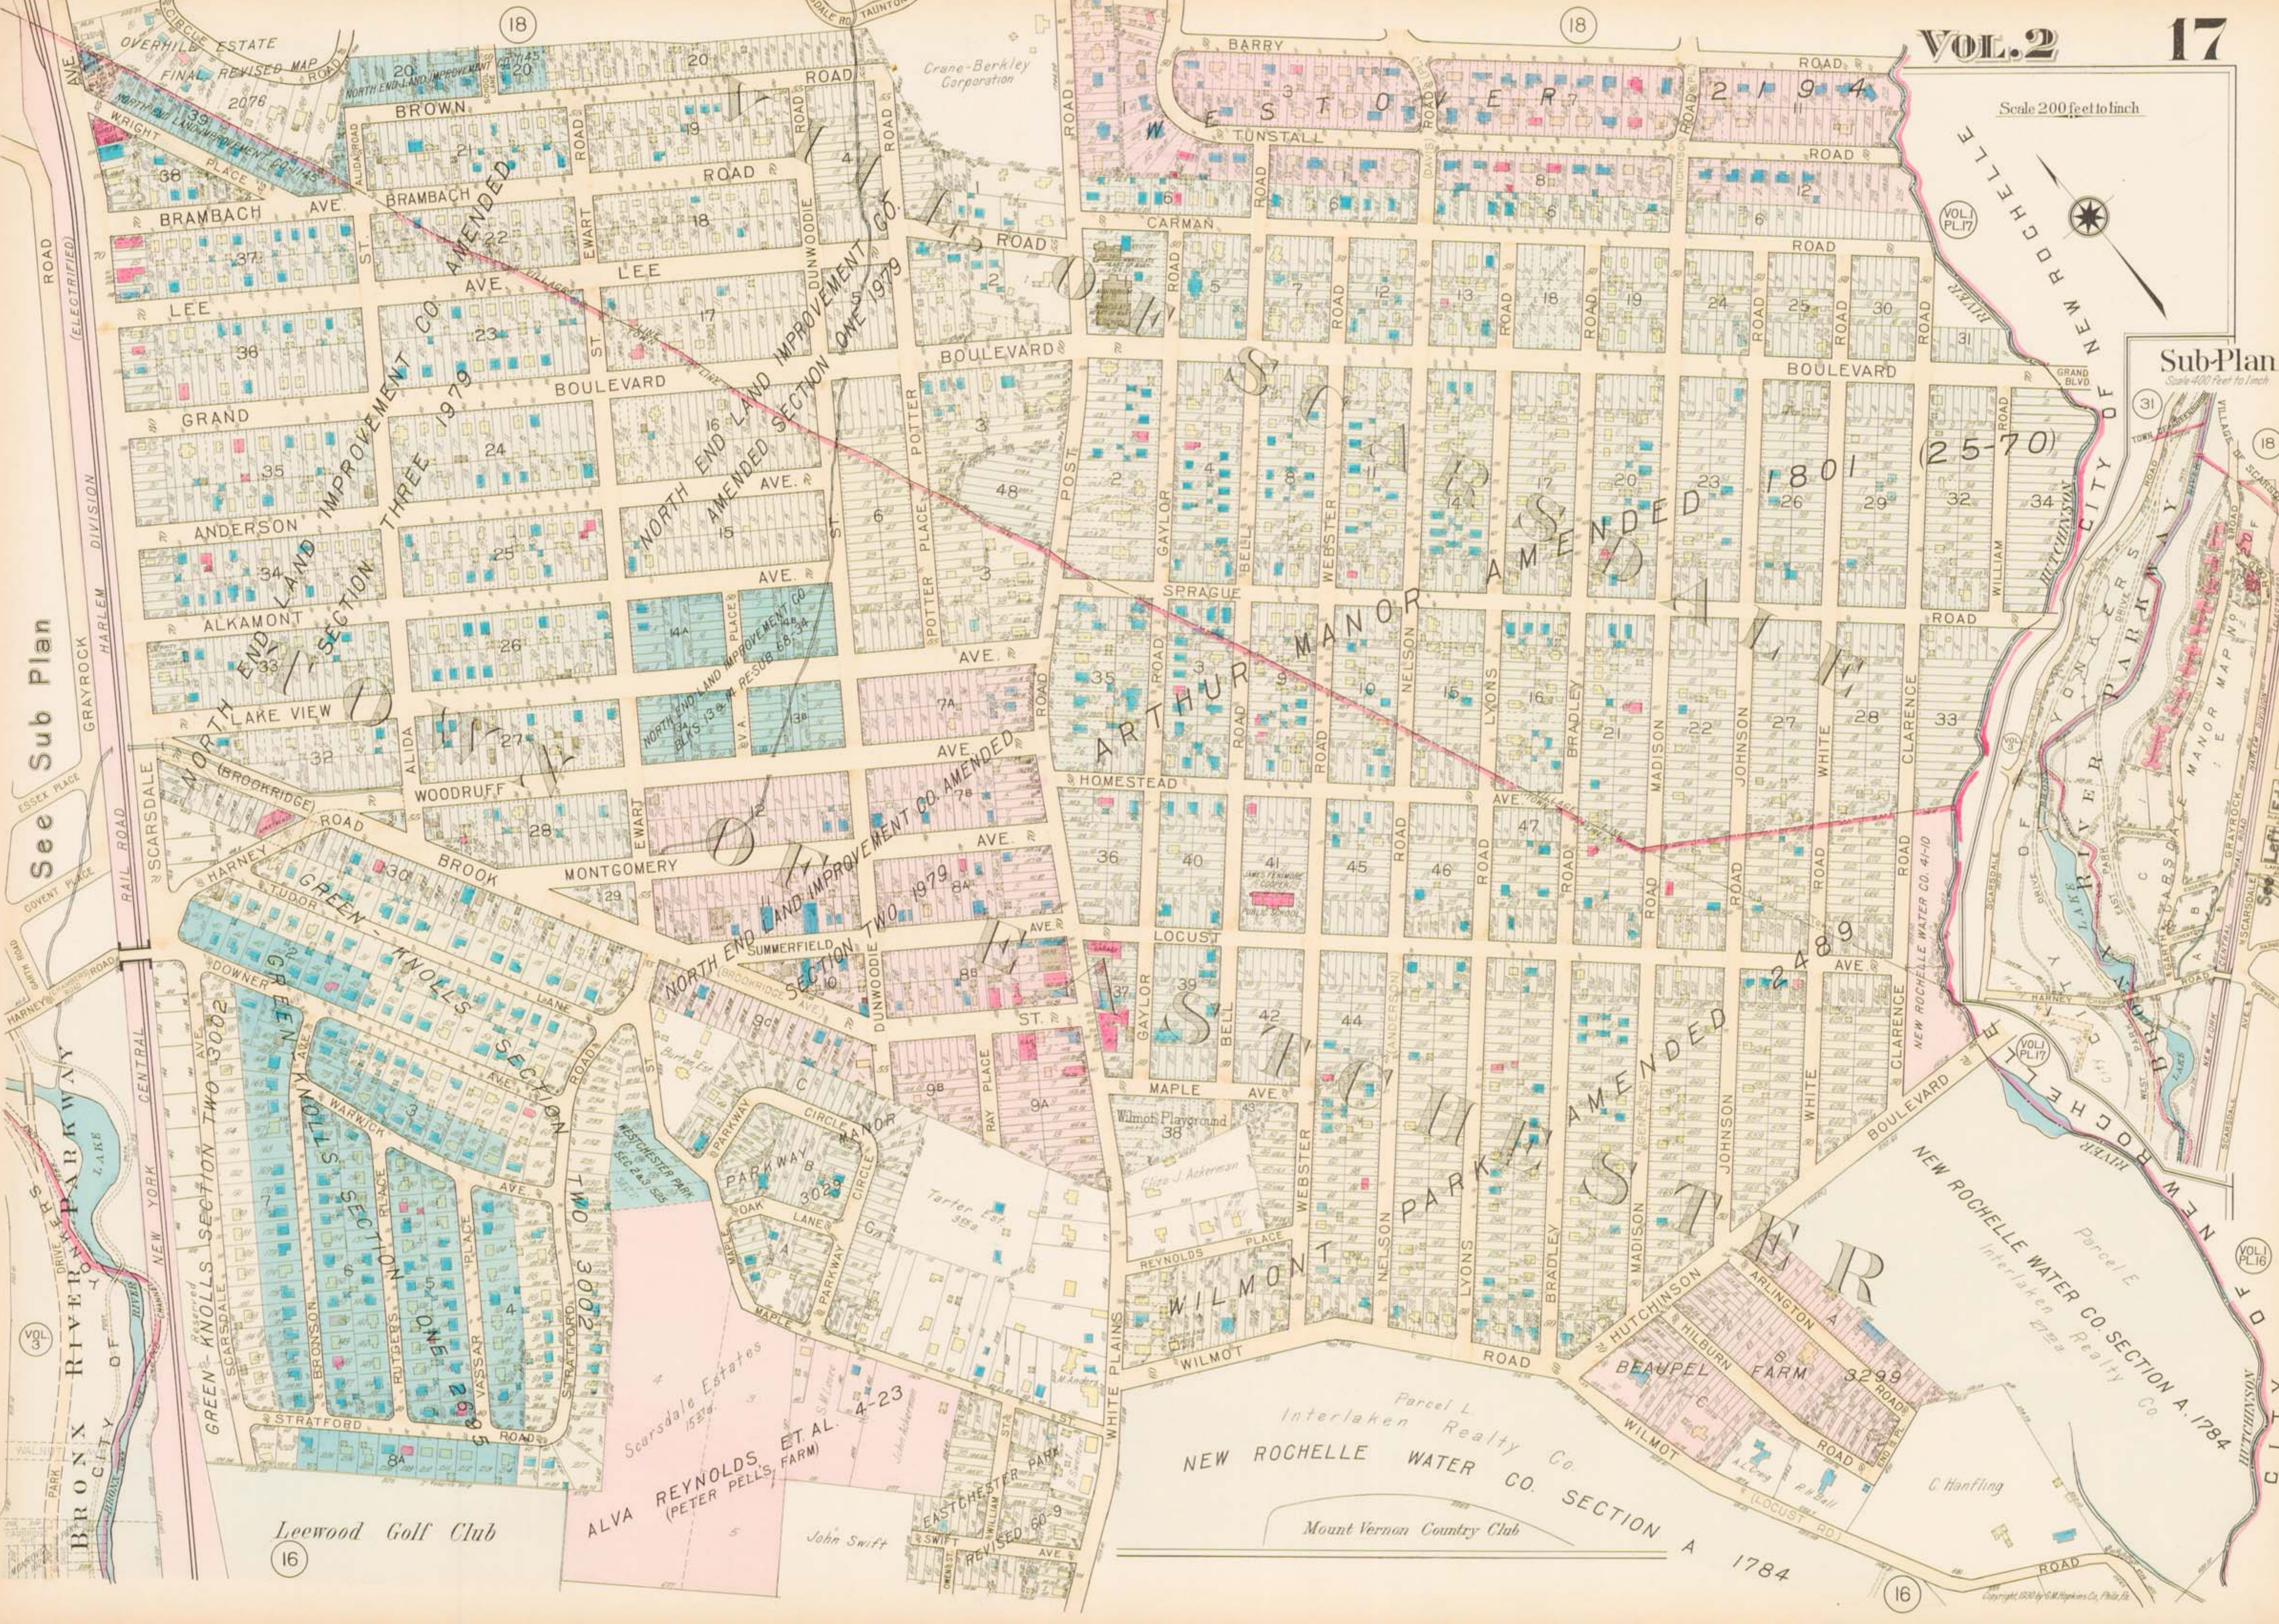

Scale 200 feet to inch

Sub-Plan
Scale 400 Feet to Inch

See Sub Plan

See Left Edge of Plate

Leewood Golf Club

Alva Reynolds, Et. Al.
(Peter Pell's Farm)

NEW ROCHELLE WATER CO. SECTION A 1784
Interlaken Realty Co.
Parcel L
Mount Vernon Country Club