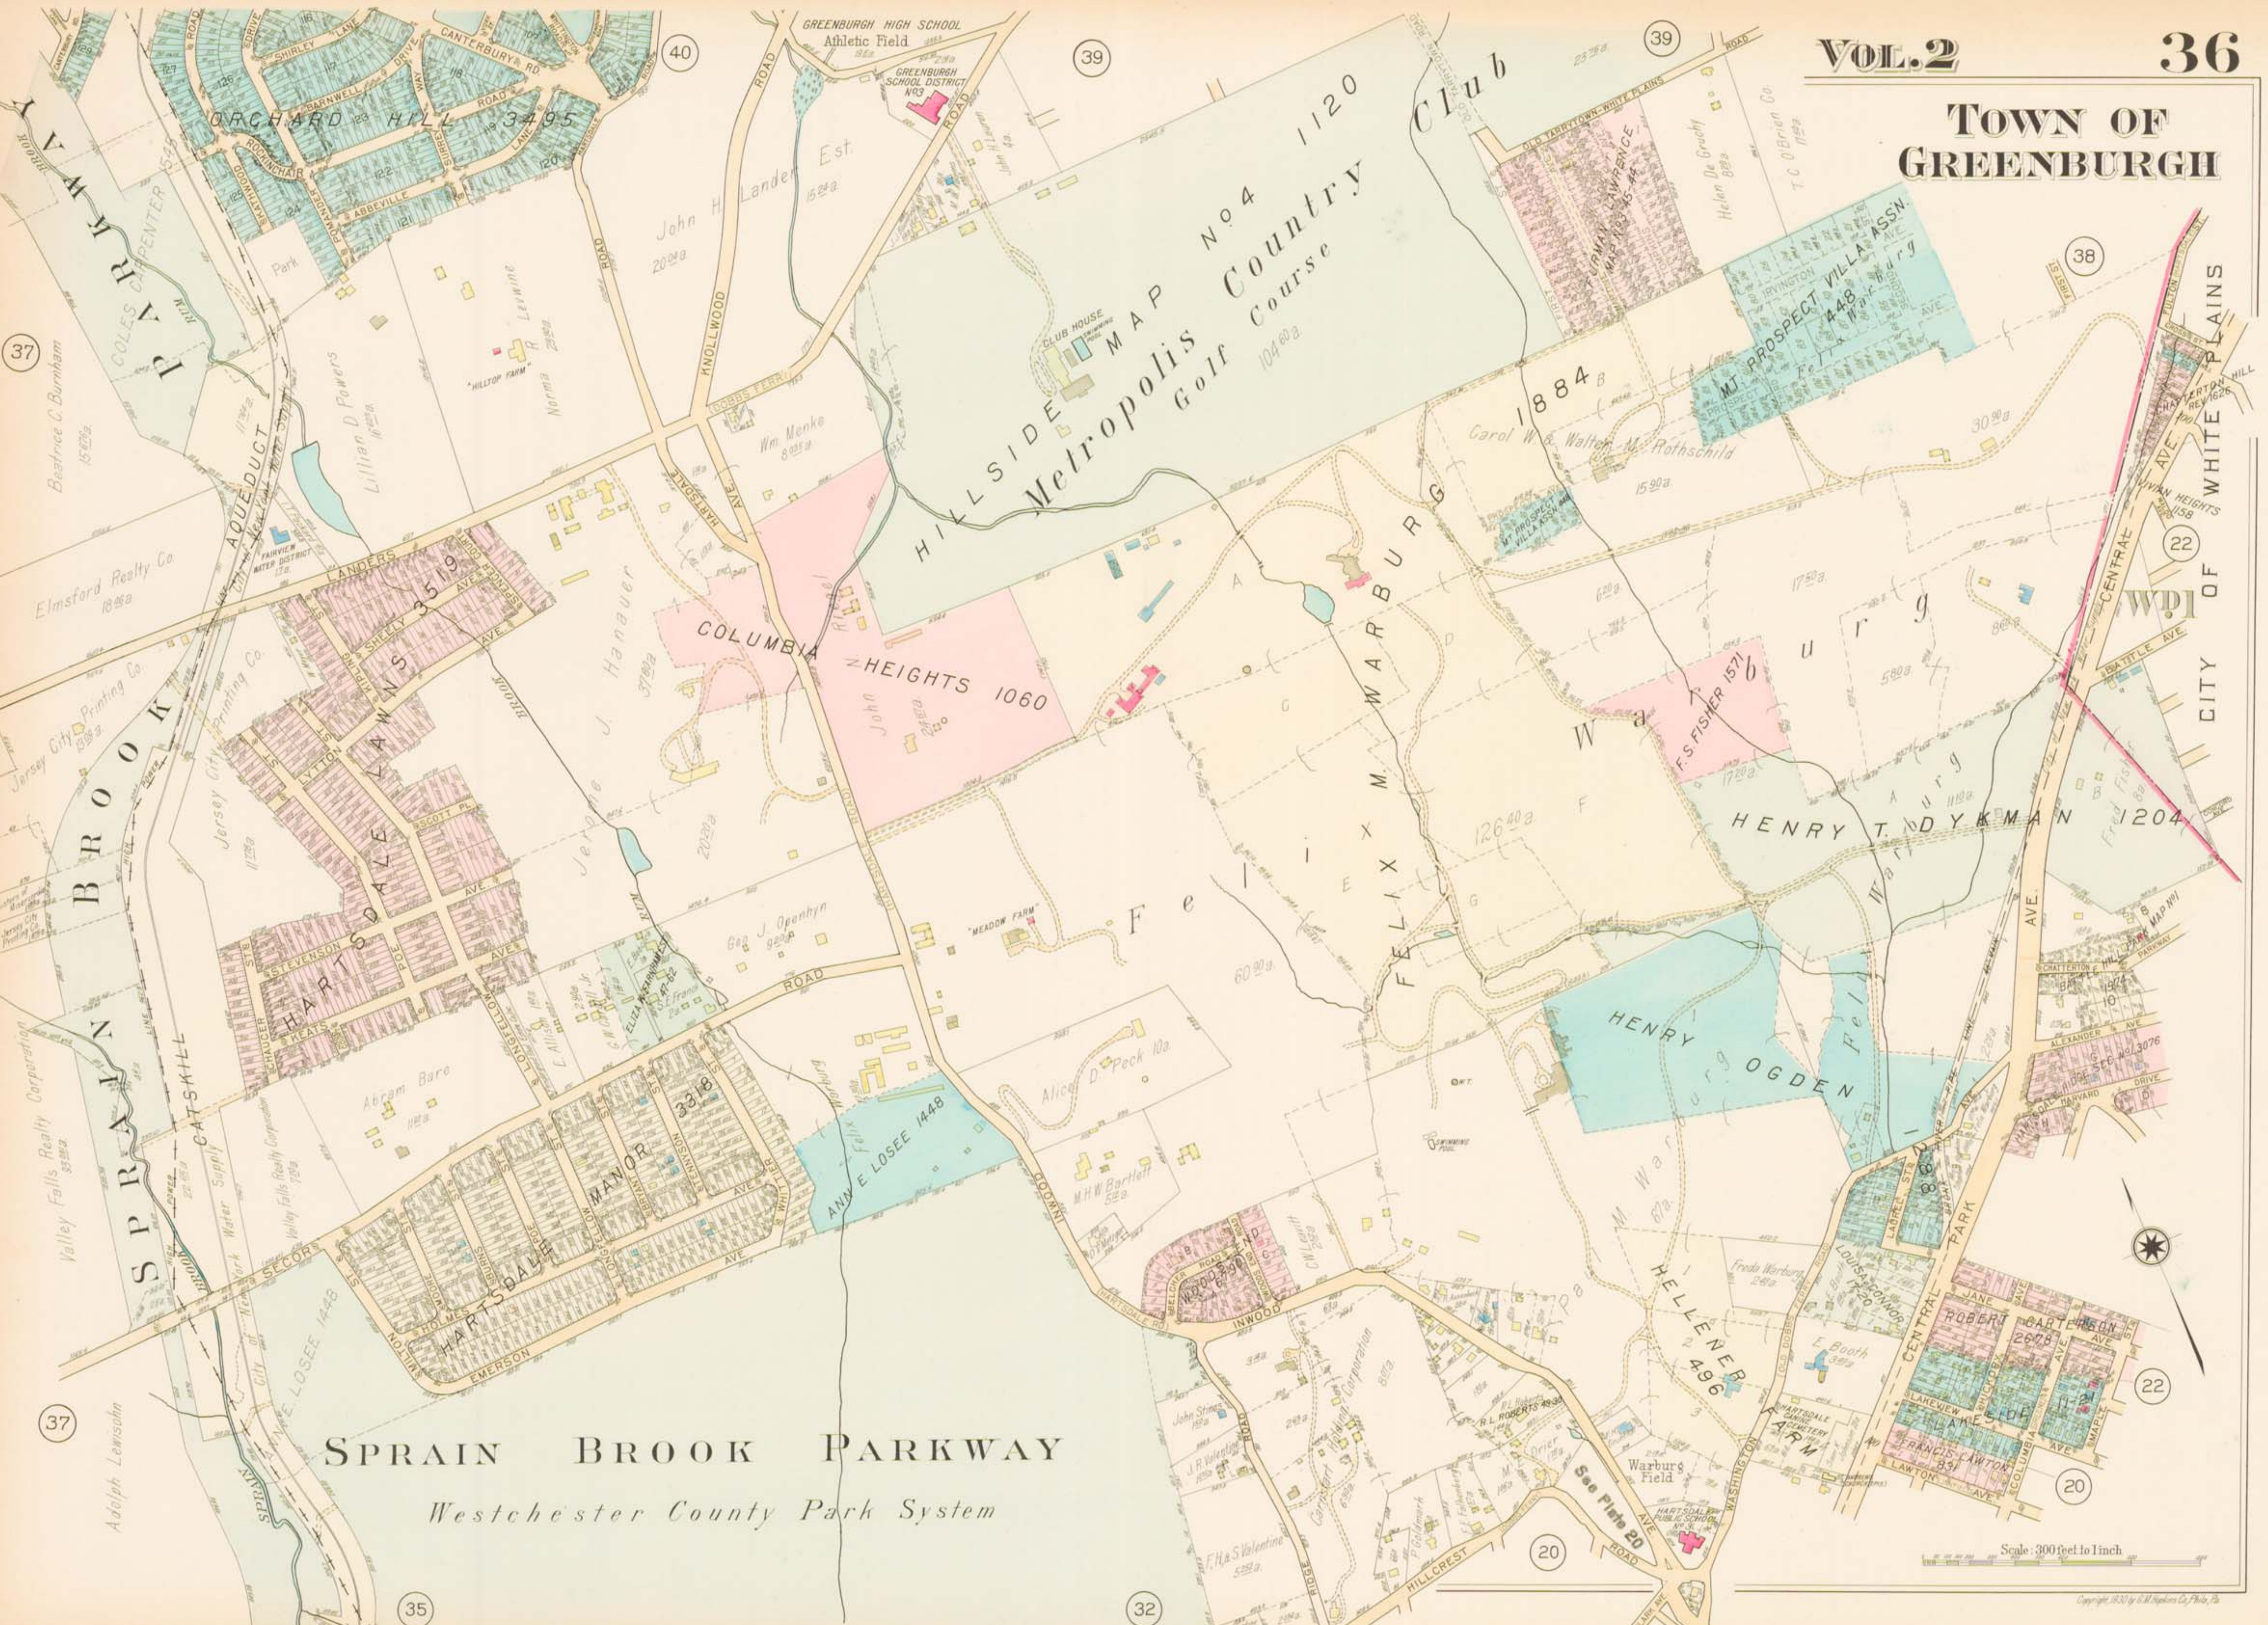

TOWN OF GREENBURGH

SPRAIN BROOK PARKWAY
Westchester County Park System

Scale: 300 feet to an inch