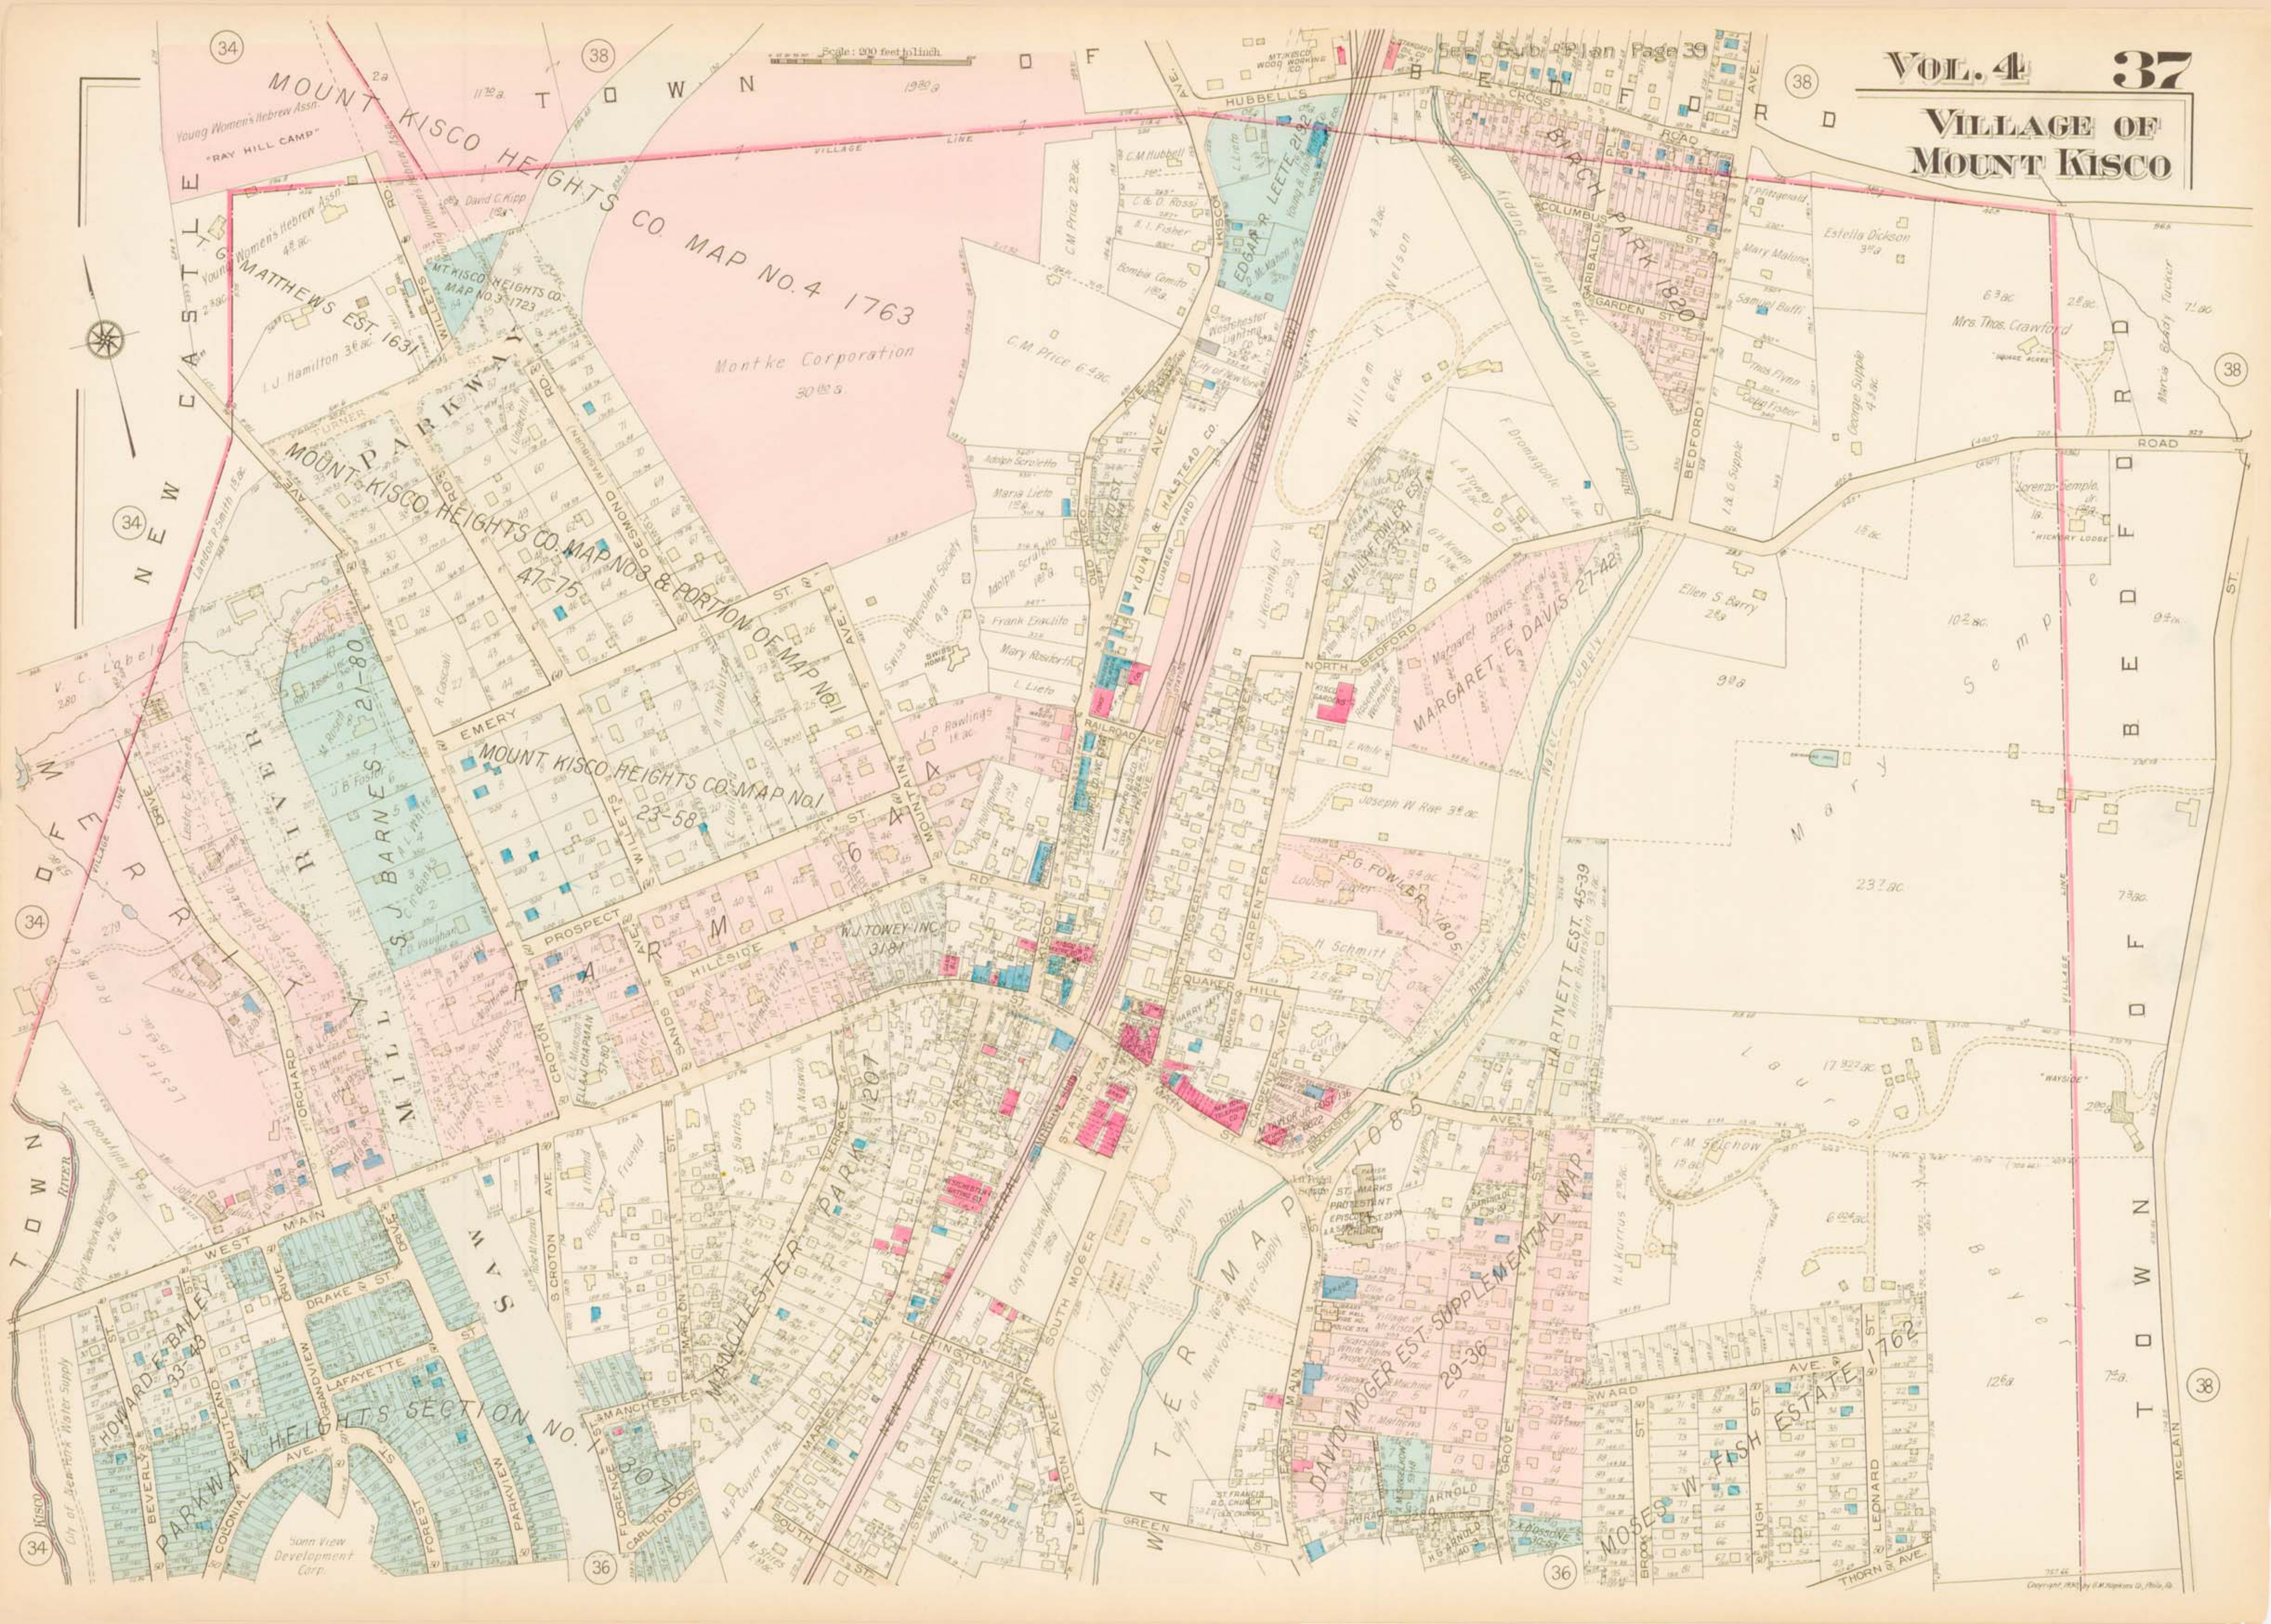

VILLAGE OF MOUNT KISCO

Scale: 200 feet to 1 inch

MOUNT KISCO HEIGHTS CO. MAP NO. 4 1763

MOUNT KISCO HEIGHTS CO. MAP NO. 3 & PORTION OF MAP NO. 1 47-75

MOUNT KISCO HEIGHTS CO. MAP NO. 1 23-58

MARGARET E. DAVIS 27-42

DAVID MOGER EST. SUPPLEMENTAL MAP 29-36

ESTATE 1762