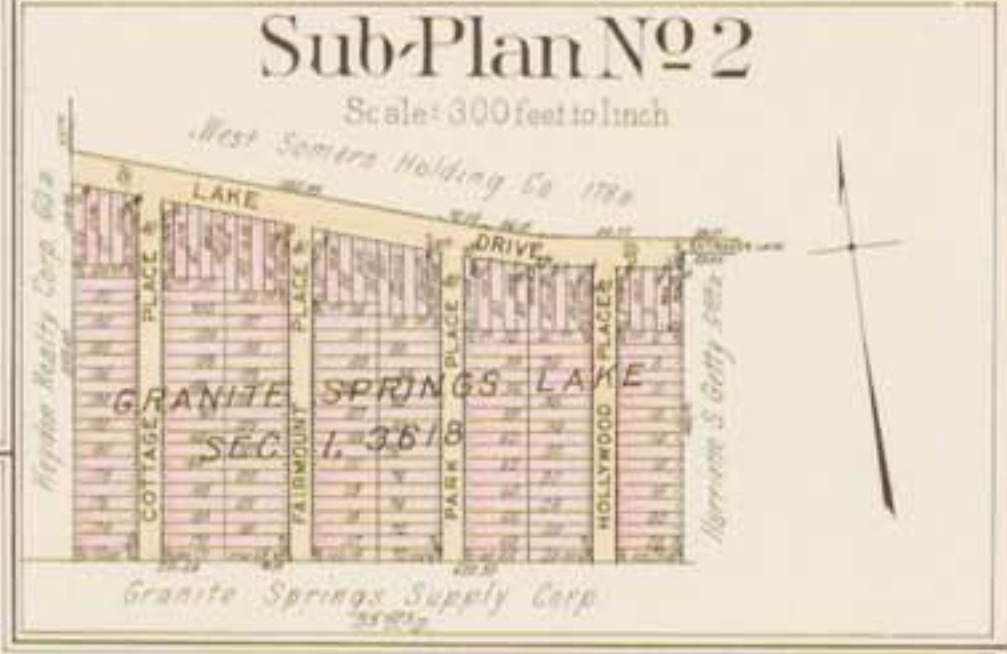

TOWN OF SOMERS

Scale 1200 feet to inch

NOTE: - Garages, Barns & Sheds shown in Solid Black

28

43

43

31

44

33

34

39

See Sub Plan No 1