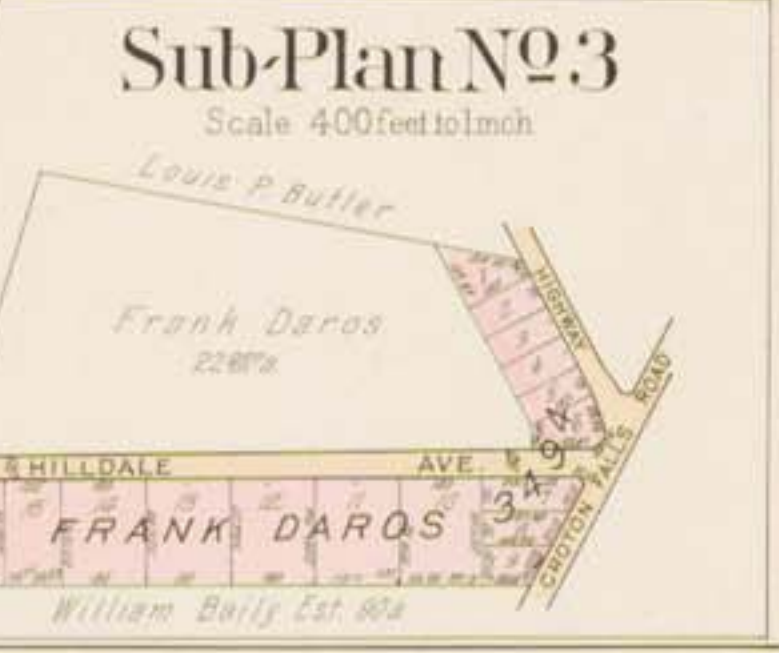

TOWN OF SOMERS

Scale 1200 feet to inch

NOTE: - Garages, Barns & Sheds shown in Solid Black

28

43

43

31

44

33

34

39

See Sub Plan No 1