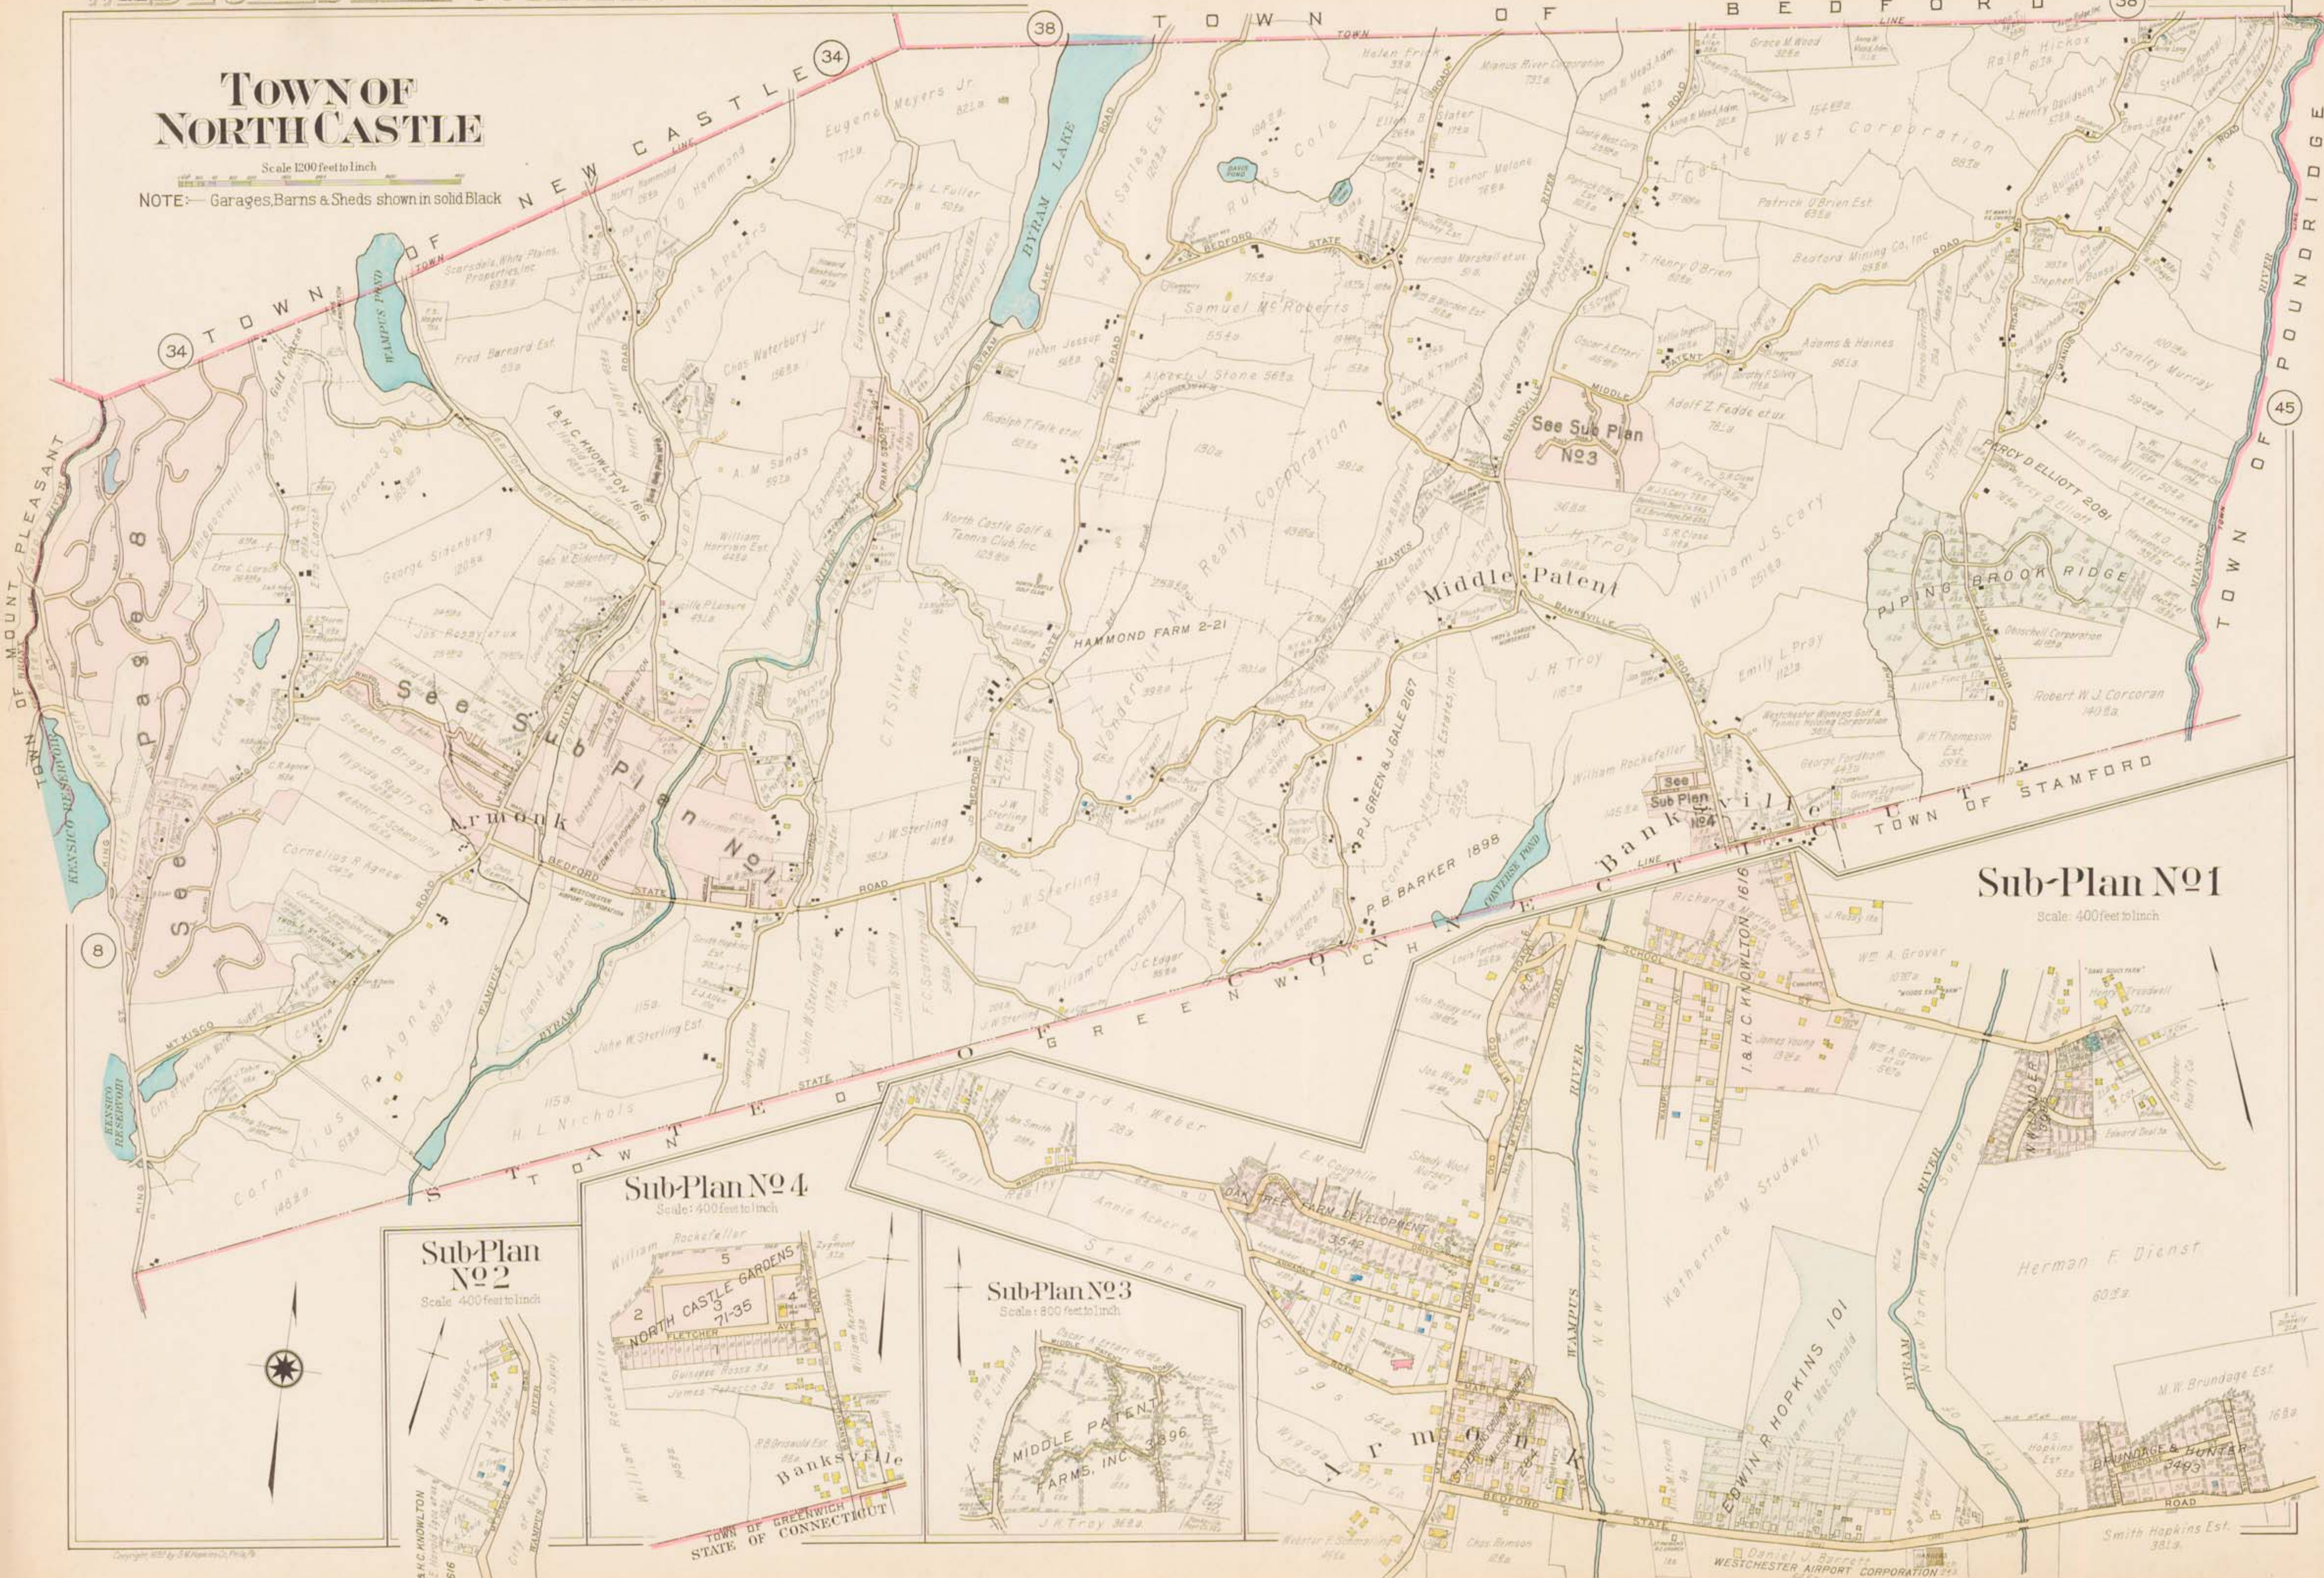

TOWN OF NORTH CASTLE

Scale 1200 feet to inch

NOTE:— Garages, Barns & Sheds shown in solid black

Sub-Plan No 2
Scale 400 feet to inch

Sub-Plan No 4
Scale 400 feet to inch

Sub-Plan No 3
Scale 800 feet to inch

Sub-Plan No 1
Scale 400 feet to inch

Copyright 1927 by C. M. ...