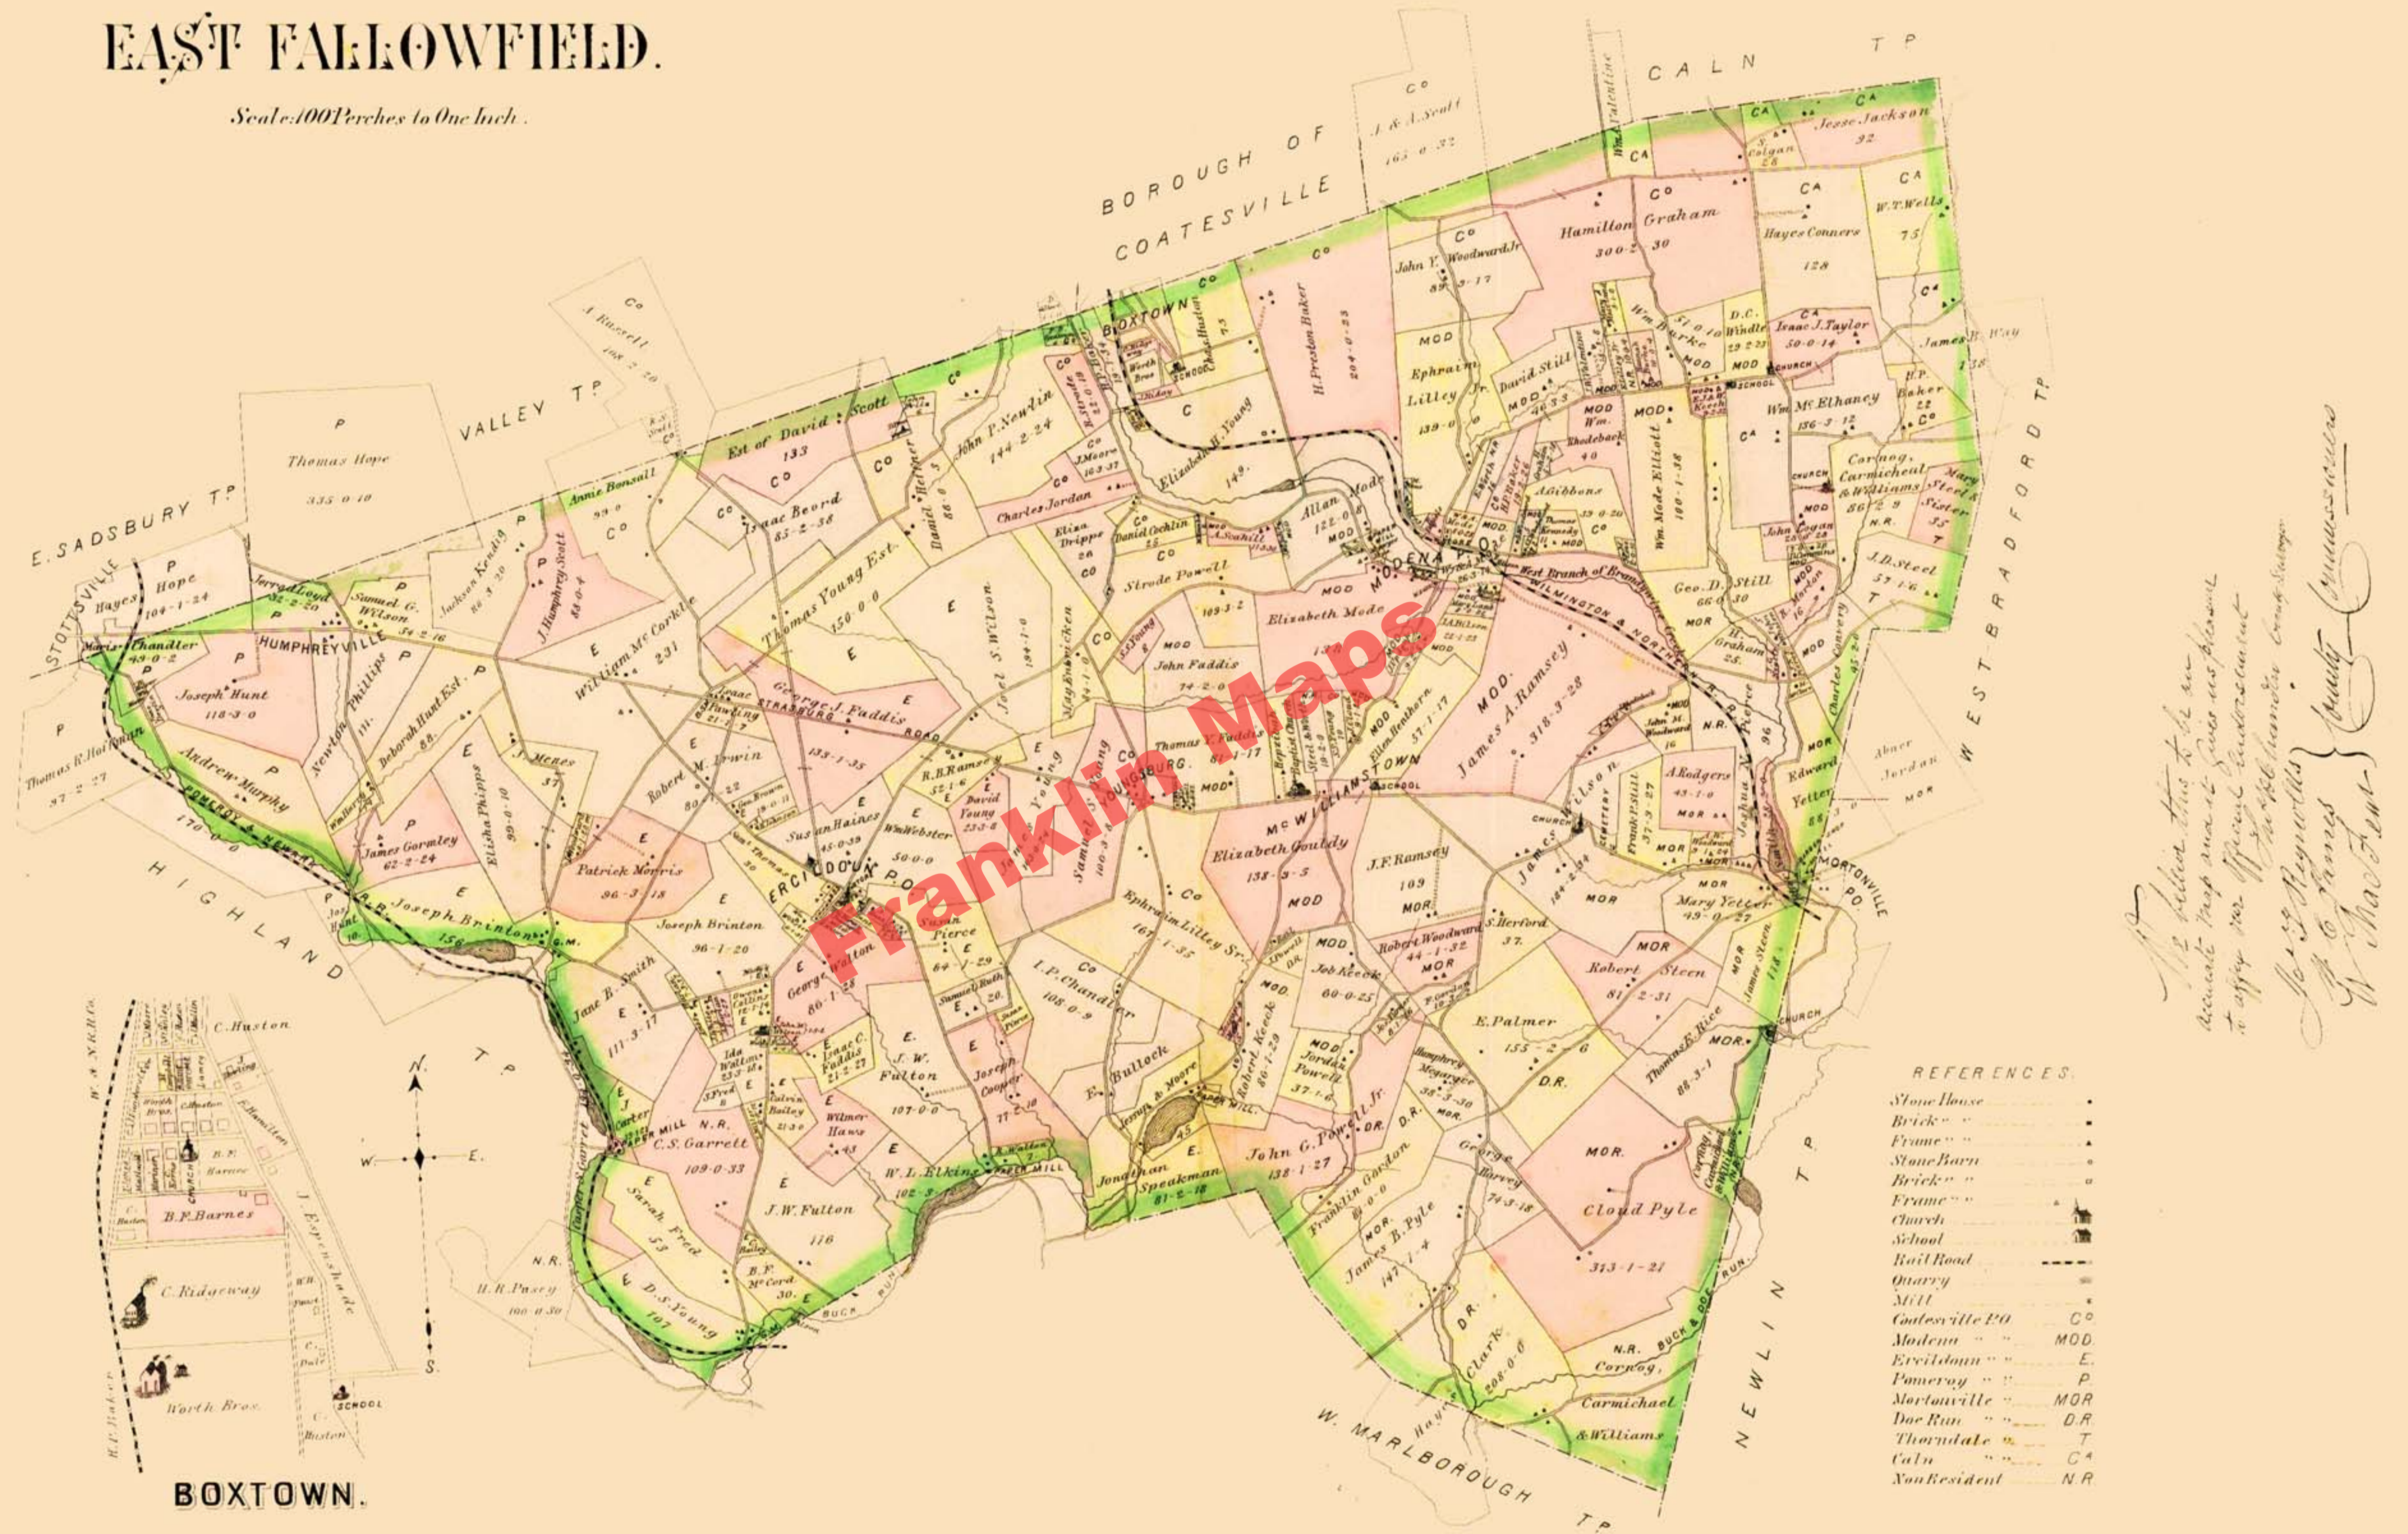

EAST FALLOWFIELD.

Scale: 100 Perches to One Inch.

I believe this to be an accurate map and it gives us pleasure to copy our official records and to offer this map to the public.

John S. Reynolds
Wm. C. Thomas
Wm. MacFadden